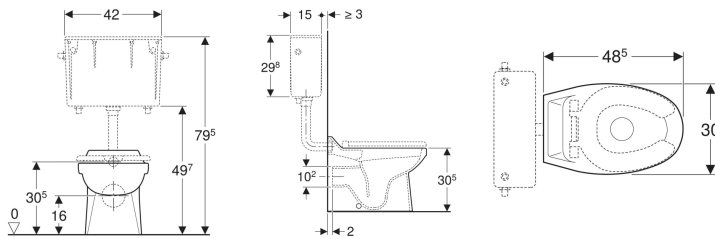

Twyford Sola floor-standing WC for children, for exposed cistern, close-coupled or concealed cistern, height 30 cm

Example image

Application purposes

- For children
- For childcare
- For exposed and concealed cisterns

Characteristics

- Washdown WC

Scope of delivery

- WC ceramic appliance

To order additionally

- Cistern

- Floor-standing
- Back-to-wall
- Rimfree
- Type 2 in accordance with EN 997
- Horizontal outlet

Technical data

Product material | Vitreous china

- Fastening material

- WC seat

Art. no.	Colour / surface	B	H	T
SA1512WH	white	30 cm	30.5 cm	48.5 cm