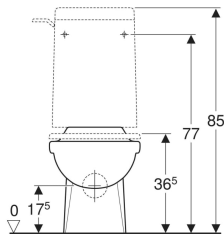

**Twyford Sola floor-standing WC for children, for exposed cistern, close-coupled or concealed cistern, height 35 cm**

Example image

**Application purposes**

- For children
- For childcare
- For exposed and concealed cisterns

**Characteristics**

- Floor-standing

**Scope of delivery**

- Fastening material

**To order additionally**

- Cistern

- Back-to-wall
- Washdown WC
- Rimfree
- Type 2 in accordance with EN 997
- Horizontal outlet

**Technical data**

Product material

Vitreous china

Art. no.	Colour / surface
SA1514WH	white

- WC seat