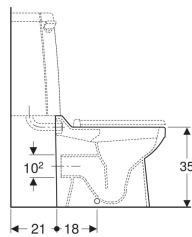

**Twyford Sola floor-standing WC for children, for exposed cistern, close-coupled or concealed cistern, height 35 cm**

Example image

**Application purposes**

- For children
- For childcare
- For exposed and concealed cisterns

**Characteristics**

- Floor-standing

**Scope of delivery**

- Fastening material

**To order additionally**

- Cistern

- Back-to-wall
- Washdown WC
- Rimfree
- Type 2 in accordance with EN 997
- Horizontal outlet

**Technical data**

Product material

Vitreous china

Art. no.	Colour / surface
SA1514WH	white

- WC seat