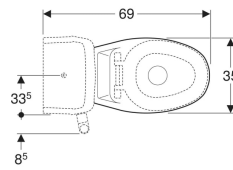

**Twyford Sola floor-standing WC for children, for exposed cistern, close-coupled or concealed cistern, height 35 cm**

Example image

**Application purposes**

- For children
- For childcare
- For exposed and concealed cisterns

**Characteristics**

- Floor-standing

**Scope of delivery**

- Fastening material

**To order additionally**

- Cistern

- Back-to-wall
- Washdown WC
- Rimfree
- Type 2 in accordance with EN 997
- Horizontal outlet

**Technical data**

Product material

Vitreous china

Art. no.	Colour / surface
SA1514WH	white

- WC seat