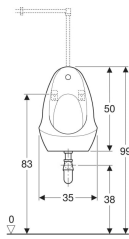

### Characteristics

- Wall-hung
- Hidden fastening

### To order additionally

- Fastening material

Art. no.	Colour / surface	B	H	T	Inlet
VC7003WH	white	35 cm	50 cm	33 cm	rear