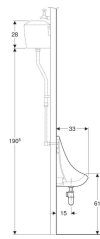

### Characteristics

- Wall-hung
- Hidden fastening

### To order additionally

- Fastening material

Art. no.	Colour / surface	B	H	T	Inlet
VC7003WH	white	35 cm	50 cm	33 cm	rear