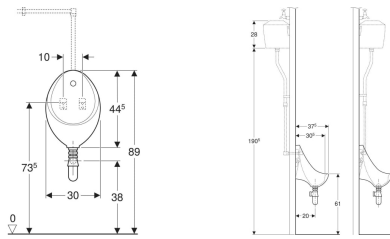

Twyford Clifton urinal for exposed or concealed cistern

Example image

Characteristics

- Wall-hung
- Hidden fastening

Technical data

Product material

Vitreous china

Scope of delivery

- Urinal ceramic

To order additionally

- Fastening material

Art. no.	Colour / surface	B	H	T	Inlet
VC7002WH	white	30 cm	44.5 cm	37.5 cm	rear

Accessories

- Twyford Sola urinal division