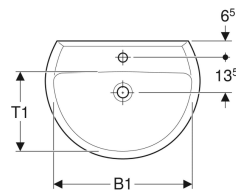

washbasin

Example image

Characteristics

- Can be combined with half pedestal
- Can be combined with full pedestal

Technical data

Product material

Vitreous china

Art. no.	Colour / surface	Tap hole	Overflow	B	B1	H	H1	T	T1
AR4211WH	white	centred	visible	55 cm	48 cm	17.5 cm	13 cm	42 cm	26 cm
AR4311WH	white	centred	visible	60 cm	54 cm	17.5 cm	16 cm	45.5 cm	30 cm
AR4212WH	white	left and right	visible	55 cm	48 cm	17.5 cm	13 cm	42 cm	26 cm
AR4312WH	white	left and right	visible	60 cm	54 cm	17.5 cm	16 cm	45.5 cm	30 cm