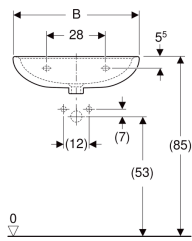

washbasin

Example image

Characteristics

- Can be combined with half pedestal
- Can be combined with full pedestal

Technical data

Product material

Vitreous china

Art. no.	Colour / surface	Tap hole	Overflow	B	B1	H	H1	T	T1
AR4211WH	white	centred	visible	55 cm	48 cm	17.5 cm	13 cm	42 cm	26 cm
AR4311WH	white	centred	visible	60 cm	54 cm	17.5 cm	16 cm	45.5 cm	30 cm
AR4212WH	white	left and right	visible	55 cm	48 cm	17.5 cm	13 cm	42 cm	26 cm
AR4312WH	white	left and right	visible	60 cm	54 cm	17.5 cm	16 cm	45.5 cm	30 cm