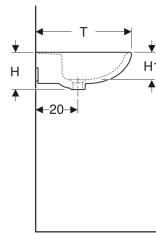

washbasin

Example image

Characteristics

- Can be combined with half pedestal
- Can be combined with full pedestal

Technical data

Product material

Vitreous china

Art. no.	Colour / surface	Tap hole	Overflow	B	B1	H	H1	T	T1
AR4211WH	white	centred	visible	55 cm	48 cm	17.5 cm	13 cm	42 cm	26 cm
AR4311WH	white	centred	visible	60 cm	54 cm	17.5 cm	16 cm	45.5 cm	30 cm
AR4212WH	white	left and right	visible	55 cm	48 cm	17.5 cm	13 cm	42 cm	26 cm
AR4312WH	white	left and right	visible	60 cm	54 cm	17.5 cm	16 cm	45.5 cm	30 cm