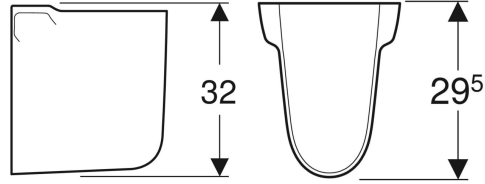

**Twyford Alcona half pedestal**

Example image

Product material

Vitreous china

**Technical data**

**To order additionally**

- Fastening material

Art. no.	Colour / surface	B
AR4960WH	white	24 cm