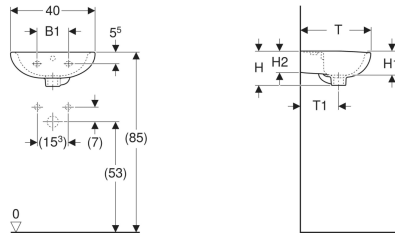

## Twyford Alcona handrinse basin with asymmetrical overflow

Example image

Product material

Vitreous china

### Technical data

### To order additionally

- Fastening material

Art. no.	Colour / surface	Tap hole	Overflow	B	B1	H	H1	T	T1	T2
AR4811WH	white	centred	visible	40 cm	34 cm	15 cm	13 cm	33 cm	20 cm	11 cm
AR4812WH	white	left and right	visible	40 cm	34 cm	15 cm	13 cm	33 cm	20 cm	11 cm
AR4831WH	white	centred	visible	45 cm	38.5 cm	16.5 cm	12 cm	37 cm	24 cm	12 cm
AR4832WH	white	left and right	visible	45 cm	38.5 cm	16.5 cm	12 cm	37 cm	24 cm	12 cm