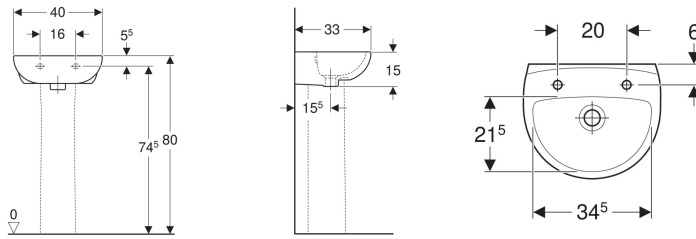

Twyford Option handrinse basin

Example image

Application purposes

- For private areas

Characteristics

- Can be combined with full pedestal

Technical data

Product material

Vitreous china

Scope of delivery

- Handrinse basin

Art. no.	Colour / surface	Tap hole	Overflow	B	H	T
OT4812WH	white	left and right	visible	40 cm	15 cm	33 cm
OT4832WH	white	left and right	visible	40 cm	15 cm	33 cm
OT4845WH	white	right	visible	40 cm	15 cm	33 cm
OT4846WH	white	left	visible	40 cm	15 cm	33 cm