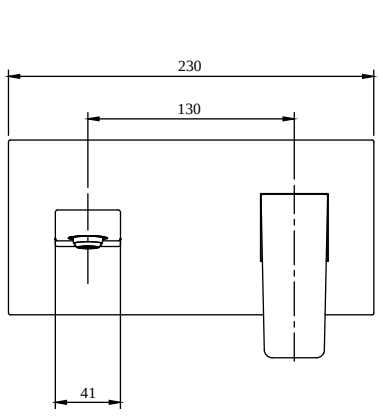

COLOURS

Colour	Description	Article number	EAN	
	Brushed Gold	TVW12500300076	4062373809648	358 GBP

CHARACTERISTICS

An aerator enriches the water with air for a particularly soft, water-saving jet

Sustainable, limited water flow: saving water without sacrificing on performance

Longer service life: optimum limescale removal by simply rubbing nozzles and aerators clean

Constant water flow rate for washbasin mixers regardless of pressure fluctuations in the piping system

TECHNICAL DRAWINGS

TVW125003000