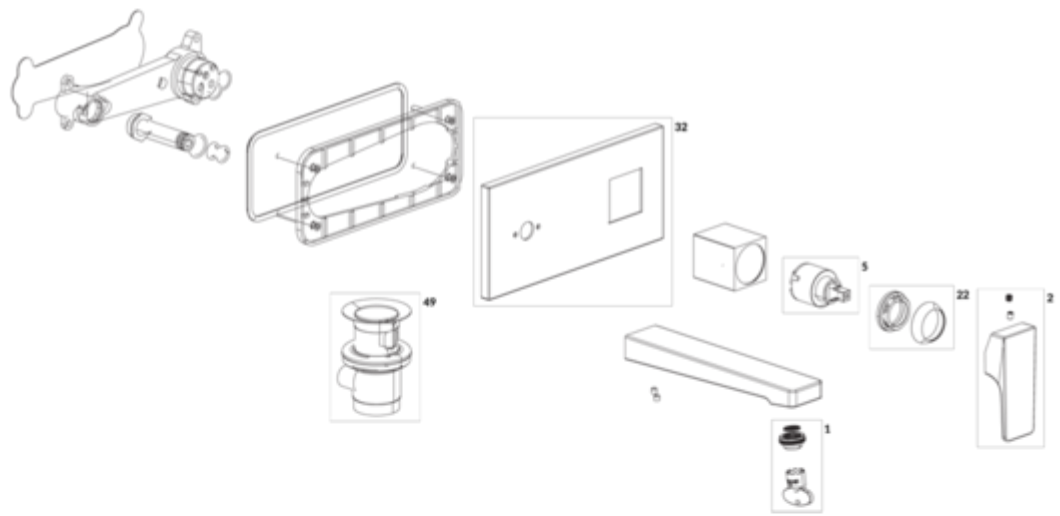

EXPLOSION DRAWINGS

BILL OF MATERIALS

No.	Article No.	Description	Quantity
1	TVP00000513000	Aerator set	1
5	TVP00000102000	Cartridge	1