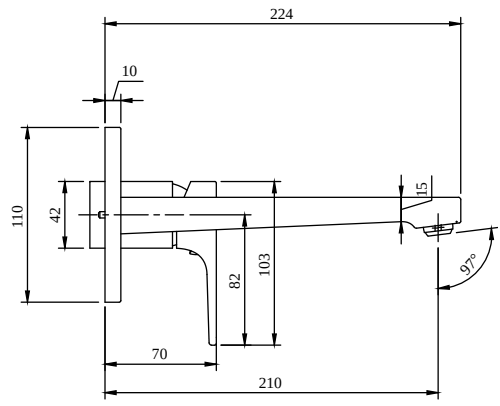

### PRODUCT INFORMATION

Article title	Villeroy & Boch Architectura Square Single-lever basin mixer with push-open waste, Brushed Gold
Article number	TVW12500300076
Assembly / Assembly type	wall-mounted
Scope of delivery	1 x tap fitting , 1 x aerator key 1 x outlet fitting 1 x installation instructions
Length in mm	224
Width in mm	230
Height in mm	110
Collection	Architectura Square
Weight in kg	2.86
Material	Brass
Surface	glossy
Colour name	Brushed Gold
EAN number	4062373809648
Model number	TVW125003000
Air plus	An aerator enriches the water with air for a particularly soft, water-saving jet
Easy clean	Longer service life: optimum limescale removal by simply rubbing nozzles and aerators clean
Aqua smart	Sustainable, limited water flow: saving water without sacrificing on performance
Tap smartpressure	Constant water flow rate for washbasin mixers regardless of pressure fluctuations in the piping system
Length of spout in mm	147
Spacing of connection spigots in mm	130
Material	Brass
Volume	6,552
Cartridge	Cartridge with ceramic discs
Swivel aerator	No
Water regulation	Water temperature is regulated 45° to each side
Thermostat	No
Cool Tap	No
Spray types	Comfort jet

## TECHNICAL DRAWINGS

TVW125003000

## FLOW CHART

EXPLOSION DRAWINGS

**BILL OF MATERIALS**

No.	Article No.	Description	Quantity
1	TVP00000513000	Aerator set	1
5	TVP00000102000	Cartridge	1