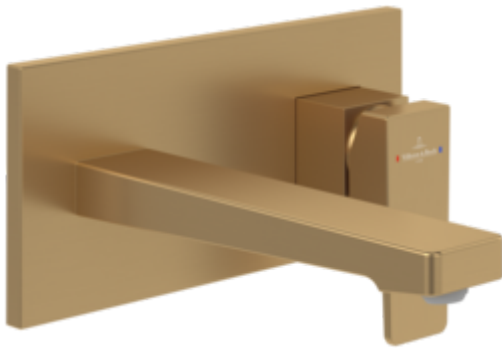

## BASIN MIXERS ARCHITECTURA SQUARE

### PRODUCT INFORMATION

Article title	Villeroy & Boch Architectura Square Single-lever basin mixer with push-open waste, Brushed Gold
Article number	TVW12500300076
Assembly / Assembly type	wall-mounted
Scope of delivery	1 x tap fitting , 1 x aerator key 1 x outlet fitting 1 x installation instructions
Length in mm	224
Width in mm	230
Height in mm	110
Collection	Architectura Square
Weight in kg	2.86
Material	Brass
Surface	glossy
Colour name	Brushed Gold
EAN number	4062373809648
Model number	TVW125003000
Air plus	An aerator enriches the water with air for a particularly soft, water-saving jet
Easy clean	Longer service life: optimum limescale removal by simply rubbing nozzles and aerators clean
Aqua smart	Sustainable, limited water flow: saving water without sacrificing on performance
Tap smartpressure	Constant water flow rate for washbasin mixers regardless of pressure fluctuations in the piping system
Length of spout in mm	147
Spacing of connection spigots in mm	130
Material	Brass
Volume	6,552
Cartridge	Cartridge with ceramic discs
Swivel aerator	No
Water regulation	Water temperature is regulated 45° to each side
Thermostat	No
Cool Tap	No
Spray types	Comfort jet

## COLOURS

Colour	Description	Article number	EAN	
	Brushed Gold	TVW12500300076	4062373809648	358 GBP