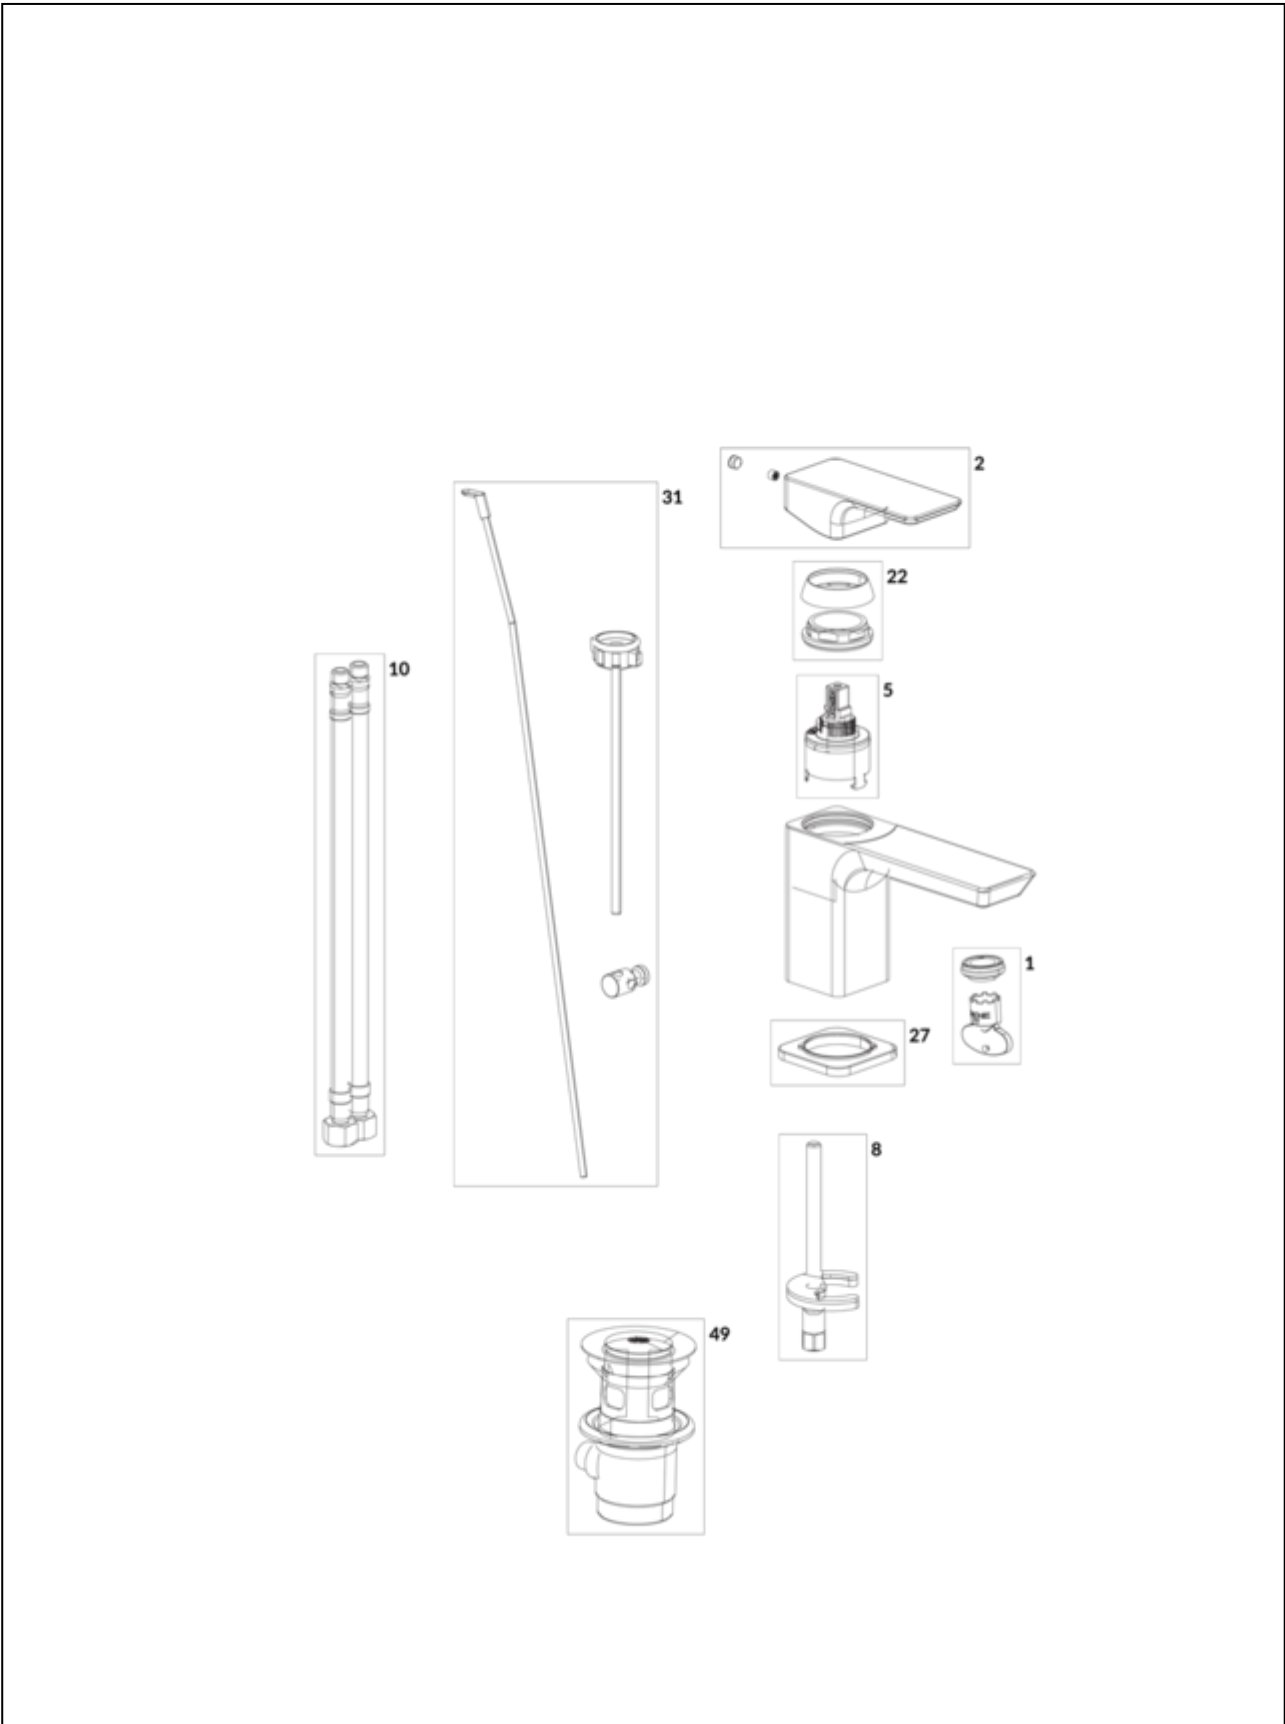

EXPLOSION DRAWINGS

BILL OF MATERIALS

No.	Article No.	Description	Quantity
1	TVP00007100000	Aerator set	1
5	TVP00000105000	Cartridge	1