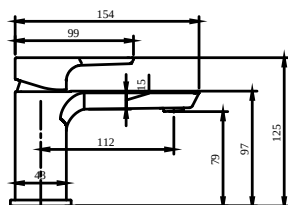

TECHNICAL DRAWINGS

TVW112001001