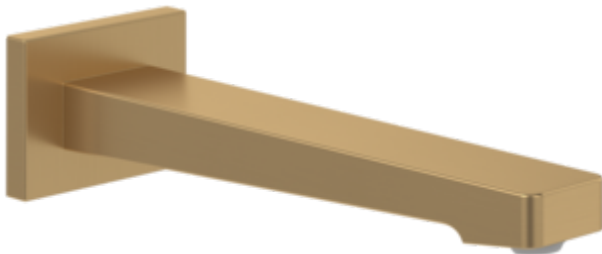

BATH & SHOWER MIXER ARCHITECTURA SQUARE

PRODUCT INFORMATION

Article title	Villeroy & Boch Architectura Square Bath spout for wall-mounted, Brushed Gold
Article number	TVT12500200076
Assembly / Assembly type	wall-mounted
Scope of delivery	1 x tap fitting , 1 x aerator key 1 x fastening 1 x installation instructions
Length in mm	224
Width in mm	75
Height in mm	55
Collection	Architectura Square
Weight in kg	0.82
Material	Brass
Surface	glossy
Colour name	Brushed Gold
EAN number	4062373809907
Model number	TVT125002000
Air plus	An aerator enriches the water with air for a particularly soft, water- saving jet
Easy clean	Longer service life: optimum limescale removal by simply rubbing nozzles and aerators clean
Tap smartpressure	Constant water flow rate for washbasin mixers regardless of pressure fluctuations in the piping system
Length of spout in mm	210
Material	Brass
Volume	1,2
Swivel aerator	No
Thermostat	No
Cool Tap	No
Spray types	Comfort jet

COLOURS

Colour	Description	Article number	EAN
	Brushed Gold	TVT12500200076	4062373809907

CHARACTERISTICS

An aerator enriches the water with air for a particularly soft, water-saving jet

Longer service life: optimum limescale removal by simply rubbing nozzles and aerators clean

Constant water flow rate for washbasin mixers regardless of pressure fluctuations in the piping system

TECHNICAL DRAWINGS

TVT125002000

EXPLOSION DRAWINGS

BILL OF MATERIALS

No.	Article No.	Description	Quantity
1	TVP00000508000	Aerator set	1