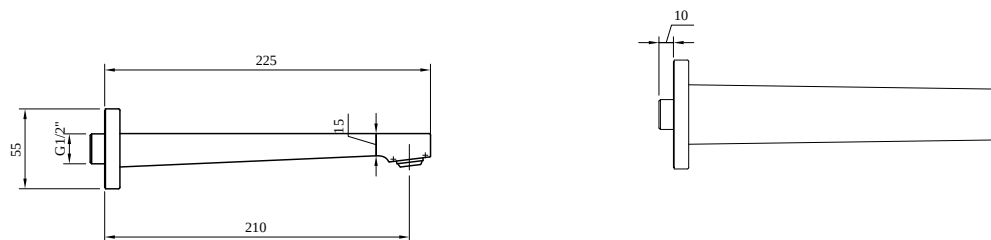

BATH & SHOWER MIXER ARCHITECTURA SQUARE

PRODUCT INFORMATION

Article title	Villeroy & Boch Architectura Square Bath spout for wall-mounted, Brushed Gold
Article number	TVT12500200076
Assembly / Assembly type	wall-mounted
Scope of delivery	1 x tap fitting , 1 x aerator key 1 x fastening 1 x installation instructions
Length in mm	224
Width in mm	75
Height in mm	55
Collection	Architectura Square
Weight in kg	0.82
Material	Brass
Surface	glossy
Colour name	Brushed Gold
EAN number	4062373809907
Model number	TVT125002000
Air plus	An aerator enriches the water with air for a particularly soft, water- saving jet
Easy clean	Longer service life: optimum limescale removal by simply rubbing nozzles and aerators clean
Tap smartpressure	Constant water flow rate for washbasin mixers regardless of pressure fluctuations in the piping system
Length of spout in mm	210
Material	Brass
Volume	1,2
Swivel aerator	No
Thermostat	No
Cool Tap	No
Spray types	Comfort jet

COLOURS

Colour	Description	Article number	EAN
	Brushed Gold	TVT12500200076	4062373809907

CHARACTERISTICS

An aerator enriches the water with air for a particularly soft, water-saving jet

Longer service life: optimum limescale removal by simply rubbing nozzles and aerators clean

Constant water flow rate for washbasin mixers regardless of pressure fluctuations in the piping system

TECHNICAL DRAWINGS

TVT125002000

EXPLOSION DRAWINGS

BILL OF MATERIALS

No.	Article No.	Description	Quantity
1	TVP00000508000	Aerator set	1