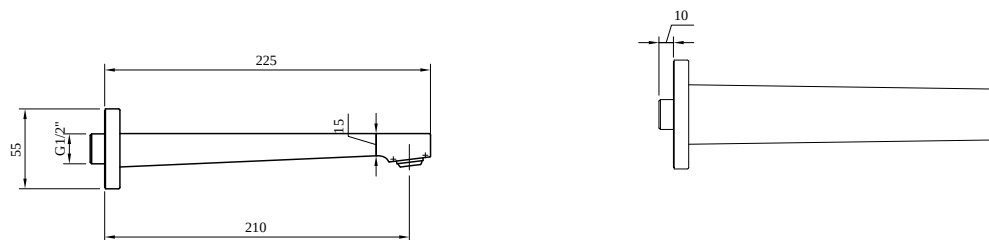

BATH & SHOWER MIXER ARCHITECTURA SQUARE

PRODUCT INFORMATION

Article title	Villeroy & Boch Architectura Square Bath spout for wall-mounted, Brushed Nickel Matt
Article number	TVT12500200064
Assembly / Assembly type	wall-mounted
Scope of delivery	1 x tap fitting , 1 x aerator key 1 x fastening 1 x installation instructions
Length in mm	224
Width in mm	75
Height in mm	55
Collection	Architectura Square
Weight in kg	0.82
Material	Brass
Surface	matt
Colour name	Brushed Nickel Matt
EAN number	4062373810101
Model number	TVT125002000
Air plus	An aerator enriches the water with air for a particularly soft, water- saving jet
Easy clean	Longer service life: optimum limescale removal by simply rubbing nozzles and aerators clean
Tap smartpressure	Constant water flow rate for washbasin mixers regardless of pressure fluctuations in the piping system
Length of spout in mm	210
Material	Brass
Volume	1,2
Swivel aerator	No
Thermostat	No
Cool Tap	No
Spray types	Comfort jet

COLOURS

Colour	Description	Article number	EAN
	Brushed Nickel Matt	TVT12500200064	4062373810101

CHARACTERISTICS

An aerator enriches the water with air for a particularly soft, water-saving jet

Longer service life: optimum limescale removal by simply rubbing nozzles and aerators clean

Constant water flow rate for washbasin mixers regardless of pressure fluctuations in the piping system

TECHNICAL DRAWINGS

TVT125002000

EXPLOSION DRAWINGS

BILL OF MATERIALS

No.	Article No.	Description	Quantity
1	TVP00000508000	Aerator set	1