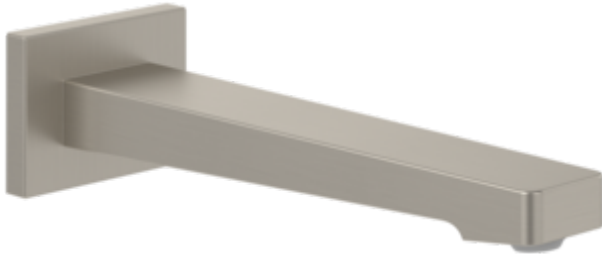

BATH & SHOWER MIXER ARCHITECTURA SQUARE

PRODUCT INFORMATION

Article title	Villeroy & Boch Architectura Square Bath spout for wall-mounted, Brushed Nickel Matt
Article number	TVT12500200064
Assembly / Assembly type	wall-mounted
Scope of delivery	1 x tap fitting , 1 x aerator key 1 x fastening 1 x installation instructions
Length in mm	224
Width in mm	75
Height in mm	55
Collection	Architectura Square
Weight in kg	0.82
Material	Brass
Surface	matt
Colour name	Brushed Nickel Matt
EAN number	4062373810101
Model number	TVT125002000
Air plus	An aerator enriches the water with air for a particularly soft, water- saving jet
Easy clean	Longer service life: optimum limescale removal by simply rubbing nozzles and aerators clean
Tap smartpressure	Constant water flow rate for washbasin mixers regardless of pressure fluctuations in the piping system
Length of spout in mm	210
Material	Brass
Volume	1,2
Swivel aerator	No
Thermostat	No
Cool Tap	No
Spray types	Comfort jet

COLOURS

Colour	Description	Article number	EAN
	Brushed Nickel Matt	TVT12500200064	4062373810101

CHARACTERISTICS

An aerator enriches the water with air for a particularly soft, water-saving jet

Longer service life: optimum limescale removal by simply rubbing nozzles and aerators clean

Constant water flow rate for washbasin mixers regardless of pressure fluctuations in the piping system

TECHNICAL DRAWINGS

TVT125002000

EXPLOSION DRAWINGS

BILL OF MATERIALS

No.	Article No.	Description	Quantity
1	TVP00000508000	Aerator set	1