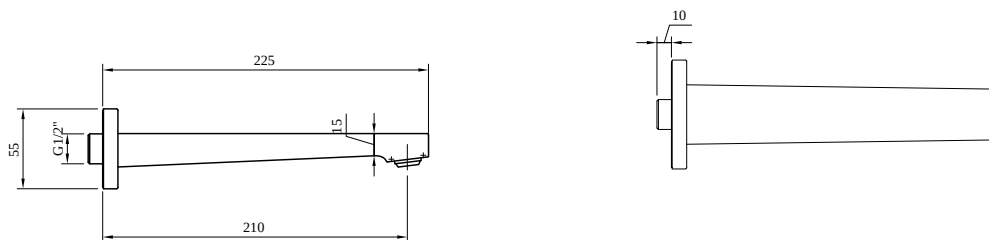

BATH & SHOWER MIXER ARCHITECTURA SQUARE

PRODUCT INFORMATION

Article title	Villeroy & Boch Architectura Square Bath spout for wall-mounted, Chrome
Article number	TVT12500200061
Assembly / Assembly type	wall-mounted
Scope of delivery	1 x tap fitting , 1 x aerator key 1 x fastening 1 x installation instructions
Length in mm	224
Width in mm	75
Height in mm	55
Collection	Architectura Square
Weight in kg	0.82
Material	Brass
Surface	glossy
Colour name	Chrome
EAN number	4062373755815
Model number	TVT125002000
Air plus	An aerator enriches the water with air for a particularly soft, water- saving jet
Easy clean	Longer service life: optimum limescale removal by simply rubbing nozzles and aerators clean
Tap smartpressure	Constant water flow rate for washbasin mixers regardless of pressure fluctuations in the piping system
Length of spout in mm	210
Material	Brass
Volume	1,2
Swivel aerator	No
Thermostat	No
Cool Tap	No
Spray types	Comfort jet

COLOURS

Colour	Description	Article number	EAN
	Chrome	TVT12500200061	4062373755815

CHARACTERISTICS

An aerator enriches the water with air for a particularly soft, water-saving jet

Longer service life: optimum limescale removal by simply rubbing nozzles and aerators clean

Constant water flow rate for washbasin mixers regardless of pressure fluctuations in the piping system

TECHNICAL DRAWINGS

TVT125002000

EXPLOSION DRAWINGS

BILL OF MATERIALS

No.	Article No.	Description	Quantity
1	TVP00000508000	Aerator set	1
32	TVP12500300061	Cover plate	1