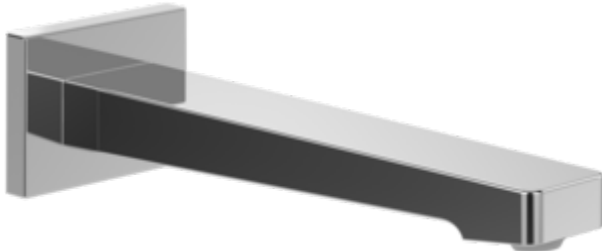

BATH & SHOWER MIXER ARCHITECTURA SQUARE

PRODUCT INFORMATION

Article title	Villeroy & Boch Architectura Square Bath spout for wall-mounted, Chrome
Article number	TVT12500200061
Assembly / Assembly type	wall-mounted
Scope of delivery	1 x tap fitting , 1 x aerator key 1 x fastening 1 x installation instructions
Length in mm	224
Width in mm	75
Height in mm	55
Collection	Architectura Square
Weight in kg	0.82
Material	Brass
Surface	glossy
Colour name	Chrome
EAN number	4062373755815
Model number	TVT125002000
Air plus	An aerator enriches the water with air for a particularly soft, water- saving jet
Easy clean	Longer service life: optimum limescale removal by simply rubbing nozzles and aerators clean
Tap smartpressure	Constant water flow rate for washbasin mixers regardless of pressure fluctuations in the piping system
Length of spout in mm	210
Material	Brass
Volume	1,2
Swivel aerator	No
Thermostat	No
Cool Tap	No
Spray types	Comfort jet

COLOURS

Colour	Description	Article number	EAN
	Chrome	TVT12500200061	4062373755815

CHARACTERISTICS

An aerator enriches the water with air for a particularly soft, water-saving jet

Longer service life: optimum limescale removal by simply rubbing nozzles and aerators clean

Constant water flow rate for washbasin mixers regardless of pressure fluctuations in the piping system

TECHNICAL DRAWINGS

TVT125002000

EXPLOSION DRAWINGS

BILL OF MATERIALS

No.	Article No.	Description	Quantity
1	TVP00000508000	Aerator set	1
32	TVP12500300061	Cover plate	1