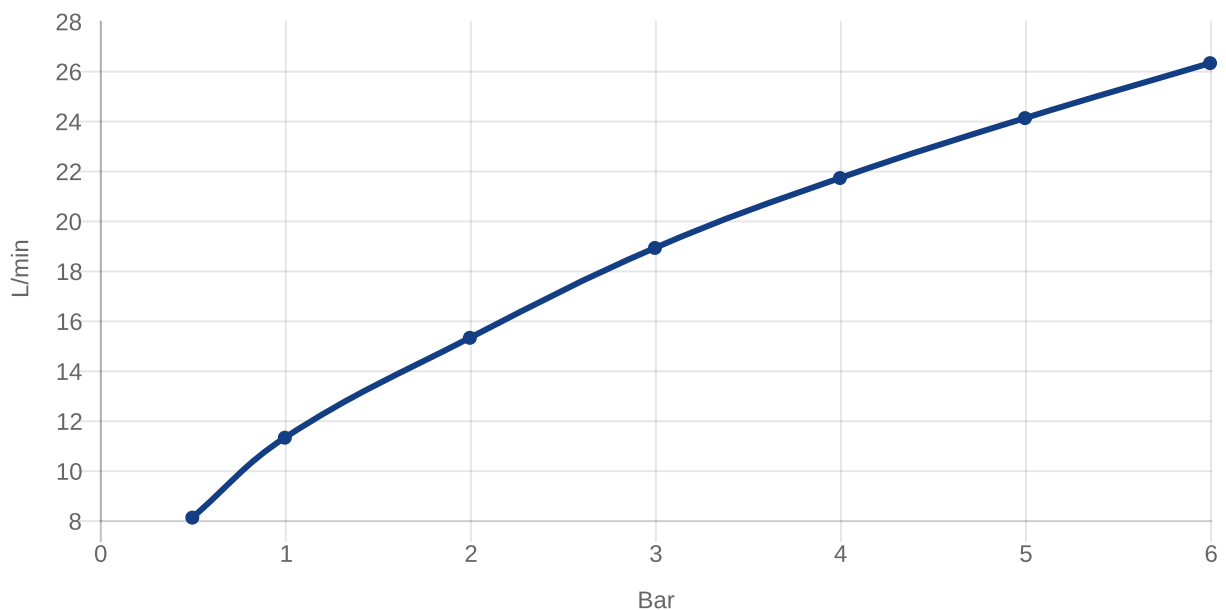

BATH & SHOWER MIXER ARCHITECTURA

PRODUCT INFORMATION

Article title	Villeroy & Boch Architectura Bath spout for wall-mounted, Chrome
Article number	TVT10350500061
Assembly / Assembly type	wall-mounted
Scope of delivery	1 x tap fitting , 1 x aerator key 1 x fastening 1 x installation instructions
Length in mm	227
Width in mm	50
Height in mm	50
Collection	Architectura
Weight in kg	0.668
Material	Brass
Surface	glossy
Colour name	Chrome
EAN number	4051202464912
Model number	TVT103505000
Air plus	An aerator enriches the water with air for a particularly soft, water-saving jet
Easy clean	Longer service life: optimum limescale removal by simply rubbing nozzles and aerators clean
Tap smartpressure	Constant water flow rate for washbasin mixers regardless of pressure fluctuations in the piping system
Length of spout in mm	210
Material	Brass
Volume	1,323
Angle jet regulator	5
Swivel aerator	No
Thermostat	No
Cool Tap	No
Spray types	Comfort jet

COLOURS

Colour	Description	Article number	EAN
	Chrome	TVT10350500061	4051202464912

CHARACTERISTICS

An aerator enriches the water with air for a particularly soft, water-saving jet

Longer service life: optimum limescale removal by simply rubbing nozzles and aerators clean

Constant water flow rate for washbasin mixers regardless of pressure fluctuations in the piping system

TECHNICAL DRAWINGS

TVT103505000

FLOW CHART

EXPLOSION DRAWINGS

BILL OF MATERIALS

No.	Article No.	Description	Quantity
1	TVP00000508000	Aerator set	1
8	TVP10300600000	Fastening set	1