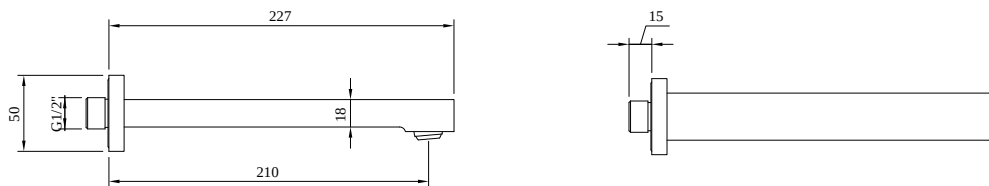

BATH & SHOWER MIXER ARCHITECTURA

PRODUCT INFORMATION

Article title	Villeroy & Boch Architectura Bath spout for wall-mounted, Chrome
Article number	TVT10350500061
Assembly / Assembly type	wall-mounted
Scope of delivery	1 x tap fitting , 1 x aerator key 1 x fastening 1 x installation instructions
Length in mm	227
Width in mm	50
Height in mm	50
Collection	Architectura
Weight in kg	0.668
Material	Brass
Surface	glossy
Colour name	Chrome
EAN number	4051202464912
Model number	TVT103505000
Air plus	An aerator enriches the water with air for a particularly soft, water-saving jet
Easy clean	Longer service life: optimum limescale removal by simply rubbing nozzles and aerators clean
Tap smartpressure	Constant water flow rate for washbasin mixers regardless of pressure fluctuations in the piping system
Length of spout in mm	210
Material	Brass
Volume	1,323
Angle jet regulator	5
Swivel aerator	No
Thermostat	No
Cool Tap	No
Spray types	Comfort jet

COLOURS

Colour	Description	Article number	EAN
	Chrome	TVT10350500061	4051202464912

CHARACTERISTICS

An aerator enriches the water with air for a particularly soft, water-saving jet

Longer service life: optimum limescale removal by simply rubbing nozzles and aerators clean

Constant water flow rate for washbasin mixers regardless of pressure fluctuations in the piping system

TECHNICAL DRAWINGS

TVT103505000

FLOW CHART

EXPLOSION DRAWINGS

BILL OF MATERIALS

No.	Article No.	Description	Quantity
1	TVP00000508000	Aerator set	1
8	TVP10300600000	Fastening set	1