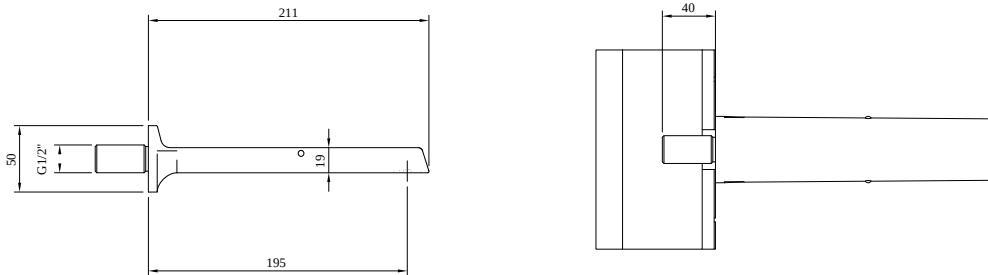

ACCESSORIES LIBERTY

PRODUCT INFORMATION

Article title	Villeroy & Boch Liberty Bath spout for wall-mounted, Chrome
Article number	TVT10700200061
Assembly / Assembly type	wall-mounted
Scope of delivery	1 x tap fitting , 1 x aerator key 1 x fastening 1 x installation instructions
Length in mm	211
Width in mm	50
Height in mm	50
Collection	Liberty
Weight in kg	0.9
Material	Brass
Surface	glossy
Colour name	Chrome
EAN number	4062373674079
Model number	TVT107002000
Air plus	An aerator enriches the water with air for a particularly soft, water-saving jet
Tap smartpressure	Constant water flow rate for washbasin mixers regardless of pressure fluctuations in the piping system
Length of spout in mm	195
Material	Brass
Volume	10,66
Swivel aerator	No
Thermostat	No
Cool Tap	No
Spray types	Comfort jet

COLOURS

Colour	Description	Article number	EAN
	Chrome	TVT10700200061	4062373674079

CHARACTERISTICS

An aerator enriches the water with air for a particularly soft, water-saving jet

Constant water flow rate for washbasin mixers regardless of pressure fluctuations in the piping system

TECHNICAL DRAWINGS

TVT107002000

FLOW CHART

EXPLOSION DRAWINGS

BILL OF MATERIALS

No.	Article No.	Description	Quantity
1	TVP10700900000	Aerator set	1