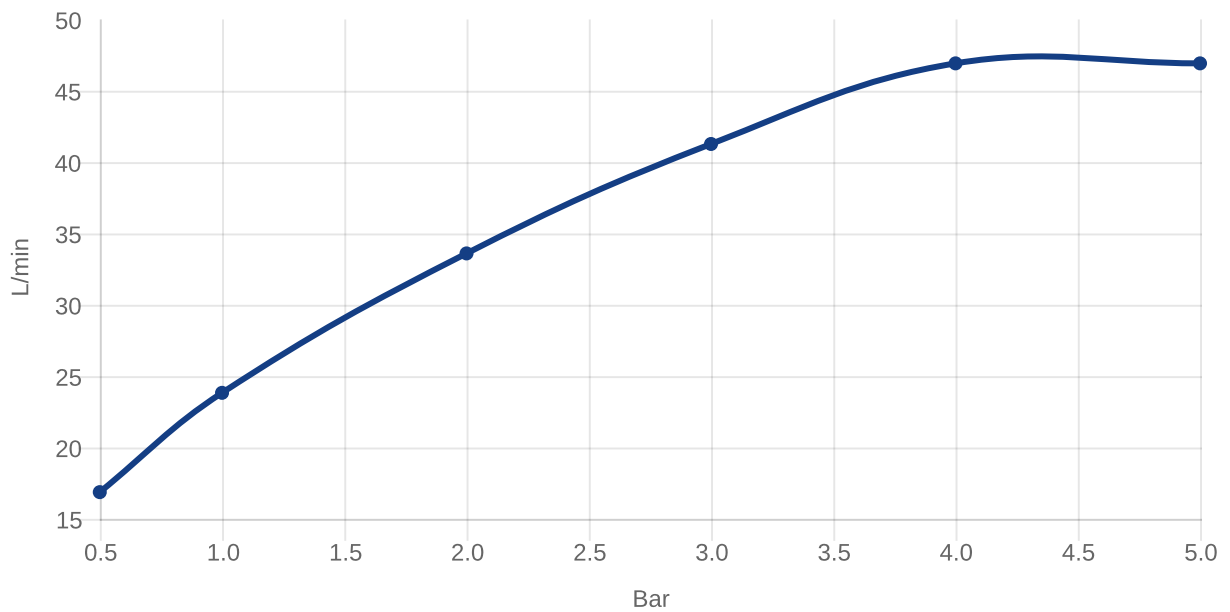

ACCESSORIES LIBERTY

PRODUCT INFORMATION

Article title	Villeroy & Boch Liberty Bath spout for wall-mounted, Chrome
Article number	TVT10700200061
Assembly / Assembly type	wall-mounted
Scope of delivery	1 x tap fitting , 1 x aerator key 1 x fastening 1 x installation instructions
Length in mm	211
Width in mm	50
Height in mm	50
Collection	Liberty
Weight in kg	0.9
Material	Brass
Surface	glossy
Colour name	Chrome
EAN number	4062373674079
Model number	TVT107002000
Air plus	An aerator enriches the water with air for a particularly soft, water-saving jet
Tap smartpressure	Constant water flow rate for washbasin mixers regardless of pressure fluctuations in the piping system
Length of spout in mm	195
Material	Brass
Volume	10,66
Swivel aerator	No
Thermostat	No
Cool Tap	No
Spray types	Comfort jet

COLOURS

Colour	Description	Article number	EAN
	Chrome	TVT10700200061	4062373674079

CHARACTERISTICS

An aerator enriches the water with air for a particularly soft, water-saving jet

Constant water flow rate for washbasin mixers regardless of pressure fluctuations in the piping system

TECHNICAL DRAWINGS

TVT107002000

FLOW CHART

EXPLOSION DRAWINGS

BILL OF MATERIALS

No.	Article No.	Description	Quantity
1	TVP10700900000	Aerator set	1