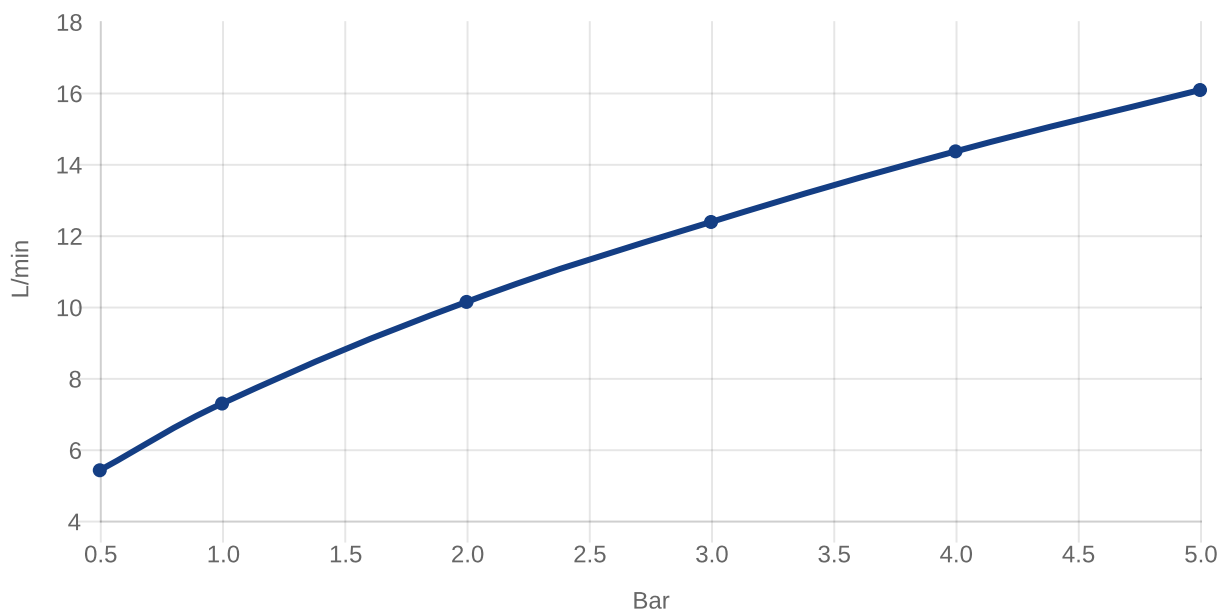

BATH & SHOWER MIXER LOOP & FRIENDS

PRODUCT INFORMATION

Article title	Villeroy & Boch Loop & Friends Bath spout for wall-mounted, Brushed Nickel Matt
Article number	TVT10650515364
Assembly / Assembly type	wall-mounted
Scope of delivery	1 x tap fitting , 1 x aerator key 1 x fastening 1 x installation instructions
Length in mm	225
Width in mm	60
Height in mm	60
Collection	Loop & Friends
Weight in kg	1.1
Material	Brass
Surface	matt
Colour name	Brushed Nickel Matt
EAN number	4051202861797
Model number	TVT106505153
Air plus	An aerator enriches the water with air for a particularly soft, water-saving jet
Tap smartpressure	Constant water flow rate for washbasin mixers regardless of pressure fluctuations in the piping system
Length of spout in mm	207
Material	Brass
Volume	5,04
Angle jet regulator	10
Diameter of faucet body	30
Swivel aerator	No
Water regulation	Water temperature is regulated 45° to each side
Thermostat	No
Cool Tap	No
Spray types	Comfort jet

COLOURS

Colour	Description	Article number	EAN
	Brushed Nickel Matt	TVT10650515364	4051202861797

CHARACTERISTICS

An aerator enriches the water with air for a particularly soft, water-saving jet

Constant water flow rate for washbasin mixers regardless of pressure fluctuations in the piping system

TECHNICAL DRAWINGS

TVT106505153

FLOW CHART

EXPLOSION DRAWINGS

BILL OF MATERIALS

No.	Article No.	Description	Quantity
1	TVP00003800000	Aerator set	1