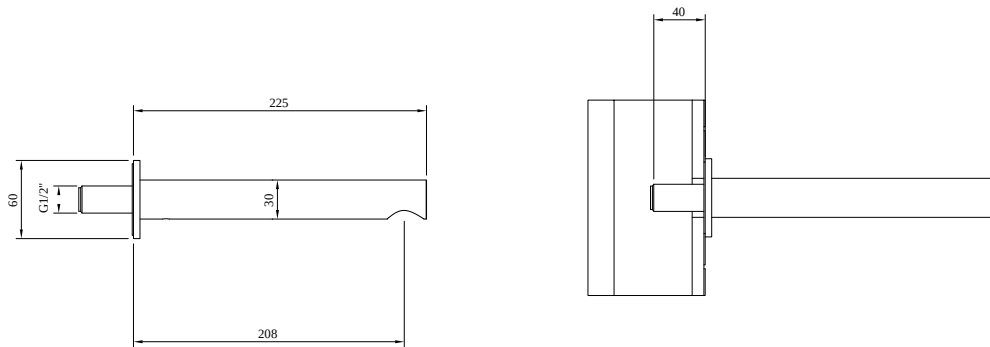

BATH & SHOWER MIXER LOOP & FRIENDS

PRODUCT INFORMATION

Article title	Villeroy & Boch Loop & Friends Bath spout for wall-mounted, Brushed Nickel Matt
Article number	TVT10650515364
Assembly / Assembly type	wall-mounted
Scope of delivery	1 x tap fitting , 1 x aerator key 1 x fastening 1 x installation instructions
Length in mm	225
Width in mm	60
Height in mm	60
Collection	Loop & Friends
Weight in kg	1.1
Material	Brass
Surface	matt
Colour name	Brushed Nickel Matt
EAN number	4051202861797
Model number	TVT106505153
Air plus	An aerator enriches the water with air for a particularly soft, water-saving jet
Tap smartpressure	Constant water flow rate for washbasin mixers regardless of pressure fluctuations in the piping system
Length of spout in mm	207
Material	Brass
Volume	5,04
Angle jet regulator	10
Diameter of faucet body	30
Swivel aerator	No
Water regulation	Water temperature is regulated 45° to each side
Thermostat	No
Cool Tap	No
Spray types	Comfort jet

COLOURS

Colour	Description	Article number	EAN
	Brushed Nickel Matt	TVT10650515364	4051202861797

CHARACTERISTICS

An aerator enriches the water with air for a particularly soft, water-saving jet

Constant water flow rate for washbasin mixers regardless of pressure fluctuations in the piping system

TECHNICAL DRAWINGS

TVT106505153

FLOW CHART

EXPLOSION DRAWINGS

BILL OF MATERIALS

No.	Article No.	Description	Quantity
1	TVP00003800000	Aerator set	1