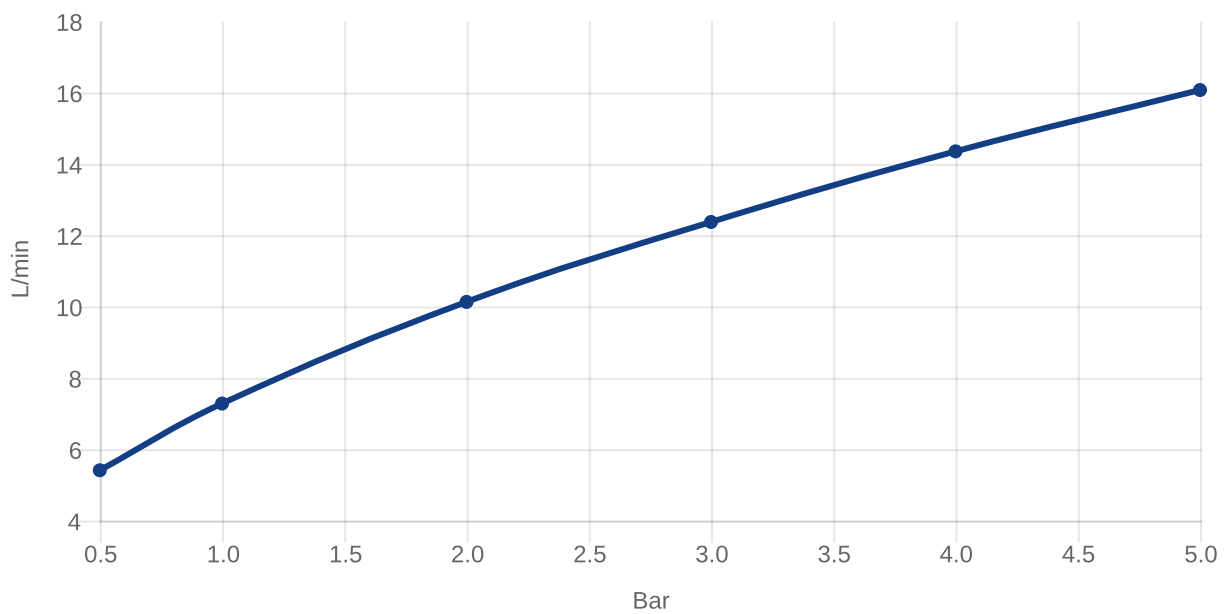

BATH & SHOWER MIXER LOOP & FRIENDS

PRODUCT INFORMATION

Article title	Villeroy & Boch Loop & Friends Bath spout for wall-mounted, Chrome
Article number	TVT10650515361
Assembly / Assembly type	wall-mounted
Scope of delivery	1 x tap fitting , 1 x aerator key 1 x fastening 1 x installation instructions
Length in mm	225
Width in mm	60
Height in mm	60
Collection	Loop & Friends
Weight in kg	1.1
Material	Brass
Surface	glossy
Colour name	Chrome
EAN number	4051202844042
Model number	TVT106505153
Air plus	An aerator enriches the water with air for a particularly soft, water-saving jet
Tap smartpressure	Constant water flow rate for washbasin mixers regardless of pressure fluctuations in the piping system
Length of spout in mm	207
Material	Brass
Volume	5,04
Angle jet regulator	10
Diameter of faucet body	30
Swivel aerator	No
Water regulation	Water temperature is regulated 45° to each side
Thermostat	No
Cool Tap	No
Spray types	Comfort jet

COLOURS

Colour	Description	Article number	EAN
	Chrome	TVT10650515361	4051202844042

CHARACTERISTICS

An aerator enriches the water with air for a particularly soft, water-saving jet

Constant water flow rate for washbasin mixers regardless of pressure fluctuations in the piping system

TECHNICAL DRAWINGS

TVT106505153

FLOW CHART

EXPLOSION DRAWINGS

BILL OF MATERIALS

No.	Article No.	Description	Quantity
1	TVP00003800000	Aerator set	1
32	TVP00004200061	Wall cover plate	1