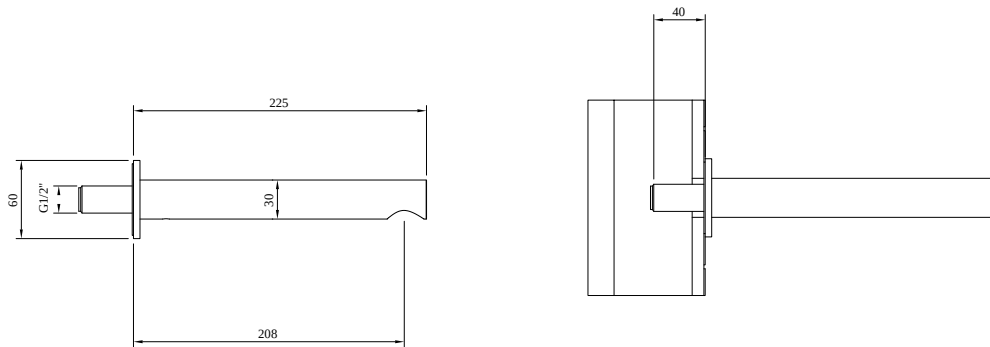

BATH & SHOWER MIXER LOOP & FRIENDS

PRODUCT INFORMATION

Article title	Villeroy & Boch Loop & Friends Bath spout for wall-mounted, Chrome
Article number	TVT10650515361
Assembly / Assembly type	wall-mounted
Scope of delivery	1 x tap fitting , 1 x aerator key 1 x fastening 1 x installation instructions
Length in mm	225
Width in mm	60
Height in mm	60
Collection	Loop & Friends
Weight in kg	1.1
Material	Brass
Surface	glossy
Colour name	Chrome
EAN number	4051202844042
Model number	TVT106505153
Air plus	An aerator enriches the water with air for a particularly soft, water-saving jet
Tap smartpressure	Constant water flow rate for washbasin mixers regardless of pressure fluctuations in the piping system
Length of spout in mm	207
Material	Brass
Volume	5,04
Angle jet regulator	10
Diameter of faucet body	30
Swivel aerator	No
Water regulation	Water temperature is regulated 45° to each side
Thermostat	No
Cool Tap	No
Spray types	Comfort jet

COLOURS

Colour	Description	Article number	EAN
	Chrome	TVT10650515361	4051202844042

CHARACTERISTICS

An aerator enriches the water with air for a particularly soft, water-saving jet

Constant water flow rate for washbasin mixers regardless of pressure fluctuations in the piping system

TECHNICAL DRAWINGS

TVT106505153

FLOW CHART

EXPLOSION DRAWINGS

BILL OF MATERIALS

No.	Article No.	Description	Quantity
1	TVP00003800000	Aerator set	1
32	TVP00004200061	Wall cover plate	1