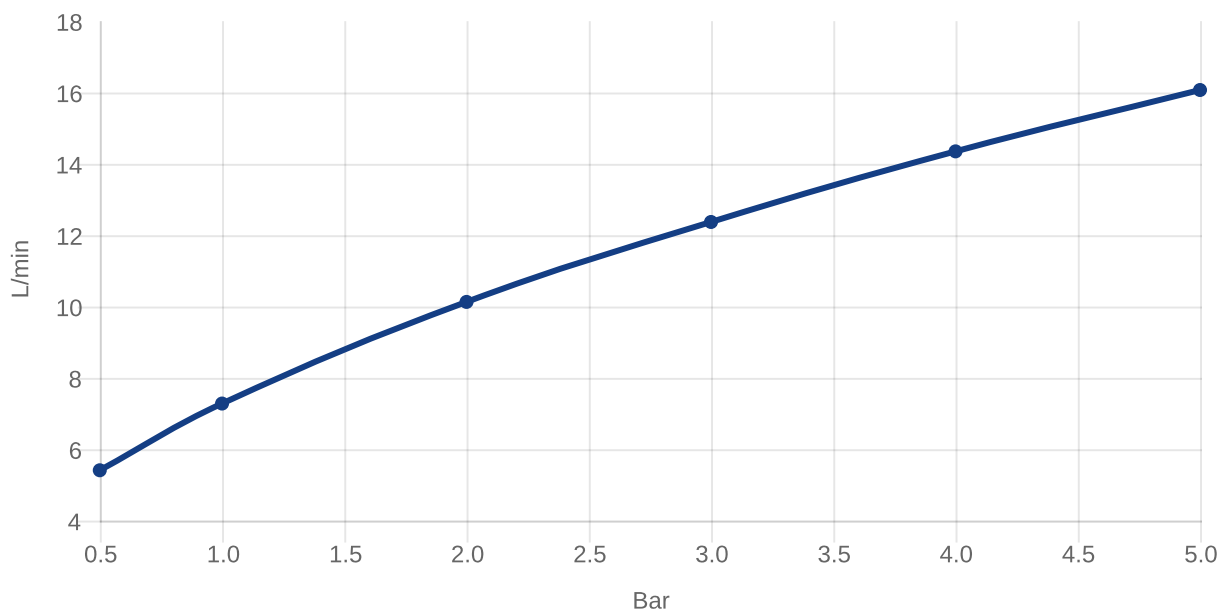

CHARACTERISTICS

An aerator enriches the water with air for a particularly soft, water-saving jet

Constant water flow rate for washbasin mixers regardless of pressure fluctuations in the piping system

TECHNICAL DRAWINGS

TVT106505153

FLOW CHART