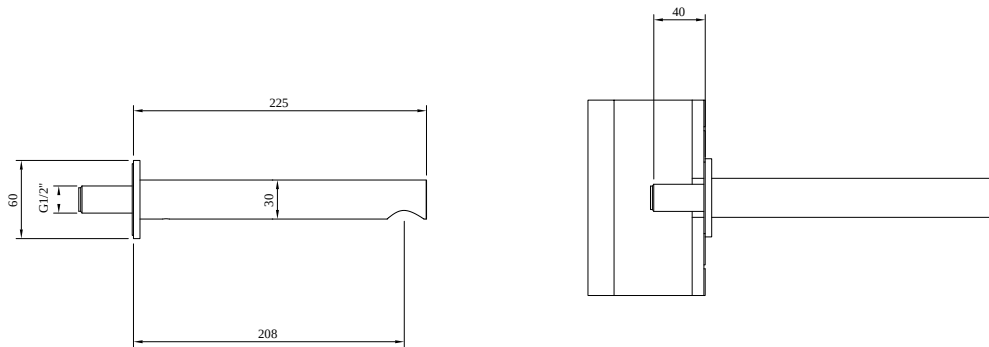

CHARACTERISTICS

An aerator enriches the water with air for a particularly soft, water-saving jet

Constant water flow rate for washbasin mixers regardless of pressure fluctuations in the piping system

TECHNICAL DRAWINGS

TVT106505153