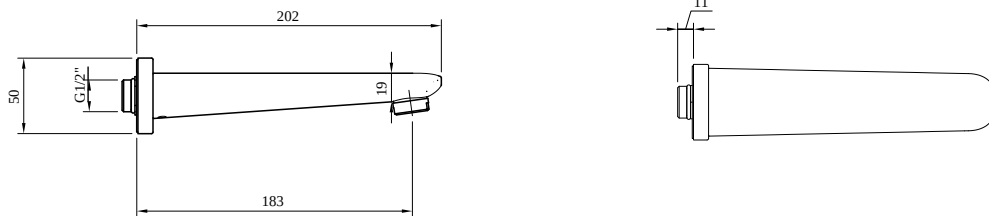

CHARACTERISTICS

An aerator enriches the water with air for a particularly soft, water-saving jet

Longer service life: optimum limescale removal by simply rubbing nozzles and aerators clean

TECHNICAL DRAWINGS

TVT105505110