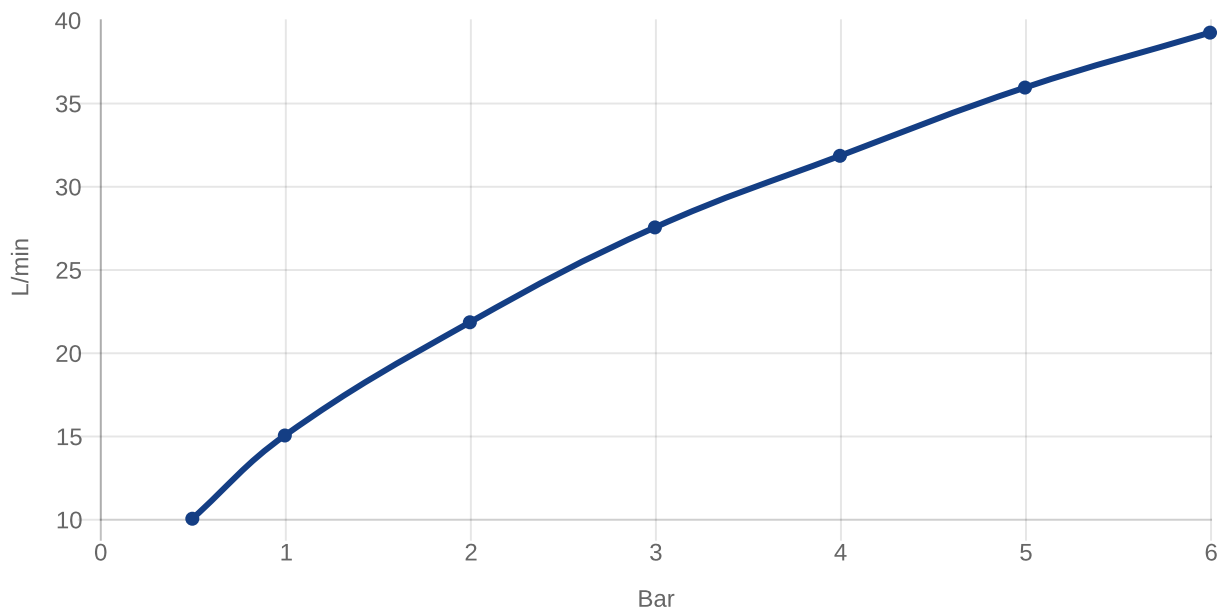

CHARACTERISTICS

An aerator enriches the water with air for a particularly soft, water-saving jet

Longer service life: optimum limescale removal by simply rubbing nozzles and aerators clean

TECHNICAL DRAWINGS

TVT105505110

FLOW CHART