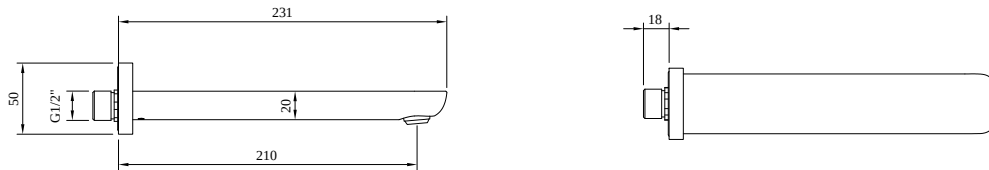

CHARACTERISTICS

An aerator enriches the water with air for a particularly soft, water-saving jet

Longer service life: optimum limescale removal by simply rubbing nozzles and aerators clean

Constant water flow rate for washbasin mixers regardless of pressure fluctuations in the piping system

TECHNICAL DRAWINGS

TVT104505000