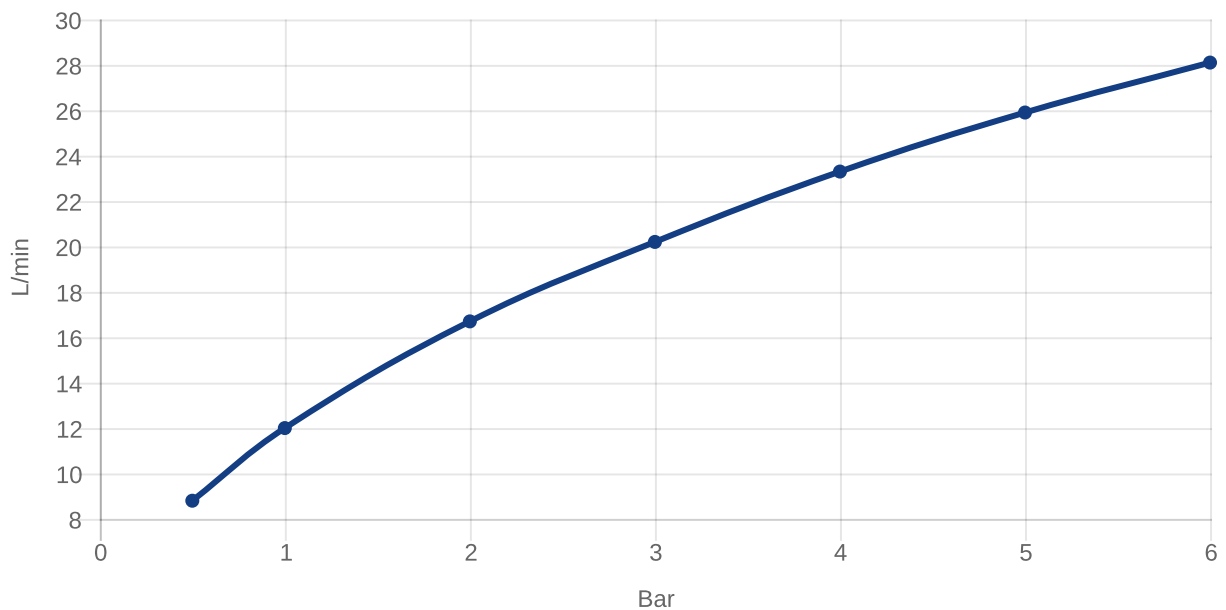

BATH & SHOWER MIXER O.NOVO

PRODUCT INFORMATION

| | |
|--------------------------|--|
| Article title | Villeroy & Boch O.novo Bath spout for wall-mounted, Chrome |
| Article number | TVT10450500061 |
| Assembly / Assembly type | wall-mounted |
| Scope of delivery | 1 x tap fitting , 1 x aerator key 1 x fastening 1 x installation instructions |
| Length in mm | 231 |
| Width in mm | 50 |
| Height in mm | 50 |
| Collection | O.novo |
| Weight in kg | 0.746 |
| Material | Brass |
| Surface | glossy |
| Colour name | Chrome |
| EAN number | 4051202465018 |
| Model number | TVT104505000 |
| Air plus | An aerator enriches the water with air for a particularly soft, water-saving jet |
| Easy clean | Longer service life: optimum limescale removal by simply rubbing nozzles and aerators clean |
| Tap smartpressure | Constant water flow rate for washbasin mixers regardless of pressure fluctuations in the piping system |
| Length of spout in mm | 210 |
| Material | Brass |
| Volume | 1,323 |
| Angle jet regulator | 5 |
| Swivel aerator | No |
| Thermostat | No |
| Cool Tap | No |
| Spray types | Comfort jet |

COLOURS

| Colour | Description | Article number | EAN |
|---|-------------|----------------|---------------|
|  | Chrome | TVT10450500061 | 4051202465018 |

CHARACTERISTICS

An aerator enriches the water with air for a particularly soft, water-saving jet

Longer service life: optimum limescale removal by simply rubbing nozzles and aerators clean

Constant water flow rate for washbasin mixers regardless of pressure fluctuations in the piping system

TECHNICAL DRAWINGS

TVT104505000

FLOW CHART

EXPLOSION DRAWINGS

BILL OF MATERIALS

| No. | Article No. | Description | Quantity |
|-----|----------------|-------------|----------|
| 1 | TVP00000508000 | Aerator set | 1 |
| 32 | TVP00001013061 | Cover plate | 1 |