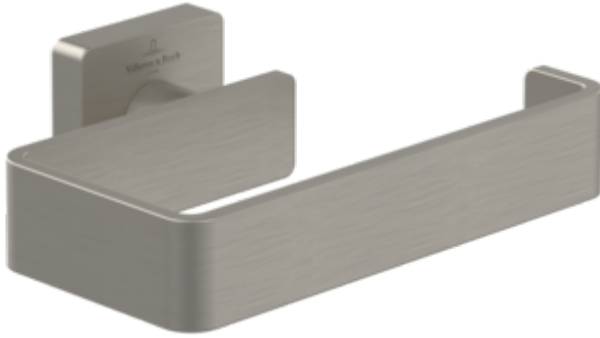

## ACCESSORIES ELEMENTS - STRIKING

### PRODUCT INFORMATION

Article title	Villeroy & Boch Elements - Striking Toilet roll holder without cover, 135 x 93 x 45 mm, Brushed Nickel Matt
Article number	TVA15201400064
Assembly / Assembly type	wall-mounted
Scope of delivery	1 x toilet paper holder , 1 x fastening 1 x installation instructions
Length in mm	93
Width in mm	135
Height in mm	45
Collection	Elements - Striking
Weight in kg	0.352
Material	Brass
Surface	glossy
Colour name	Brushed Nickel Matt
EAN number	4051202980146
Model number	TVA152014000
Material	Brass
Volume	0,866
Swivel aerator	No
Thermostat	No
Cool Tap	No

### COLOURS

Colour	Description	Article number	EAN
	Brushed Nickel Matt	TVA15201400064	4051202980146

TECHNICAL DRAWINGS

TVA152014000