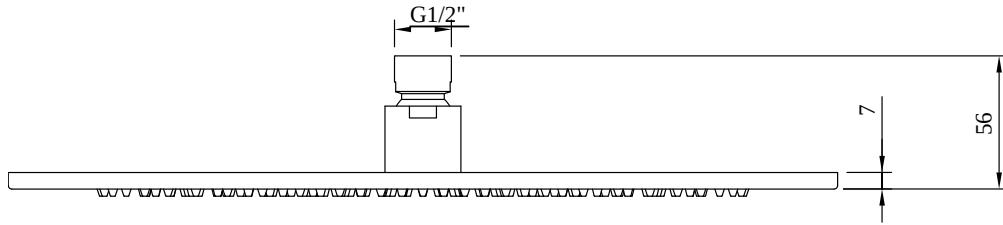

UNIVERSAL SHOWER ASSORTMENT UNIVERSAL SHOWERS

PRODUCT INFORMATION

| | |
|-----------------------------------------------|---------------------------------------------------------------------------------------------------|
| Article title | Villeroy & Boch Universal Showers Rain shower Round, Brushed Nickel Matt |
| Article number | TVC00000300064 |
| Assembly / Assembly type | Ceiling-mounted, wall-mounted |
| Scope of delivery | 1 x shower head , 1 x installation instructions |
| Length in mm | 350 |
| Width in mm | 350 |
| Height in mm | 56 |
| Collection | Universal Showers |
| Weight in kg | 2.4 |
| Material | Brass |
| Surface | glossy |
| Colour name | Brushed Nickel Matt |
| EAN number | 4051202981051 |
| Model number | TVC000003000 |
| Air plus | An aerator enriches the water with air for a particularly soft, water- saving jet |
| Easy clean | Longer service life: optimum limescale removal by simply rubbing nozzles and aerators clean |
| Flow rate rain shower in litres per minute | 11,9 |
| Material | Brass |
| Volume | 12,798 |
| Swivel aerator | No |
| Thermostat | No |
| Cool Tap | No |
| Rainshower type | AirPlus rainshower |

TVC000003000

FLOW CHART