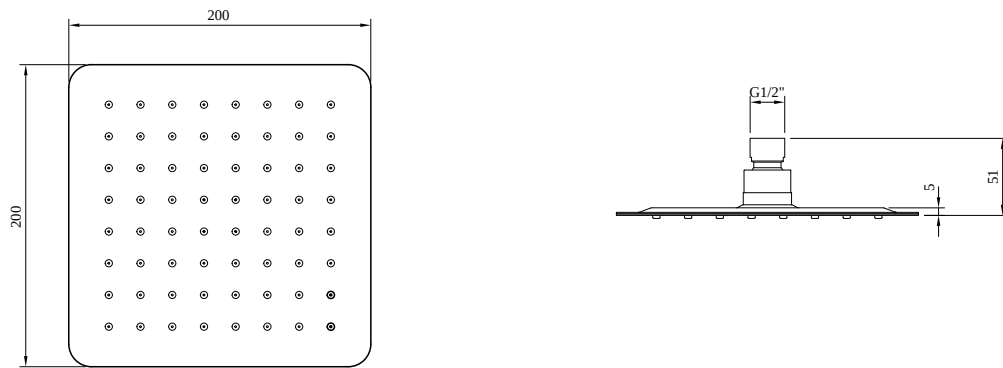

UNIVERSAL SHOWER ASSORTMENT UNIVERSAL SHOWERS

PRODUCT INFORMATION

Article title	Villeroy & Boch Universal Showers Rain shower Angular, Chrome
Article number	TVC00040220061
Assembly / Assembly type	Ceiling-mounted, wall-mounted
Scope of delivery	1 x shower head , 1 x installation instructions
Length in mm	200
Width in mm	200
Height in mm	51
Collection	Universal Showers
Weight in kg	0.782
Material	Stainless steel
Surface	glossy
Colour name	Chrome
EAN number	4051202465384
Model number	TVC000402200
Easy clean	Longer service life: optimum limescale removal by simply rubbing nozzles and aerators clean
Flow rate rain shower in litres per minute	11,4
Material	Stainless steel
Volume	3,61
Swivel aerator	No
Thermostat	No
Cool Tap	No
Rainshower type	Comfort rainshower

COLOURS

Colour	Description	Article number	EAN
	Chrome	TVC00040220061	4051202465384

CHARACTERISTICS

Longer service life: optimum limescale removal by simply rubbing nozzles and aerators clean

TECHNICAL DRAWINGS

TVC000402200

FLOW CHART