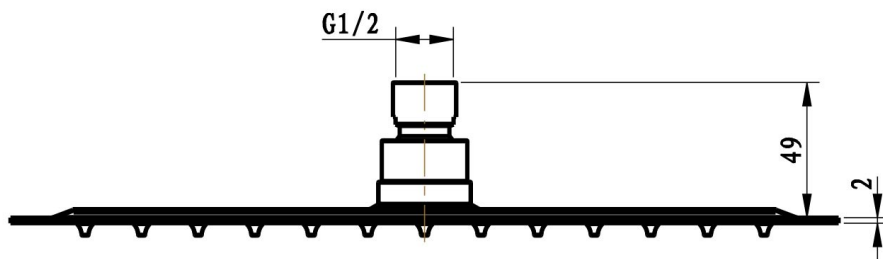

UNIVERSAL SHOWER ASSORTMENT UNIVERSAL SHOWERS

PRODUCT INFORMATION

Article title	Villeroy & Boch Universal Showers Rain shower Angular, Chrome
Article number	TVC00040230061
Assembly / Assembly type	Ceiling-mounted, wall-mounted
Scope of delivery	1 x shower head , 1 x installation instructions
Length in mm	300
Width in mm	300
Height in mm	51
Collection	Universal Showers
Weight in kg	1.591
Material	Stainless steel
Surface	glossy
Colour name	Chrome
EAN number	4051202465872
Model number	TVC000402300
Easy clean	Longer service life: optimum limescale removal by simply rubbing nozzles and aerators clean
Flow rate rain shower in litres per minute	19,7
Material	Stainless steel
Volume	7,703
Swivel aerator	No
Thermostat	No
Cool Tap	No
Rainshower type	Comfort rainshower

COLOURS

Colour	Description	Article number	EAN
	Chrome	TVC00040230061	4051202465872

CHARACTERISTICS

Longer service life: optimum limescale removal by simply rubbing nozzles and aerators clean

TECHNICAL DRAWINGS

TVC000402300

FLOW CHART