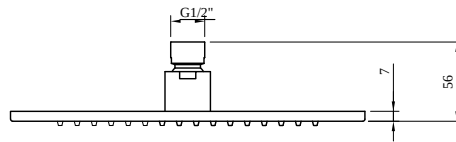

CHARACTERISTICS

An aerator enriches the water with air for a particularly soft, water-saving jet

Longer service life: optimum limescale removal by simply rubbing nozzles and aerators clean

TECHNICAL DRAWINGS

TVC000002000