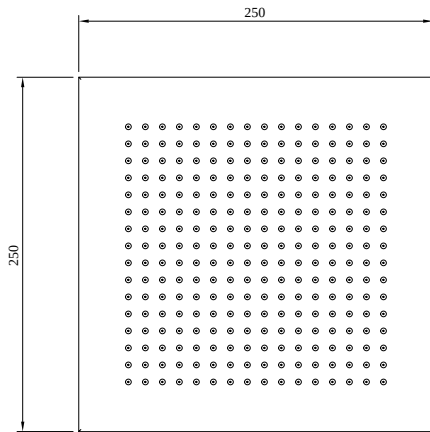

### PRODUCT INFORMATION

Article title	Villeroy & Boch Universal Showers Rain shower Angular, Matt Black
Article number	TVC000002000K5
Assembly / Assembly type	Ceiling-mounted, wall-mounted
Scope of delivery	1 x shower head , 1 x installation instructions
Length in mm	250
Width in mm	250
Height in mm	56
Collection	Universal Showers
Weight in kg	1.4
Material	Brass
Surface	matt
Colour name	Matt Black
EAN number	4051202979393
Model number	TVC000002000
Air plus	An aerator enriches the water with air for a particularly soft, water-saving jet
Easy clean	Longer service life: optimum limescale removal by simply rubbing nozzles and aerators clean
Flow rate rain shower in litres per minute	11,7
Material	Brass
Volume	5,417
Swivel aerator	No
Thermostat	No
Cool Tap	No
Rainshower type	AirPlus rainshower

## FLOW CHART