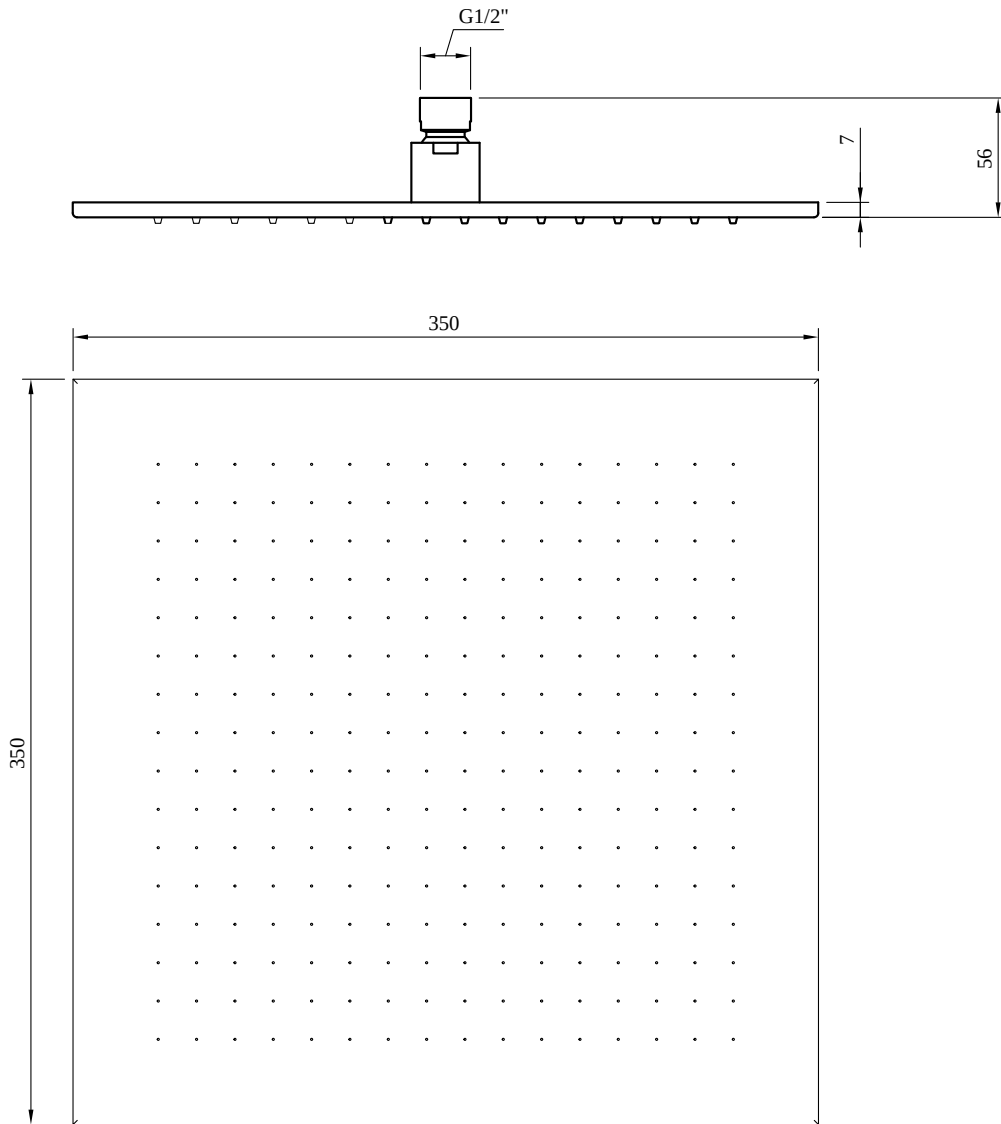

UNIVERSAL SHOWER ASSORTMENT UNIVERSAL SHOWERS

PRODUCT INFORMATION

Article title	Villeroy & Boch Universal Showers Rain shower Angular, Matt Black
Article number	TVC000006000K5
Assembly / Assembly type	Ceiling-mounted, wall-mounted
Scope of delivery	1 x shower head , 1 x installation instructions
Length in mm	350
Width in mm	350
Height in mm	56
Collection	Universal Showers
Weight in kg	2.7
Material	Brass
Surface	matt
Colour name	Matt Black
EAN number	4051202979324
Model number	TVC000006000
Air plus	An aerator enriches the water with air for a particularly soft, water-saving jet
Easy clean	Longer service life: optimum limescale removal by simply rubbing nozzles and aerators clean
Flow rate rain shower in litres per minute	11,9
Material	Brass
Volume	12,798
Swivel aerator	No
Thermostat	No
Cool Tap	No
Rainshower type	AirPlus rainshower

TECHNICAL DRAWINGS

TVC000006000

FLOW CHART