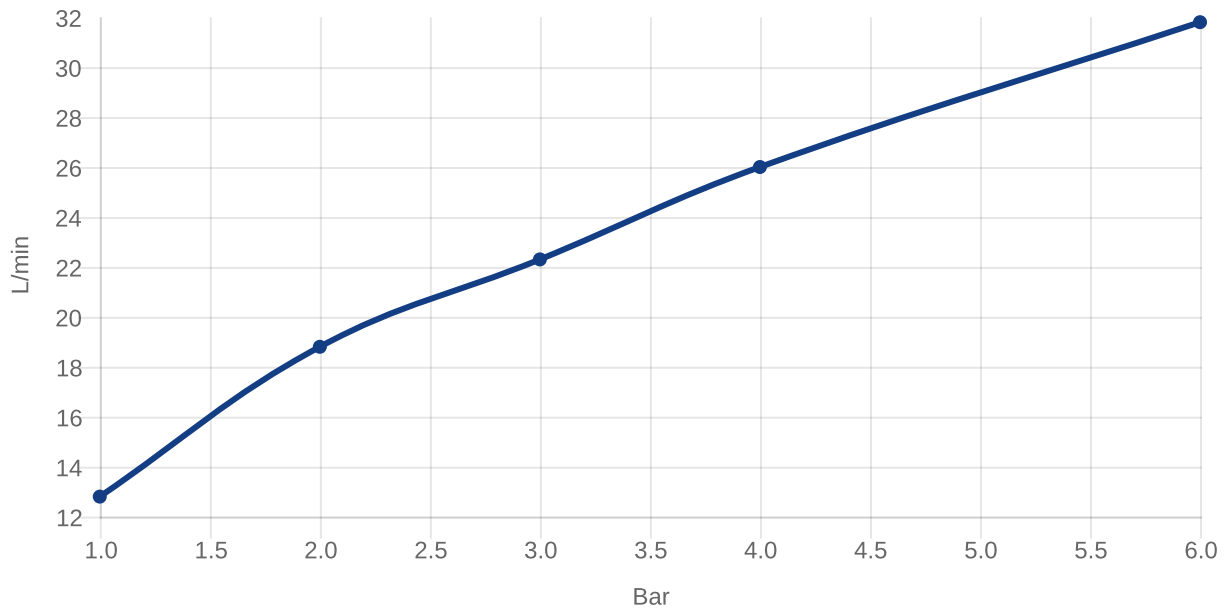

### PRODUCT INFORMATION

Article title	Villeroy & Boch Architectura Single-lever shower mixer, Chrome
Article number	TVS10300100061
Assembly / Assembly type	wall-mounted
Scope of delivery	1 x tap fitting , 1 x S-connection 1 x installation instructions
Length in mm	137
Width in mm	218
Height in mm	130
Collection	Architectura
Weight in kg	1.378
Material	Brass
Surface	glossy
Colour name	Chrome
EAN number	4062373655115
Model number	TVS103001000
Spacing of connection spigots in mm	150
Material	Brass
Volume	6,868
Cartridge	Cartridge with ceramic discs
Swivel aerator	No
Thermostat	No
Cool Tap	No

### COLOURS

Colour	Description	Article number	EAN
	Chrome	TVS10300100061	4062373655115

TECHNICAL DRAWINGS

TVS103001000

FLOW CHART

EXPLOSION DRAWINGS