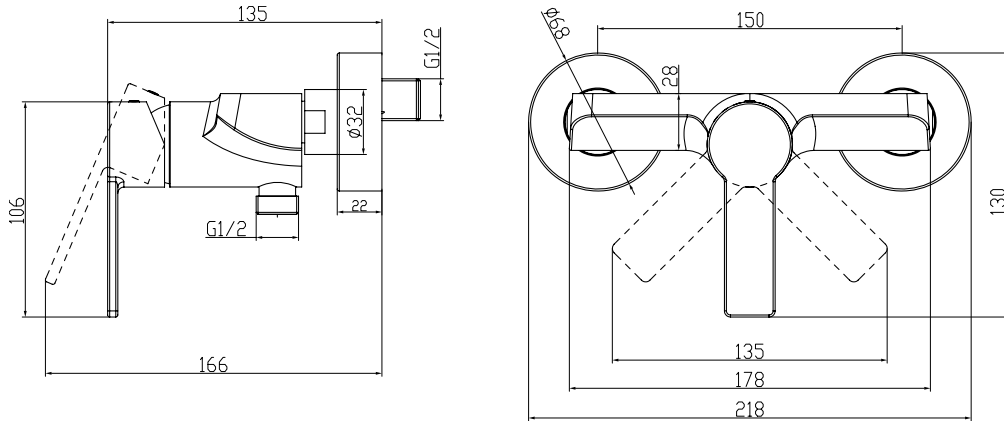

### PRODUCT INFORMATION

Article title	Villeroy & Boch Architectura Single-lever shower mixer, Chrome
Article number	TVS10300100061
Assembly / Assembly type	wall-mounted
Scope of delivery	1 x tap fitting , 1 x S-connection 1 x installation instructions
Length in mm	137
Width in mm	218
Height in mm	130
Collection	Architectura
Weight in kg	1.378
Material	Brass
Surface	glossy
Colour name	Chrome
EAN number	4062373655115
Model number	TVS103001000
Spacing of connection spigots in mm	150
Material	Brass
Volume	6,868
Cartridge	Cartridge with ceramic discs
Swivel aerator	No
Thermostat	No
Cool Tap	No

### COLOURS

Colour	Description	Article number	EAN
	Chrome	TVS10300100061	4062373655115

TECHNICAL DRAWINGS

TVS103001000

FLOW CHART

EXPLOSION DRAWINGS