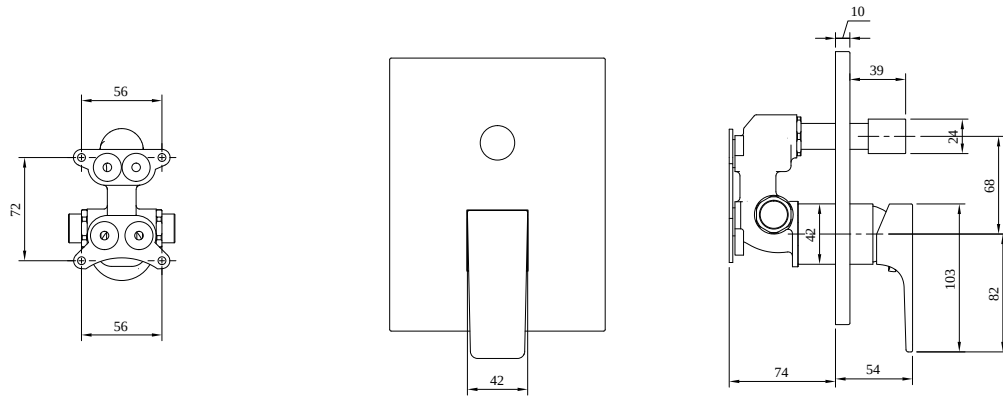

### PRODUCT INFORMATION

Article title	Villeroy & Boch Architectura Square Concealed single-lever bath / shower mixer, Chrome
Article number	TVS12500300061
Assembly / Assembly type	wall-mounted
Scope of delivery	1 x tap fitting , 1 x installation instructions
Length in mm	54
Width in mm	150
Height in mm	190
Collection	Architectura Square
Weight in kg	1.9
Material	Brass
Surface	glossy
Colour name	Chrome
EAN number	4062373755808
Model number	TVS125003000
Material	Brass
Cartridge	Cartridge with ceramic discs
Handle position	Centre
Swivel aerator	No
Thermostat	No
Cool Tap	No
Spray types	Comfort jet

### COLOURS

Colour	Description	Article number	EAN
	Chrome	TVS12500300061	4062373755808

TECHNICAL DRAWINGS

TVS125003000

FLOW CHART

EXPLOSION DRAWINGS

## BILL OF MATERIALS

No.	Article No.	Description	Quantity
2	TVP12500100061	Handle set	1
5	TVP00000102000	Cartridge	1
32	TVP12500500061	Cover plate	1