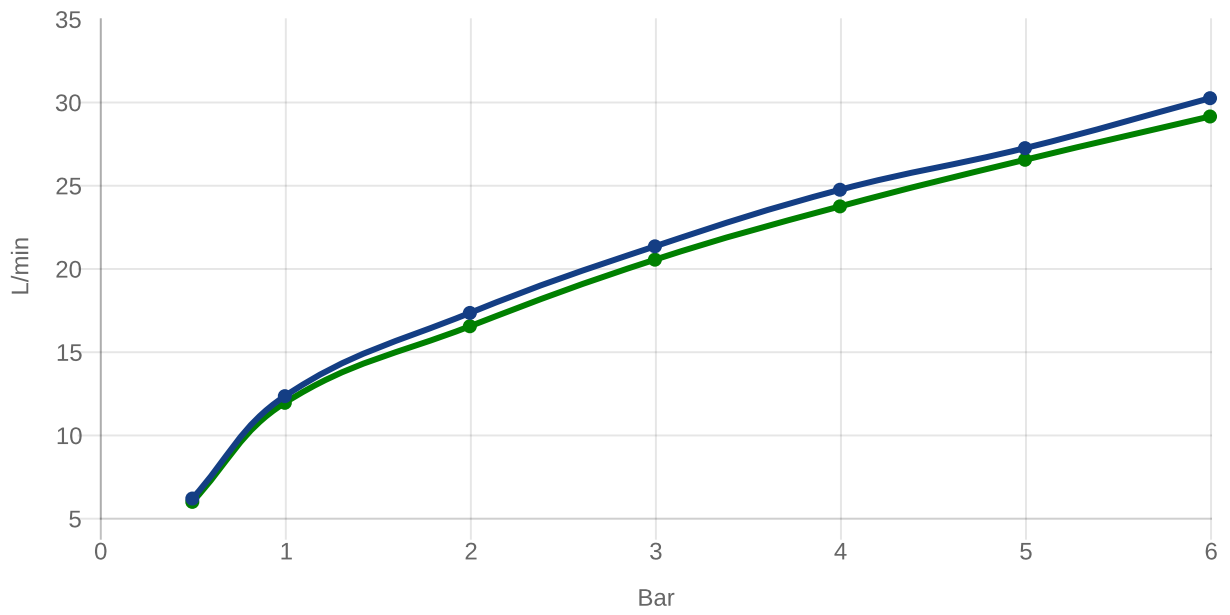

### PRODUCT INFORMATION

Article title	Villeroy & Boch Architectura Square Concealed single-lever bath / shower mixer, Chrome
Article number	TVS12500300061
Assembly / Assembly type	wall-mounted
Scope of delivery	1 x tap fitting , 1 x installation instructions
Length in mm	54
Width in mm	150
Height in mm	190
Collection	Architectura Square
Weight in kg	1.9
Material	Brass
Surface	glossy
Colour name	Chrome
EAN number	4062373755808
Model number	TVS125003000
Material	Brass
Cartridge	Cartridge with ceramic discs
Handle position	Centre
Swivel aerator	No
Thermostat	No
Cool Tap	No
Spray types	Comfort jet

### COLOURS

Colour	Description	Article number	EAN
	Chrome	TVS12500300061	4062373755808

TECHNICAL DRAWINGS

TVS125003000

FLOW CHART

EXPLOSION DRAWINGS