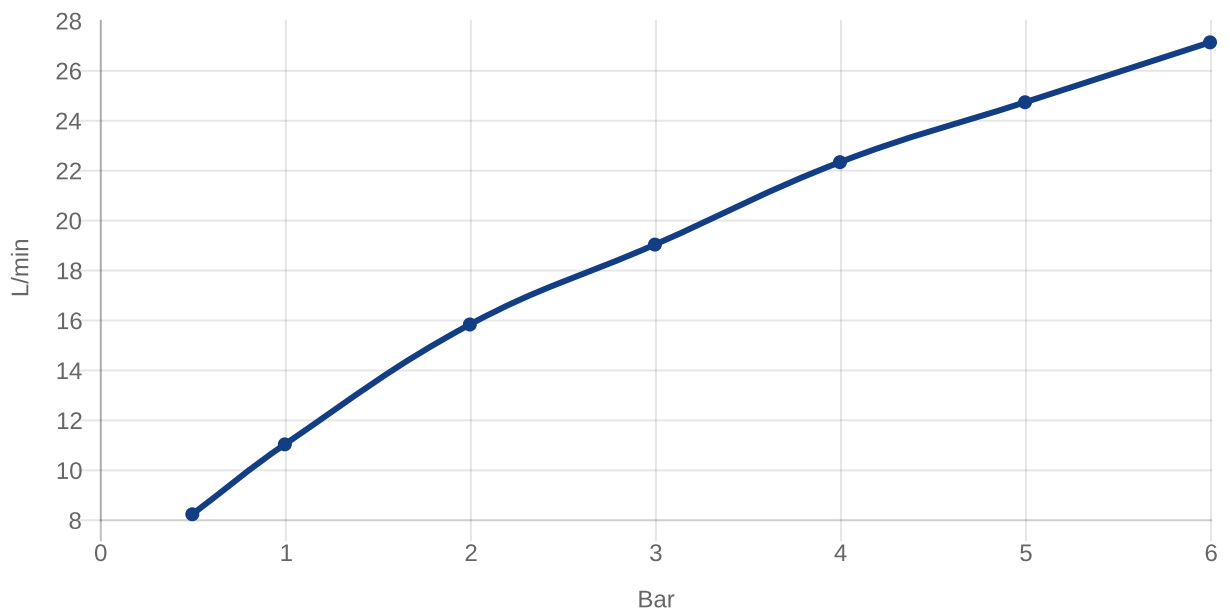

### PRODUCT INFORMATION

Article title	Villeroy & Boch Architectura Concealed single-lever bath / shower mixer, Chrome
Article number	TVS10335200061
Assembly / Assembly type	wall-mounted
Scope of delivery	1 x tap fitting , 1 x installation instructions
Length in mm	36
Width in mm	170
Height in mm	170
Collection	Architectura
Weight in kg	1.2
Material	Brass
Surface	glossy
Colour name	Chrome
EAN number	4051202466497
Model number	TVS103352000
Material	Brass
Volume	6,552
Cartridge	Cartridge with ceramic discs
Swivel aerator	No
Thermostat	No
Cool Tap	No

### COLOURS

Colour	Description	Article number	EAN
	Chrome	TVS10335200061	4051202466497

TECHNICAL DRAWINGS

TVS103352000

FLOW CHART

EXPLOSION DRAWINGS