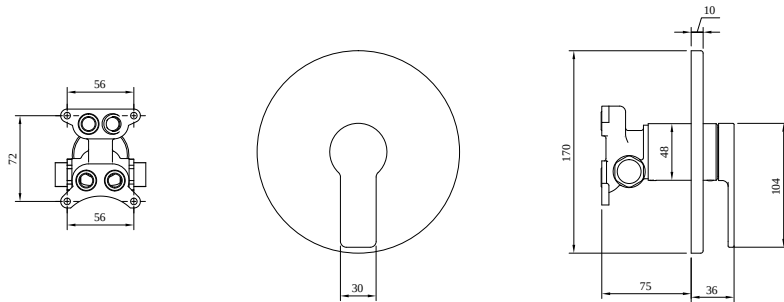

### PRODUCT INFORMATION

Article title	Villeroy & Boch Architectura Concealed single-lever bath / shower mixer, Chrome
Article number	TVS10335200061
Assembly / Assembly type	wall-mounted
Scope of delivery	1 x tap fitting , 1 x installation instructions
Length in mm	36
Width in mm	170
Height in mm	170
Collection	Architectura
Weight in kg	1.2
Material	Brass
Surface	glossy
Colour name	Chrome
EAN number	4051202466497
Model number	TVS103352000
Material	Brass
Volume	6,552
Cartridge	Cartridge with ceramic discs
Swivel aerator	No
Thermostat	No
Cool Tap	No

### COLOURS

Colour	Description	Article number	EAN
	Chrome	TVS10335200061	4051202466497

TECHNICAL DRAWINGS

TVS103352000

FLOW CHART

EXPLOSION DRAWINGS

## BILL OF MATERIALS

No.	Article No.	Description	Quantity
2	TVP10300408061	Handle set	1
5	TVP00000102000	Cartridge	1
32	TVP00001009061	Cover plate	1