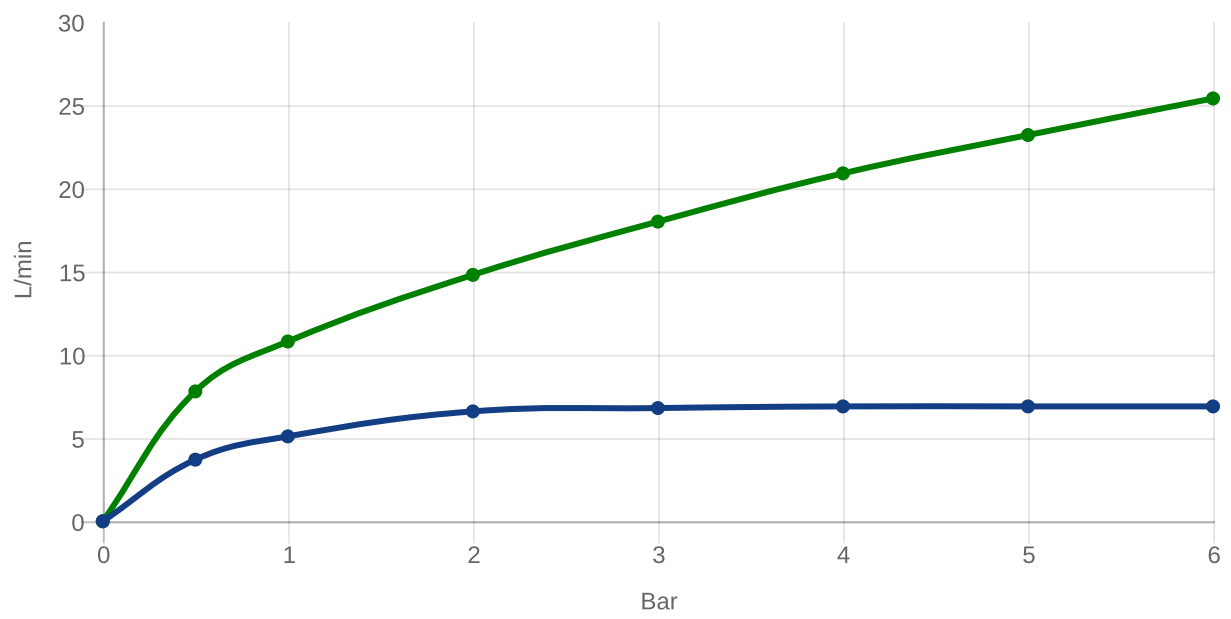

UNIVERSAL SHOWER ASSORTMENT ARCHITECTURA

PRODUCT INFORMATION

| | |
|--------------------------|---------------------------------------------------------------------------------|
| Article title | Villeroy & Boch Architectura Concealed single-lever bath / shower mixer, Chrome |
| Article number | TVS10335300061 |
| Assembly / Assembly type | wall-mounted |
| Scope of delivery | 1 x tap fitting , 1 x installation instructions |
| Length in mm | 42 |
| Width in mm | 170 |
| Height in mm | 170 |
| Collection | Architectura |
| Weight in kg | 1.503 |
| Material | Brass |
| Surface | glossy |
| Colour name | Chrome |
| EAN number | 4051202466503 |
| Model number | TVS103353000 |
| Material | Brass |
| Volume | 6,552 |
| Cartridge | Cartridge with ceramic discs |
| Swivel aerator | No |
| Thermostat | No |
| Cool Tap | No |

COLOURS

| Colour | Description | Article number | EAN |
|-------------------------------------------------------------------------------------|-------------|----------------|---------------|
|  | Chrome | TVS10335300061 | 4051202466503 |

TECHNICAL DRAWINGS

TVS103353000

FLOW CHART

EXPLOSION DRAWINGS

BILL OF MATERIALS

| No. | Article No. | Description | Quantity |
|-----|----------------|-----------------|----------|
| 2 | TVP10300408061 | Handle set | 1 |
| 5 | TVP00000102000 | Cartridge | 1 |
| 25 | TVP00000815000 | Button selector | 1 |
| 32 | TVP00001010061 | Cover plate | 1 |
| 36 | TVP00000804000 | Diverter | 1 |