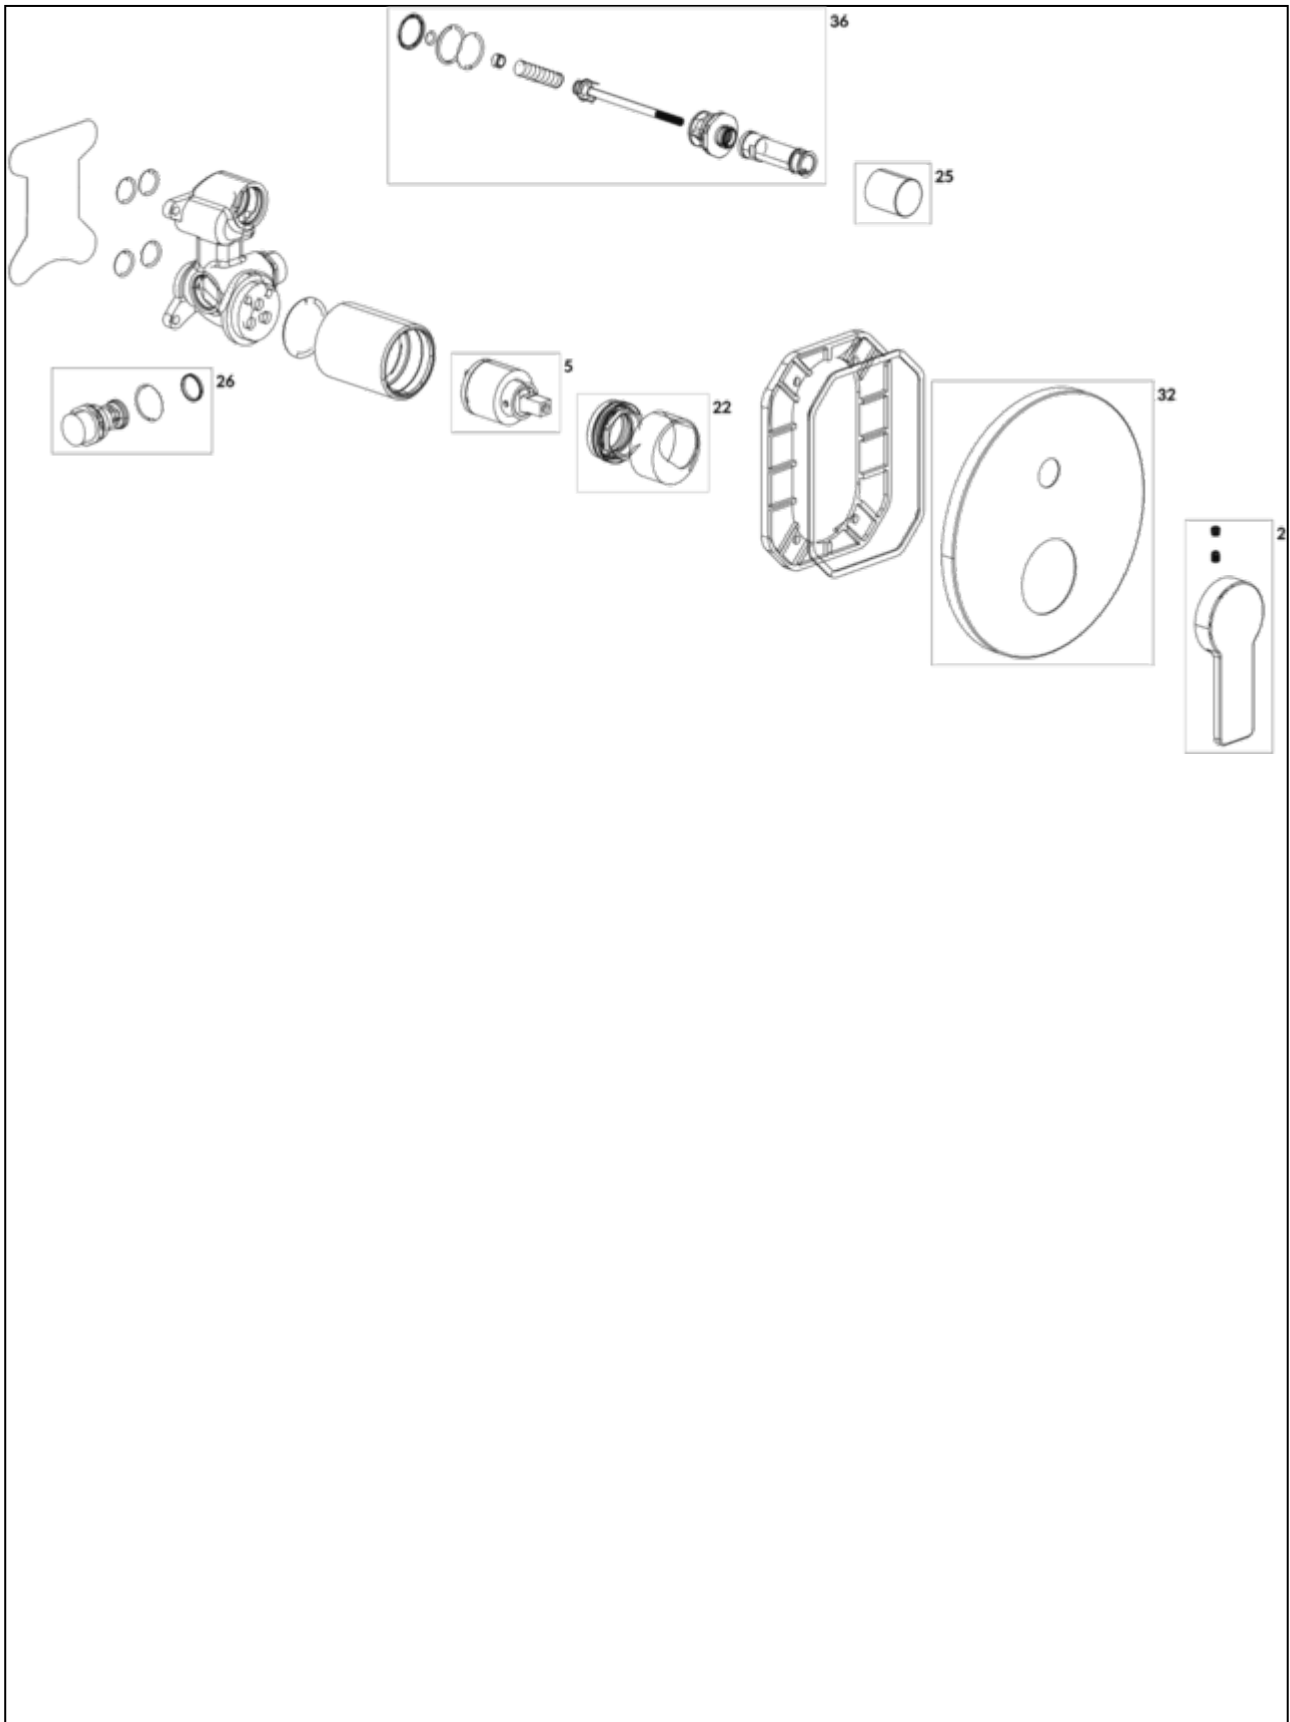

UNIVERSAL SHOWER ASSORTMENT ARCHITECTURA

PRODUCT INFORMATION

| | |
|--------------------------|---------------------------------------------------------------------------------|
| Article title | Villeroy & Boch Architectura Concealed single-lever bath / shower mixer, Chrome |
| Article number | TVS10335300061 |
| Assembly / Assembly type | wall-mounted |
| Scope of delivery | 1 x tap fitting , 1 x installation instructions |
| Length in mm | 42 |
| Width in mm | 170 |
| Height in mm | 170 |
| Collection | Architectura |
| Weight in kg | 1.503 |
| Material | Brass |
| Surface | glossy |
| Colour name | Chrome |
| EAN number | 4051202466503 |
| Model number | TVS103353000 |
| Material | Brass |
| Volume | 6,552 |
| Cartridge | Cartridge with ceramic discs |
| Swivel aerator | No |
| Thermostat | No |
| Cool Tap | No |

COLOURS

| Colour | Description | Article number | EAN |
|-------------------------------------------------------------------------------------|-------------|----------------|---------------|
|  | Chrome | TVS10335300061 | 4051202466503 |

TECHNICAL DRAWINGS

TVS103353000

FLOW CHART

EXPLOSION DRAWINGS

BILL OF MATERIALS

| No. | Article No. | Description | Quantity |
|-----|----------------|-----------------|----------|
| 2 | TVP10300408061 | Handle set | 1 |
| 5 | TVP00000102000 | Cartridge | 1 |
| 25 | TVP00000815000 | Button selector | 1 |
| 32 | TVP00001010061 | Cover plate | 1 |
| 36 | TVP00000804000 | Diverter | 1 |