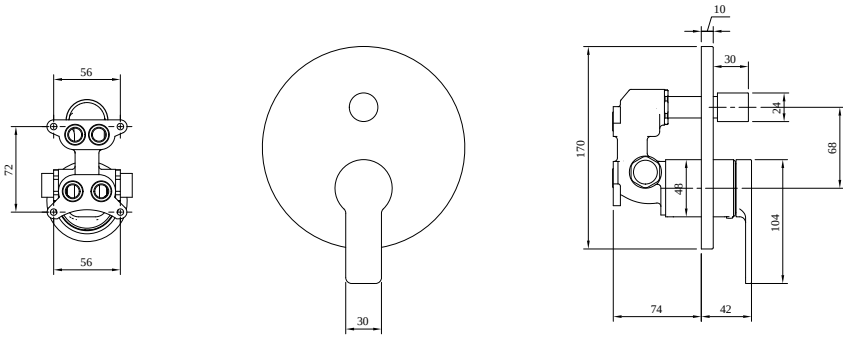

UNIVERSAL SHOWER ASSORTMENT ARCHITECTURA

PRODUCT INFORMATION

| | |
|--------------------------|---------------------------------------------------------------------------------|
| Article title | Villeroy & Boch Architectura Concealed single-lever bath / shower mixer, Chrome |
| Article number | TVS10335300061 |
| Assembly / Assembly type | wall-mounted |
| Scope of delivery | 1 x tap fitting , 1 x installation instructions |
| Length in mm | 42 |
| Width in mm | 170 |
| Height in mm | 170 |
| Collection | Architectura |
| Weight in kg | 1.503 |
| Material | Brass |
| Surface | glossy |
| Colour name | Chrome |
| EAN number | 4051202466503 |
| Model number | TVS103353000 |
| Material | Brass |
| Volume | 6,552 |
| Cartridge | Cartridge with ceramic discs |
| Swivel aerator | No |
| Thermostat | No |
| Cool Tap | No |

COLOURS

| Colour | Description | Article number | EAN |
|-------------------------------------------------------------------------------------|-------------|----------------|---------------|
|  | Chrome | TVS10335300061 | 4051202466503 |

TECHNICAL DRAWINGS

TVS103353000

FLOW CHART

EXPLOSION DRAWINGS

BILL OF MATERIALS

| No. | Article No. | Description | Quantity |
|-----|----------------|-----------------|----------|
| 2 | TVP10300408061 | Handle set | 1 |
| 5 | TVP00000102000 | Cartridge | 1 |
| 25 | TVP00000815000 | Button selector | 1 |
| 32 | TVP00001010061 | Cover plate | 1 |
| 36 | TVP00000804000 | Diverter | 1 |