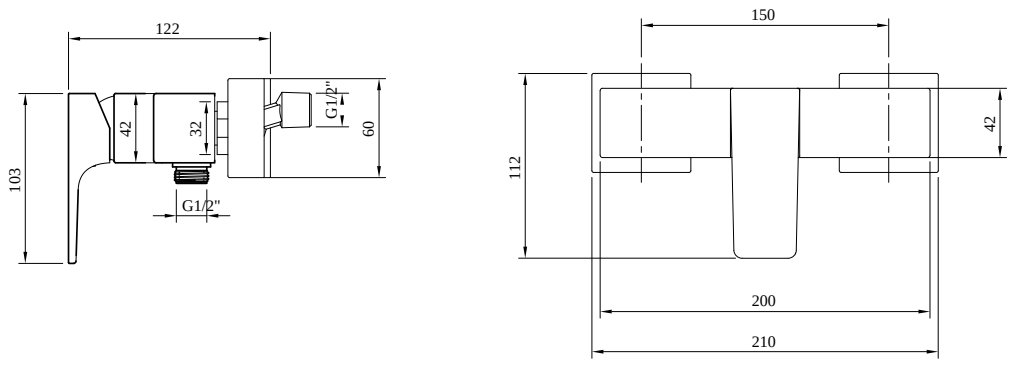

UNIVERSAL SHOWER ASSORTMENT ARCHITECTURA SQUARE

PRODUCT INFORMATION

Article title	Villeroy & Boch Architectura Square Single-lever shower mixer, Chrome
Article number	TVS12500100061
Assembly / Assembly type	wall-mounted
Scope of delivery	1 x tap fitting , 1 x S-connection 1 x installation instructions
Length in mm	122
Width in mm	210
Height in mm	112
Collection	Architectura Square
Weight in kg	2.05
Material	Brass
Surface	glossy
Colour name	Chrome
EAN number	4062373755679
Model number	TVS125001000
Spacing of connection spigots in mm	150
Material	Brass
Cartridge	Cartridge with ceramic discs
Handle position	Centre
Diameter of faucet body	42
Swivel aerator	No
Thermostat	No
Cool Tap	No

COLOURS

Colour	Description	Article number	EAN
	Chrome	TVS12500100061	4062373755679

TECHNICAL DRAWINGS

TVS125001000

FLOW CHART

EXPLOSION DRAWINGS

BILL OF MATERIALS

No.	Article No.	Description	Quantity
2	TVP12500100061	Handle set	1
5	TVP00000102000	Cartridge	1
30	TVP00000905000	Check valve	1
32	TVP12500400061	Cover plate	1