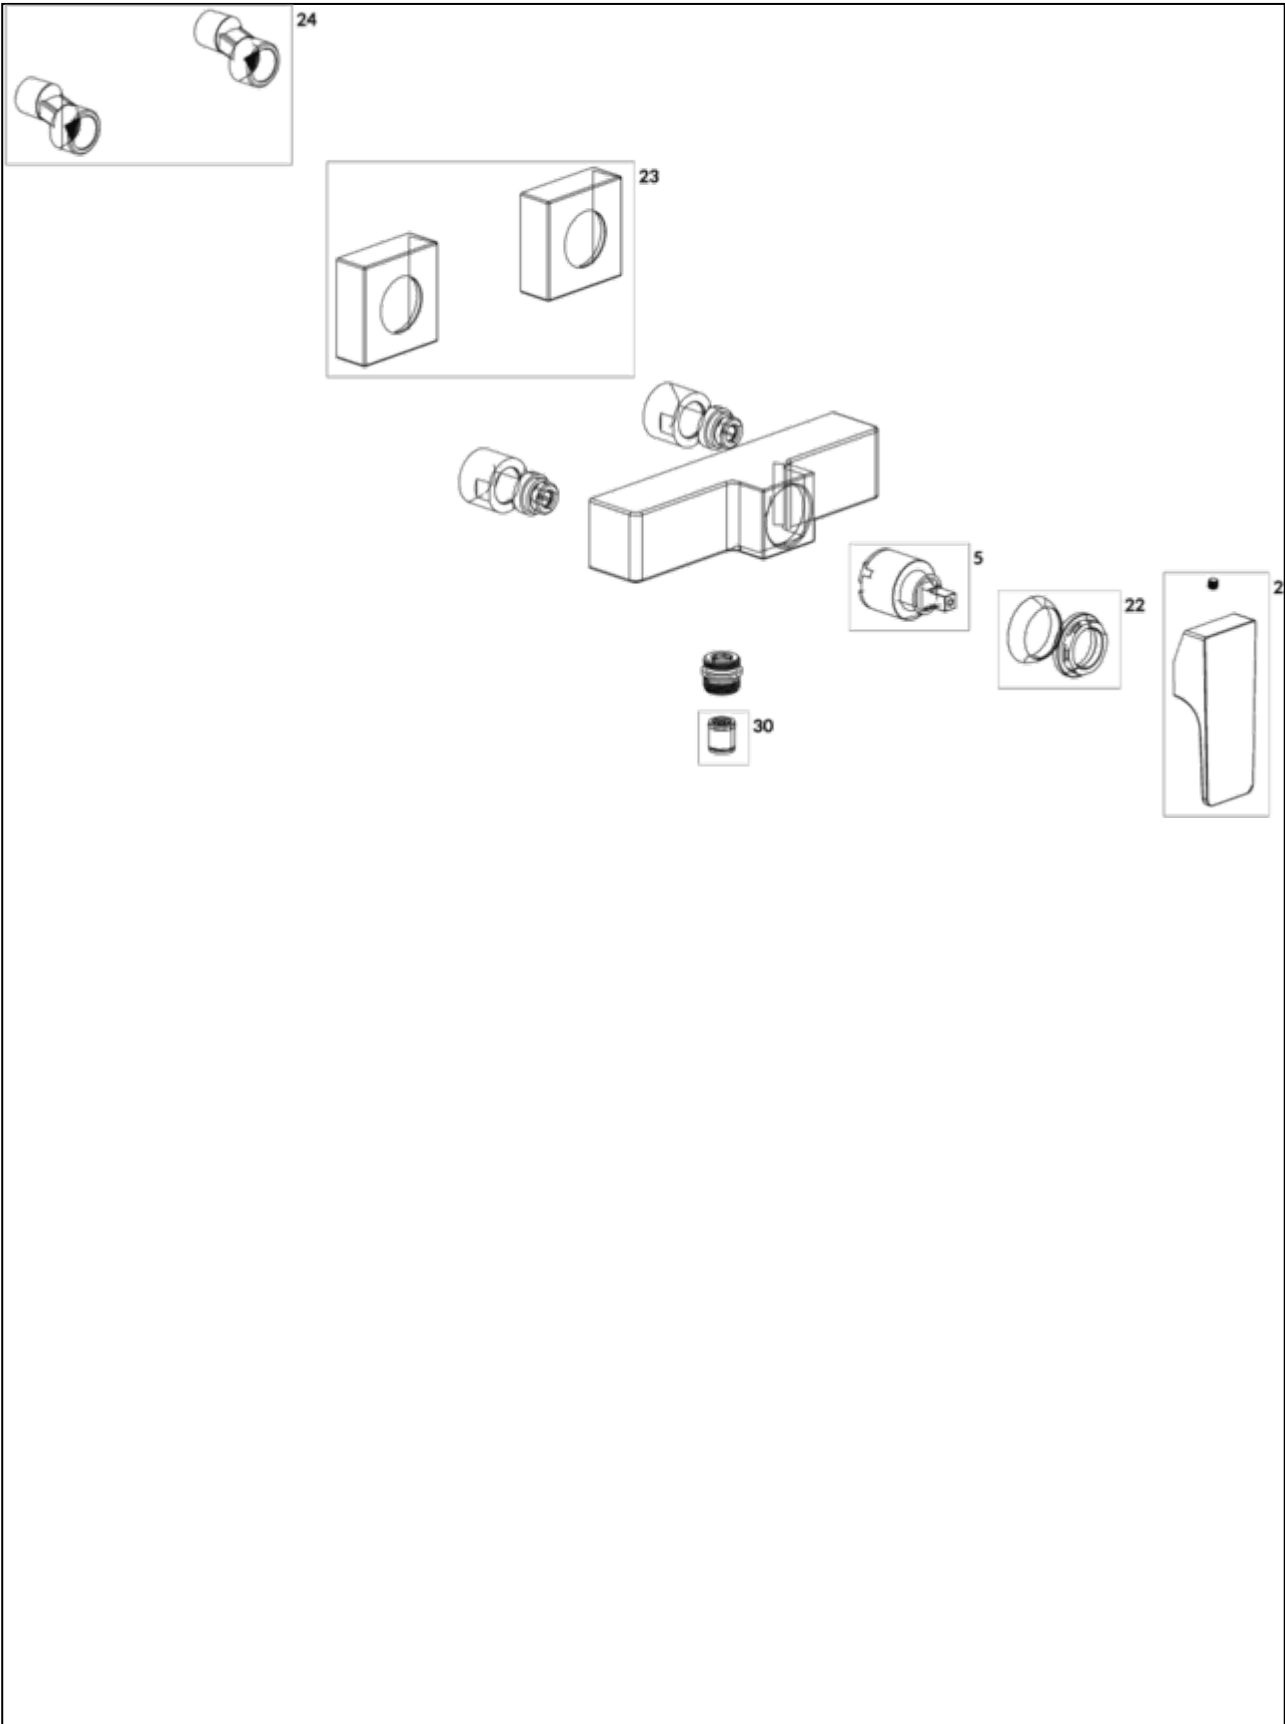

UNIVERSAL SHOWER ASSORTMENT ARCHITECTURA SQUARE

PRODUCT INFORMATION

Article title	Villeroy & Boch Architectura Square Single-lever shower mixer, Chrome
Article number	TVS12500100061
Assembly / Assembly type	wall-mounted
Scope of delivery	1 x tap fitting , 1 x S-connection 1 x installation instructions
Length in mm	122
Width in mm	210
Height in mm	112
Collection	Architectura Square
Weight in kg	2.05
Material	Brass
Surface	glossy
Colour name	Chrome
EAN number	4062373755679
Model number	TVS125001000
Spacing of connection spigots in mm	150
Material	Brass
Cartridge	Cartridge with ceramic discs
Handle position	Centre
Diameter of faucet body	42
Swivel aerator	No
Thermostat	No
Cool Tap	No

COLOURS

Colour	Description	Article number	EAN
	Chrome	TVS12500100061	4062373755679

TECHNICAL DRAWINGS

TVS125001000

FLOW CHART

EXPLOSION DRAWINGS

BILL OF MATERIALS

No.	Article No.	Description	Quantity
2	TVP12500100061	Handle set	1
5	TVP00000102000	Cartridge	1
30	TVP00000905000	Check valve	1
32	TVP12500400061	Cover plate	1