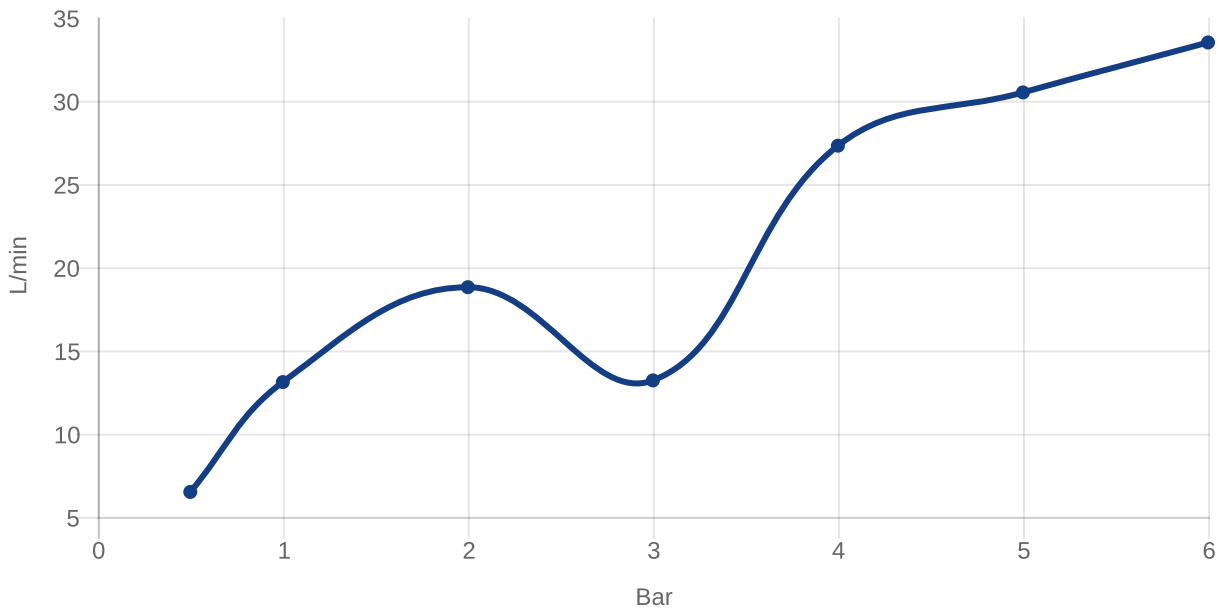

UNIVERSAL SHOWER ASSORTMENT ARCHITECTURA SQUARE

PRODUCT INFORMATION

Article title	Villeroy & Boch Architectura Square Single-lever shower mixer, Chrome
Article number	TVS12500100061
Assembly / Assembly type	wall-mounted
Scope of delivery	1 x tap fitting , 1 x S-connection 1 x installation instructions
Length in mm	122
Width in mm	210
Height in mm	112
Collection	Architectura Square
Weight in kg	2.05
Material	Brass
Surface	glossy
Colour name	Chrome
EAN number	4062373755679
Model number	TVS125001000
Spacing of connection spigots in mm	150
Material	Brass
Cartridge	Cartridge with ceramic discs
Handle position	Centre
Diameter of faucet body	42
Swivel aerator	No
Thermostat	No
Cool Tap	No

COLOURS

Colour	Description	Article number	EAN
	Chrome	TVS12500100061	4062373755679

TECHNICAL DRAWINGS

TVS125001000

FLOW CHART

EXPLOSION DRAWINGS

BILL OF MATERIALS

No.	Article No.	Description	Quantity
2	TVP12500100061	Handle set	1
5	TVP00000102000	Cartridge	1
30	TVP00000905000	Check valve	1
32	TVP12500400061	Cover plate	1