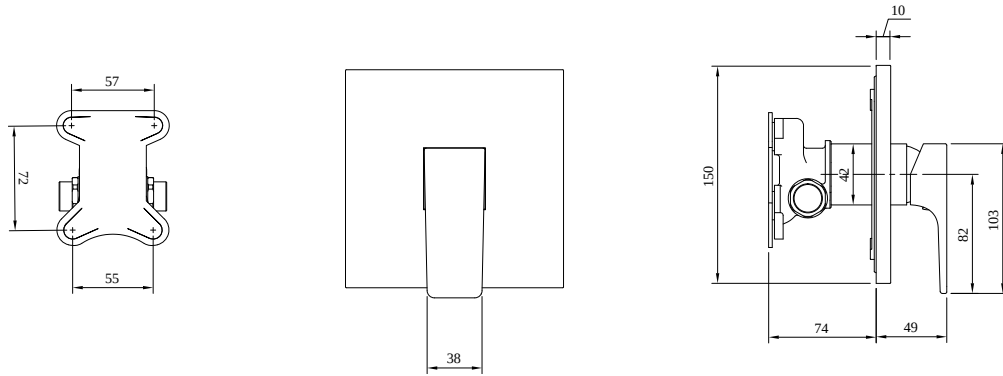

UNIVERSAL SHOWER ASSORTMENT ARCHITECTURA SQUARE

PRODUCT INFORMATION

Article title	Villeroy & Boch Architectura Square Concealed single-lever bath / shower mixer, Brushed Gold
Article number	TVS12500200076
Assembly / Assembly type	wall-mounted
Scope of delivery	1 x tap fitting , 1 x installation instructions
Length in mm	49
Width in mm	150
Height in mm	150
Collection	Architectura Square
Weight in kg	1.59
Material	Brass
Surface	matt
Colour name	Brushed Gold
EAN number	4062373809686
Model number	TVS125002000
Material	Brass
Cartridge	Cartridge with ceramic discs
Handle position	Centre
Swivel aerator	No
Thermostat	No
Cool Tap	No

COLOURS

Colour	Description	Article number	EAN
	Brushed Gold	TVS12500200076	4062373809686

TECHNICAL DRAWINGS

TVS125002000

FLOW CHART

EXPLOSION DRAWINGS

BILL OF MATERIALS

No.	Article No.	Description	Quantity
5	TVP00000102000	Cartridge	1