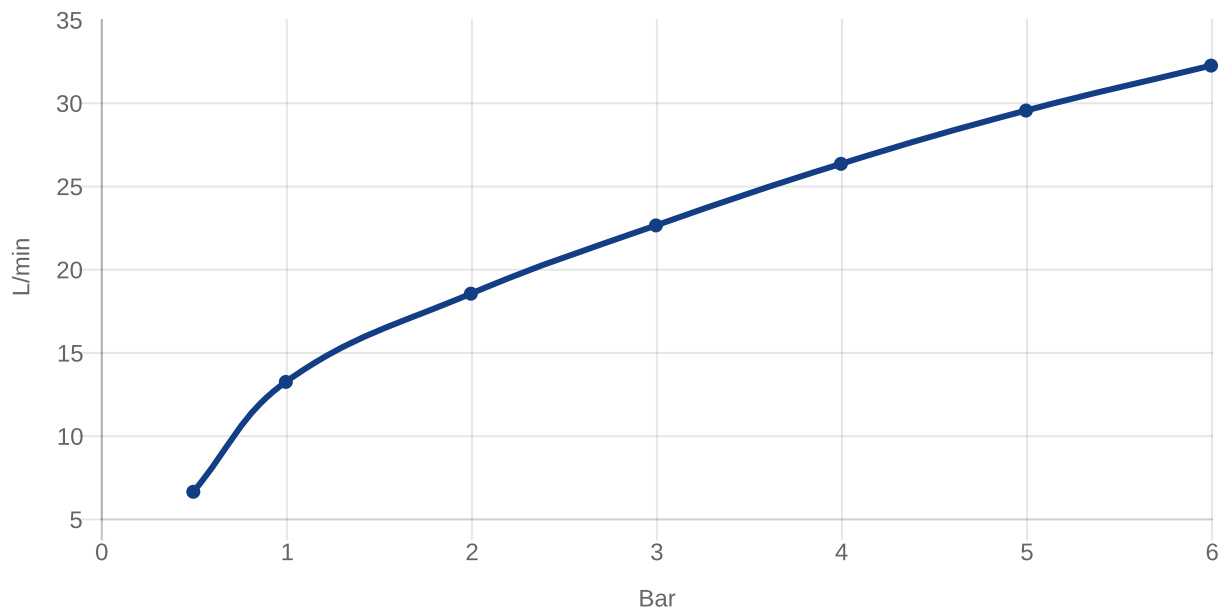

UNIVERSAL SHOWER ASSORTMENT ARCHITECTURA SQUARE

PRODUCT INFORMATION

Article title	Villeroy & Boch Architectura Square Concealed single-lever bath / shower mixer, Brushed Gold
Article number	TVS12500200076
Assembly / Assembly type	wall-mounted
Scope of delivery	1 x tap fitting , 1 x installation instructions
Length in mm	49
Width in mm	150
Height in mm	150
Collection	Architectura Square
Weight in kg	1.59
Material	Brass
Surface	matt
Colour name	Brushed Gold
EAN number	4062373809686
Model number	TVS125002000
Material	Brass
Cartridge	Cartridge with ceramic discs
Handle position	Centre
Swivel aerator	No
Thermostat	No
Cool Tap	No

COLOURS

Colour	Description	Article number	EAN
	Brushed Gold	TVS12500200076	4062373809686

TECHNICAL DRAWINGS

TVS125002000

FLOW CHART

EXPLOSION DRAWINGS

BILL OF MATERIALS

No.	Article No.	Description	Quantity
5	TVP00000102000	Cartridge	1