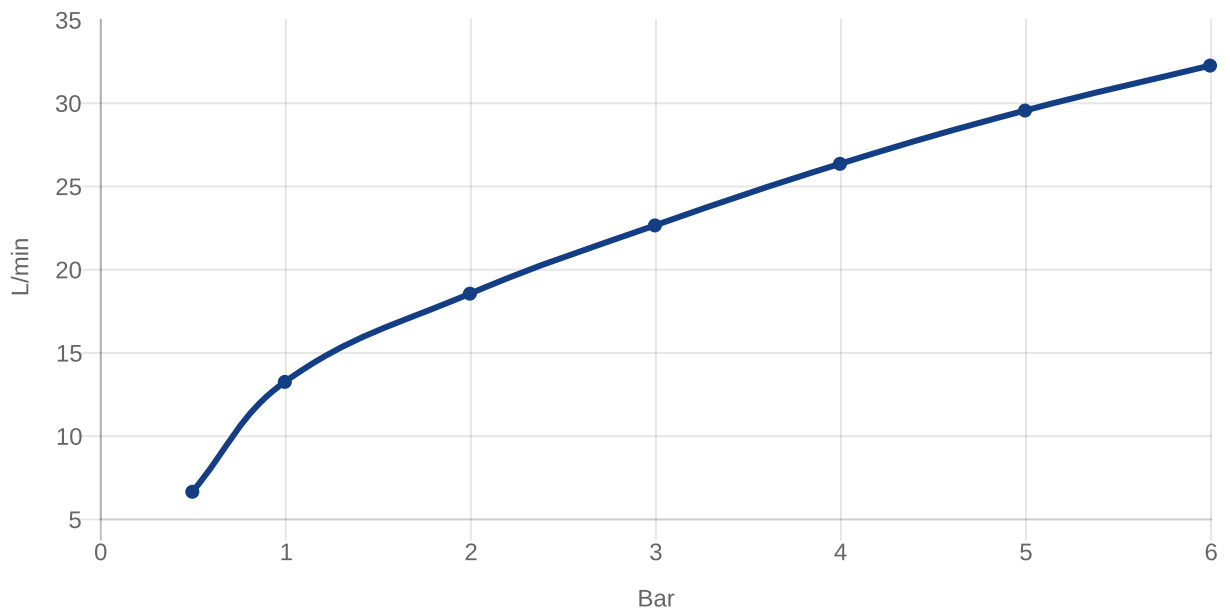

### PRODUCT INFORMATION

Article title	Villeroy & Boch Architectura Square Concealed single-lever bath / shower mixer, Brushed Nickel Matt
Article number	TVS12500200064
Assembly / Assembly type	wall-mounted
Scope of delivery	1 x tap fitting , 1 x installation instructions
Length in mm	49
Width in mm	150
Height in mm	150
Collection	Architectura Square
Weight in kg	1.59
Material	Brass
Surface	matt
Colour name	Brushed Nickel Matt
EAN number	4062373810088
Model number	TVS125002000
Material	Brass
Cartridge	Cartridge with ceramic discs
Handle position	Centre
Swivel aerator	No
Thermostat	No
Cool Tap	No

### COLOURS

Colour	Description	Article number	EAN
	Brushed Nickel Matt	TVS12500200064	4062373810088

TECHNICAL DRAWINGS

TVS125002000

FLOW CHART

EXPLOSION DRAWINGS

**BILL OF MATERIALS**

No.	Article No.	Description	Quantity
5	TVP00000102000	Cartridge	1