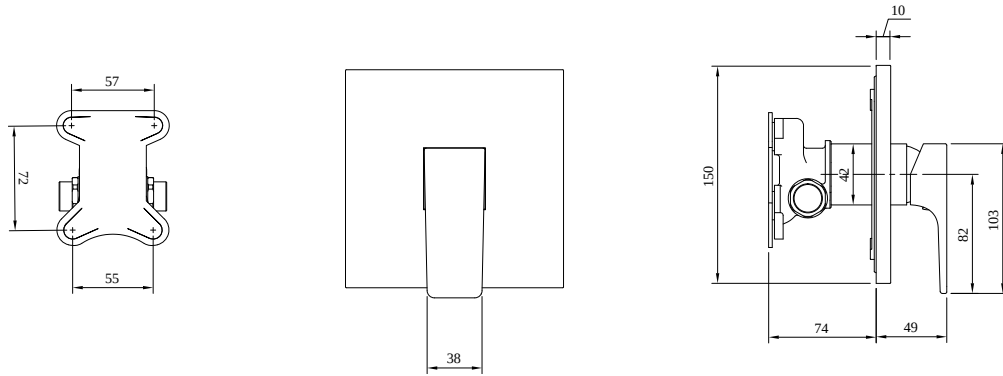

### PRODUCT INFORMATION

Article title	Villeroy & Boch Architectura Square Concealed single-lever bath / shower mixer, Brushed Nickel Matt
Article number	TVS12500200064
Assembly / Assembly type	wall-mounted
Scope of delivery	1 x tap fitting , 1 x installation instructions
Length in mm	49
Width in mm	150
Height in mm	150
Collection	Architectura Square
Weight in kg	1.59
Material	Brass
Surface	matt
Colour name	Brushed Nickel Matt
EAN number	4062373810088
Model number	TVS125002000
Material	Brass
Cartridge	Cartridge with ceramic discs
Handle position	Centre
Swivel aerator	No
Thermostat	No
Cool Tap	No

### COLOURS

Colour	Description	Article number	EAN
	Brushed Nickel Matt	TVS12500200064	4062373810088

TECHNICAL DRAWINGS

TVS125002000

FLOW CHART

EXPLOSION DRAWINGS

**BILL OF MATERIALS**

No.	Article No.	Description	Quantity
5	TVP00000102000	Cartridge	1