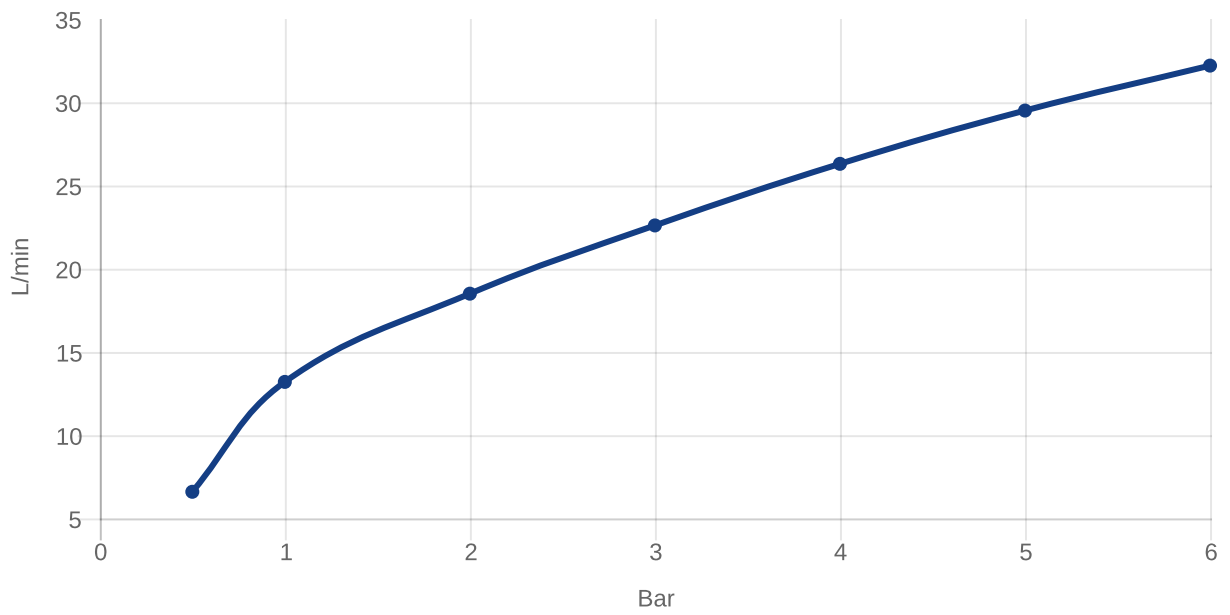

UNIVERSAL SHOWER ASSORTMENT ARCHITECTURA SQUARE

PRODUCT INFORMATION

Article title	Villeroy & Boch Architectura Square Concealed single-lever bath / shower mixer, Chrome
Article number	TVS12500200061
Assembly / Assembly type	wall-mounted
Scope of delivery	1 x tap fitting , 1 x installation instructions
Length in mm	49
Width in mm	150
Height in mm	150
Collection	Architectura Square
Weight in kg	1.59
Material	Brass
Surface	glossy
Colour name	Chrome
EAN number	4062373755693
Model number	TVS125002000
Material	Brass
Cartridge	Cartridge with ceramic discs
Handle position	Centre
Swivel aerator	No
Thermostat	No
Cool Tap	No

COLOURS

Colour	Description	Article number	EAN
	Chrome	TVS12500200061	4062373755693

TECHNICAL DRAWINGS

TVS125002000

FLOW CHART

EXPLOSION DRAWINGS

BILL OF MATERIALS

No.	Article No.	Description	Quantity
2	TVP12500100061	Handle set	1
5	TVP00000102000	Cartridge	1
32	TVP12500600061	Cover plate	1