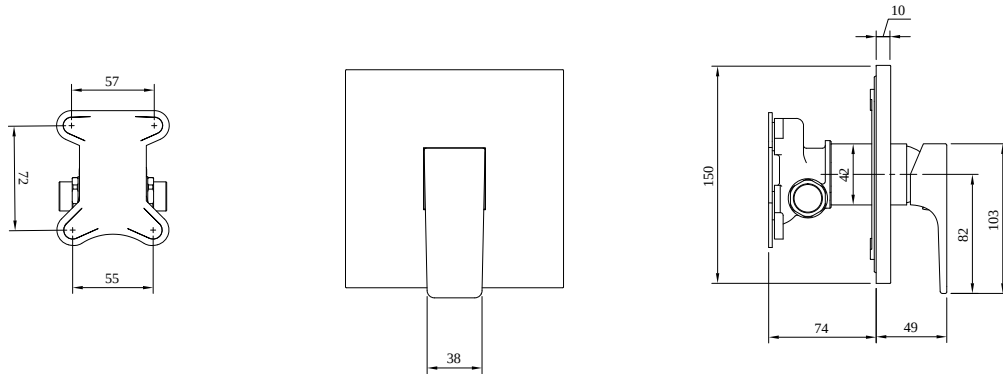

UNIVERSAL SHOWER ASSORTMENT ARCHITECTURA SQUARE

PRODUCT INFORMATION

Article title	Villeroy & Boch Architectura Square Concealed single-lever bath / shower mixer, Chrome
Article number	TVS12500200061
Assembly / Assembly type	wall-mounted
Scope of delivery	1 x tap fitting , 1 x installation instructions
Length in mm	49
Width in mm	150
Height in mm	150
Collection	Architectura Square
Weight in kg	1.59
Material	Brass
Surface	glossy
Colour name	Chrome
EAN number	4062373755693
Model number	TVS125002000
Material	Brass
Cartridge	Cartridge with ceramic discs
Handle position	Centre
Swivel aerator	No
Thermostat	No
Cool Tap	No

COLOURS

Colour	Description	Article number	EAN
	Chrome	TVS12500200061	4062373755693

TECHNICAL DRAWINGS

TVS125002000

FLOW CHART

EXPLOSION DRAWINGS

BILL OF MATERIALS

No.	Article No.	Description	Quantity
2	TVP12500100061	Handle set	1
5	TVP00000102000	Cartridge	1
32	TVP12500600061	Cover plate	1