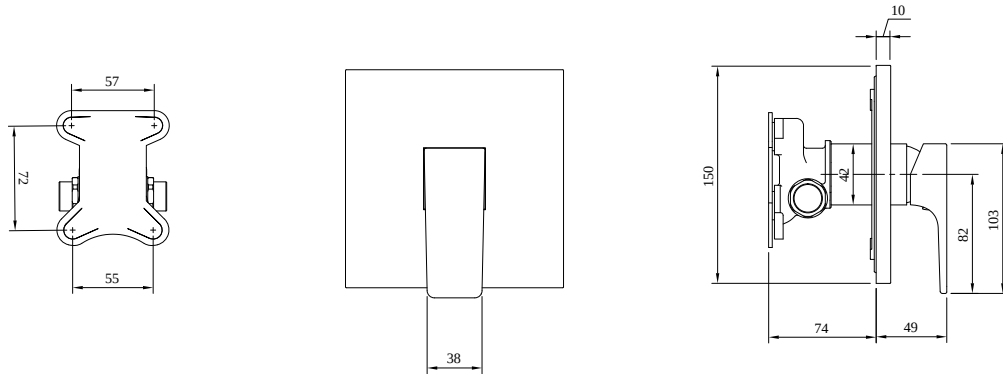

UNIVERSAL SHOWER ASSORTMENT ARCHITECTURA SQUARE

PRODUCT INFORMATION

Article title	Villeroy & Boch Architectura Square Concealed single-lever bath / shower mixer, Matt Black
Article number	TVS125002000K5
Assembly / Assembly type	wall-mounted
Scope of delivery	1 x tap fitting , 1 x installation instructions
Length in mm	49
Width in mm	150
Height in mm	150
Collection	Architectura Square
Weight in kg	1.59
Material	Brass
Surface	matt
Colour name	Matt Black
EAN number	4062373809983
Model number	TVS125002000
Material	Brass
Cartridge	Cartridge with ceramic discs
Handle position	Centre
Swivel aerator	No
Thermostat	No
Cool Tap	No

COLOURS

Colour	Description	Article number	EAN
	Matt Black	TVS125002000K5	4062373809983

TECHNICAL DRAWINGS

TVS125002000

FLOW CHART

EXPLOSION DRAWINGS

BILL OF MATERIALS

No.	Article No.	Description	Quantity
5	TVP00000102000	Cartridge	1