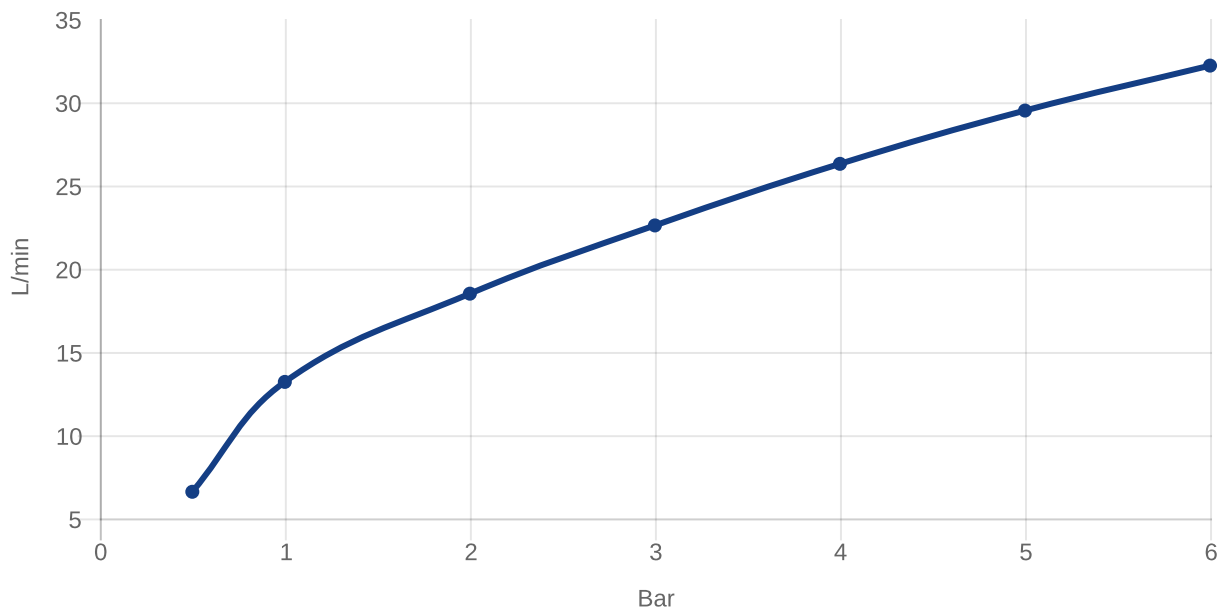

UNIVERSAL SHOWER ASSORTMENT ARCHITECTURA SQUARE

PRODUCT INFORMATION

Article title	Villeroy & Boch Architectura Square Concealed single-lever bath / shower mixer, Matt Black
Article number	TVS125002000K5
Assembly / Assembly type	wall-mounted
Scope of delivery	1 x tap fitting , 1 x installation instructions
Length in mm	49
Width in mm	150
Height in mm	150
Collection	Architectura Square
Weight in kg	1.59
Material	Brass
Surface	matt
Colour name	Matt Black
EAN number	4062373809983
Model number	TVS125002000
Material	Brass
Cartridge	Cartridge with ceramic discs
Handle position	Centre
Swivel aerator	No
Thermostat	No
Cool Tap	No

COLOURS

Colour	Description	Article number	EAN
	Matt Black	TVS125002000K5	4062373809983

TECHNICAL DRAWINGS

TVS125002000

FLOW CHART

EXPLOSION DRAWINGS

BILL OF MATERIALS

No.	Article No.	Description	Quantity
5	TVP00000102000	Cartridge	1