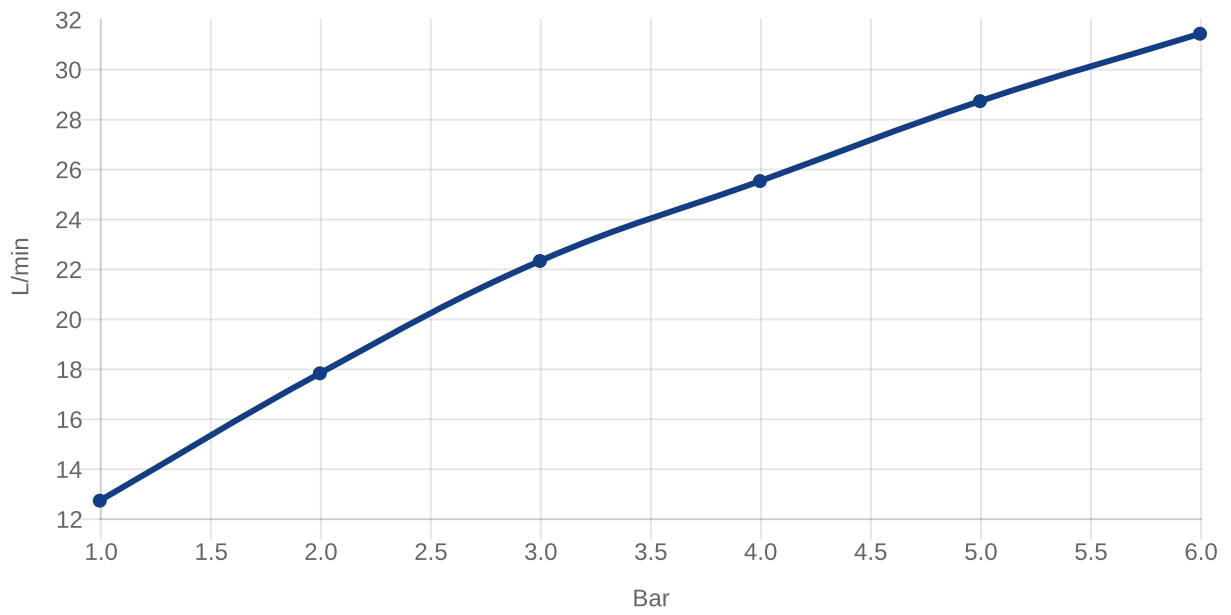

### PRODUCT INFORMATION

|                                     |  |
|-------------------------------------|--|
| Article title                       | Villeroy & Boch O.novo Single-lever shower mixer, Chrome         |
| Article number                      | TVS10400100061   |
| Assembly / Assembly type            | wall-mounted   |
| Scope of delivery                   | 1 x tap fitting , 1 x S-connection 1 x installation instructions |
| Length in mm                        | 131  |
| Width in mm                         | 218  |
| Height in mm                        | 126  |
| Collection                          | O.novo   |
| Weight in kg                        | 1.06   |
| Material                            | Brass  |
| Surface                             | glossy   |
| Colour name                         | Chrome   |
| EAN number                          | 4051202916671  |
| Model number                        | TVS104001000   |
| Spacing of connection spigots in mm | 150  |
| Material                            | Brass  |
| Volume                              | 6,868  |
| Cartridge                           | Cartridge with ceramic discs                                     |
| Swivel aerator                      | No   |
| Thermostat                          | No   |
| Cool Tap                            | No   |

### COLOURS

| Colour  | Description | Article number | EAN           |
|---|-------------|----------------|---------------|
|  | Chrome      | TVS10400100061 | 4051202916671 |

TECHNICAL DRAWINGS

TVS104001000

FLOW CHART

EXPLOSION DRAWINGS

**BILL OF MATERIALS**

| No. | Article No.    | Description | Quantity |
|-----|----------------|-------------|----------|
| 2   | TVP10400409061 | Handle set  | 1        |
| 5   | TVP00000102000 | Cartridge   | 1        |
| 30  | TVP00000905000 | Check valve | 1        |
| 32  | TVP00002300061 | Cover plate | 1        |