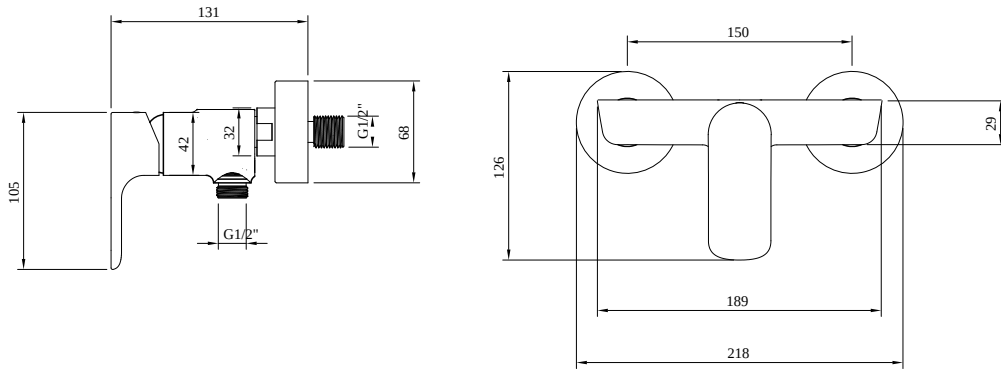

### PRODUCT INFORMATION

|                                     |  |
|-------------------------------------|--|
| Article title                       | Villeroy & Boch O.novo Single-lever shower mixer, Chrome         |
| Article number                      | TVS10400100061   |
| Assembly / Assembly type            | wall-mounted   |
| Scope of delivery                   | 1 x tap fitting , 1 x S-connection 1 x installation instructions |
| Length in mm                        | 131  |
| Width in mm                         | 218  |
| Height in mm                        | 126  |
| Collection                          | O.novo   |
| Weight in kg                        | 1.06   |
| Material                            | Brass  |
| Surface                             | glossy   |
| Colour name                         | Chrome   |
| EAN number                          | 4051202916671  |
| Model number                        | TVS104001000   |
| Spacing of connection spigots in mm | 150  |
| Material                            | Brass  |
| Volume                              | 6,868  |
| Cartridge                           | Cartridge with ceramic discs                                     |
| Swivel aerator                      | No   |
| Thermostat                          | No   |
| Cool Tap                            | No   |

### COLOURS

| Colour  | Description | Article number | EAN           |
|---|-------------|----------------|---------------|
|  | Chrome      | TVS10400100061 | 4051202916671 |

TECHNICAL DRAWINGS

TVS104001000

FLOW CHART

EXPLOSION DRAWINGS

**BILL OF MATERIALS**

| No. | Article No.    | Description | Quantity |
|-----|----------------|-------------|----------|
| 2   | TVP10400409061 | Handle set  | 1        |
| 5   | TVP00000102000 | Cartridge   | 1        |
| 30  | TVP00000905000 | Check valve | 1        |
| 32  | TVP00002300061 | Cover plate | 1        |