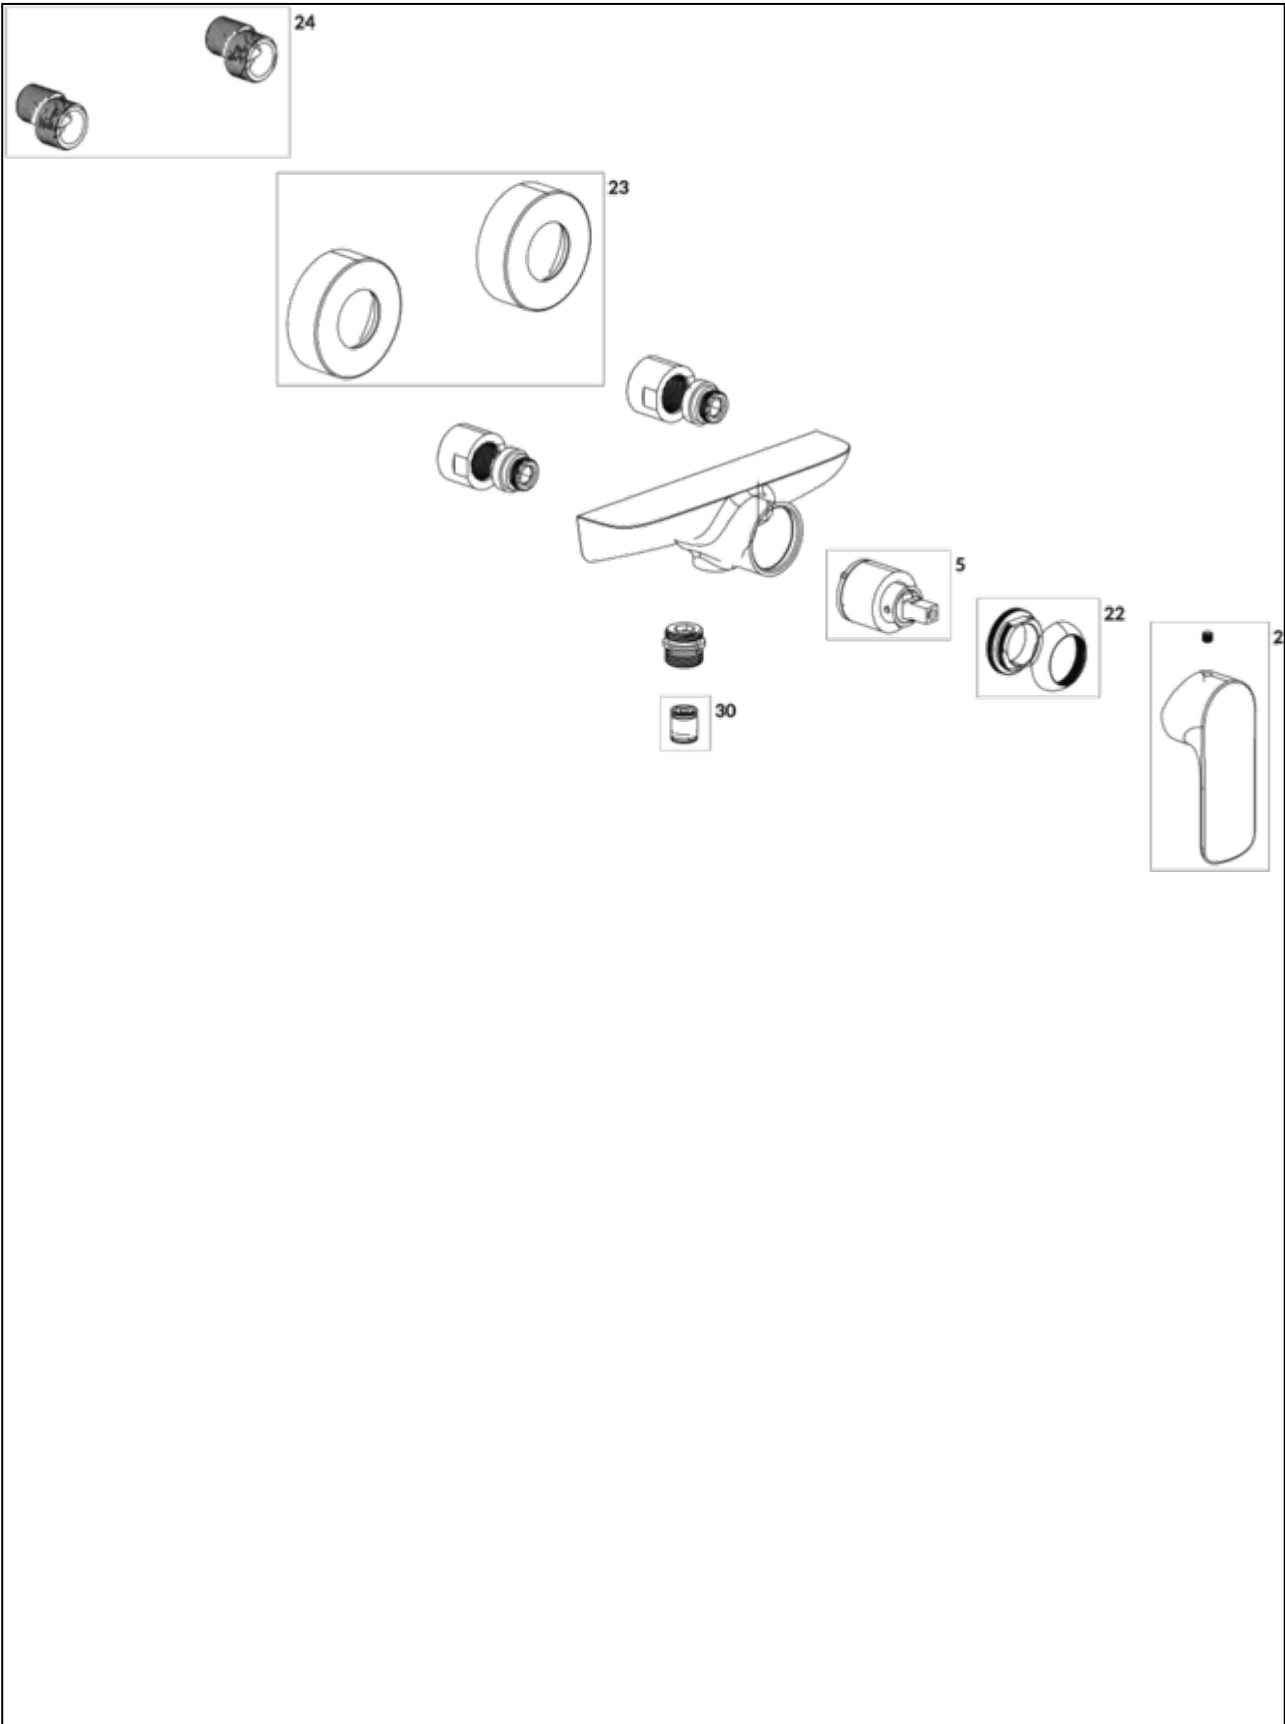

### PRODUCT INFORMATION

|                                     |  |
|-------------------------------------|--|
| Article title                       | Villeroy & Boch O.novo Single-lever shower mixer, Chrome         |
| Article number                      | TVS10400100061   |
| Assembly / Assembly type            | wall-mounted   |
| Scope of delivery                   | 1 x tap fitting , 1 x S-connection 1 x installation instructions |
| Length in mm                        | 131  |
| Width in mm                         | 218  |
| Height in mm                        | 126  |
| Collection                          | O.novo   |
| Weight in kg                        | 1.06   |
| Material                            | Brass  |
| Surface                             | glossy   |
| Colour name                         | Chrome   |
| EAN number                          | 4051202916671  |
| Model number                        | TVS104001000   |
| Spacing of connection spigots in mm | 150  |
| Material                            | Brass  |
| Volume                              | 6,868  |
| Cartridge                           | Cartridge with ceramic discs                                     |
| Swivel aerator                      | No   |
| Thermostat                          | No   |
| Cool Tap                            | No   |

### COLOURS

| Colour  | Description | Article number | EAN           |
|---|-------------|----------------|---------------|
|  | Chrome      | TVS10400100061 | 4051202916671 |

TECHNICAL DRAWINGS

TVS104001000

FLOW CHART

EXPLOSION DRAWINGS

**BILL OF MATERIALS**

| No. | Article No.    | Description | Quantity |
|-----|----------------|-------------|----------|
| 2   | TVP10400409061 | Handle set  | 1        |
| 5   | TVP00000102000 | Cartridge   | 1        |
| 30  | TVP00000905000 | Check valve | 1        |
| 32  | TVP00002300061 | Cover plate | 1        |