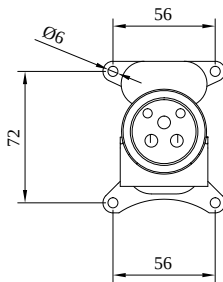

UNIVERSAL SHOWER ASSORTMENT O.NOVO

PRODUCT INFORMATION

Article title	Villeroy & Boch O.novo Concealed single-lever bath / shower mixer, Chrome
Article number	TVS10435200061
Assembly / Assembly type	wall-mounted
Scope of delivery	1 x tap fitting , 1 x installation instructions
Length in mm	41
Width in mm	170
Height in mm	170
Collection	O.novo
Weight in kg	1.222
Material	Brass
Surface	glossy
Colour name	Chrome
EAN number	4051202466572
Model number	TVS104352000
Material	Brass
Volume	6,552
Cartridge	Cartridge with ceramic discs
Swivel aerator	No
Thermostat	No
Cool Tap	No

COLOURS

Colour	Description	Article number	EAN
	Chrome	TVS10435200061	4051202466572

TECHNICAL DRAWINGS

TVS104352000

FLOW CHART

EXPLOSION DRAWINGS

BILL OF MATERIALS

No.	Article No.	Description	Quantity
2	TVP10400410061	Handle set	1
5	TVP00000102000	Cartridge	1
32	TVP00001009061	Cover plate	1