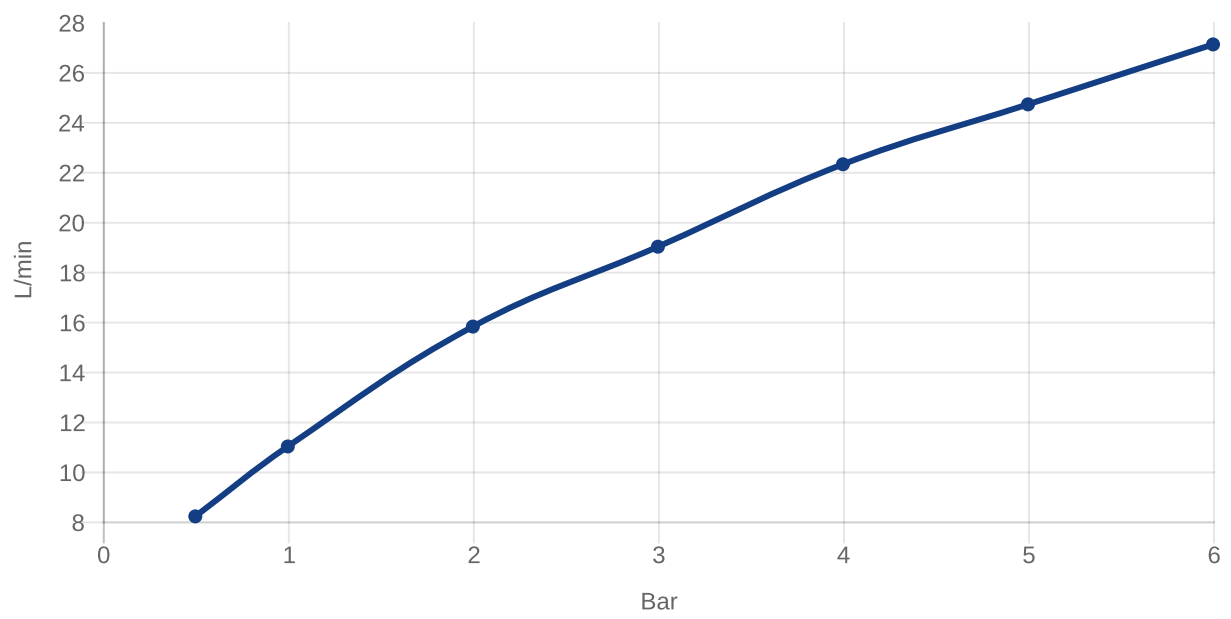

UNIVERSAL SHOWER ASSORTMENT O.NOVO

PRODUCT INFORMATION

Article title	Villeroy & Boch O.novo Concealed single-lever bath / shower mixer, Chrome
Article number	TVS10435200061
Assembly / Assembly type	wall-mounted
Scope of delivery	1 x tap fitting , 1 x installation instructions
Length in mm	41
Width in mm	170
Height in mm	170
Collection	O.novo
Weight in kg	1.222
Material	Brass
Surface	glossy
Colour name	Chrome
EAN number	4051202466572
Model number	TVS104352000
Material	Brass
Volume	6,552
Cartridge	Cartridge with ceramic discs
Swivel aerator	No
Thermostat	No
Cool Tap	No

COLOURS

Colour	Description	Article number	EAN
	Chrome	TVS10435200061	4051202466572

TECHNICAL DRAWINGS

TVS104352000

FLOW CHART

EXPLOSION DRAWINGS

BILL OF MATERIALS

No.	Article No.	Description	Quantity
2	TVP10400410061	Handle set	1
5	TVP00000102000	Cartridge	1
32	TVP00001009061	Cover plate	1