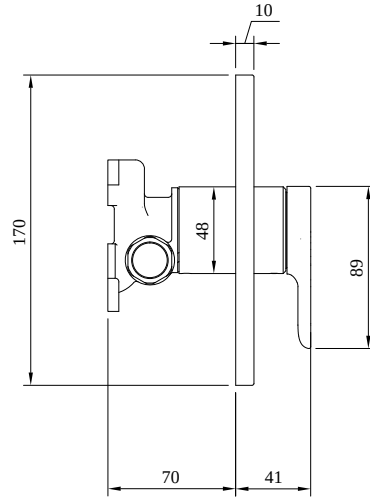

UNIVERSAL SHOWER ASSORTMENT O.NOVO

PRODUCT INFORMATION

Article title	Villeroy & Boch O.novo Concealed single-lever bath / shower mixer, Chrome
Article number	TVS10435200061
Assembly / Assembly type	wall-mounted
Scope of delivery	1 x tap fitting , 1 x installation instructions
Length in mm	41
Width in mm	170
Height in mm	170
Collection	O.novo
Weight in kg	1.222
Material	Brass
Surface	glossy
Colour name	Chrome
EAN number	4051202466572
Model number	TVS104352000
Material	Brass
Volume	6,552
Cartridge	Cartridge with ceramic discs
Swivel aerator	No
Thermostat	No
Cool Tap	No

COLOURS

Colour	Description	Article number	EAN
	Chrome	TVS10435200061	4051202466572

TECHNICAL DRAWINGS

TVS104352000

FLOW CHART

EXPLOSION DRAWINGS

BILL OF MATERIALS

No.	Article No.	Description	Quantity
2	TVP10400410061	Handle set	1
5	TVP00000102000	Cartridge	1
32	TVP00001009061	Cover plate	1