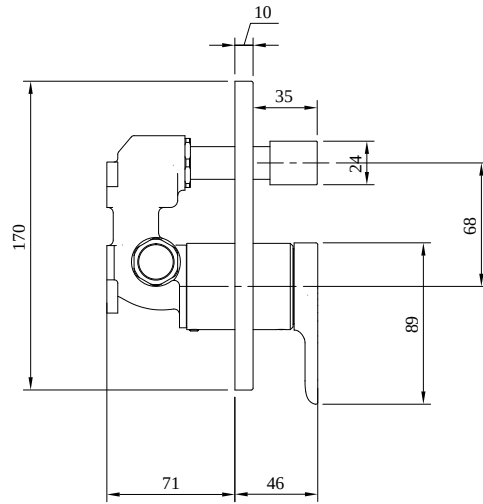

### PRODUCT INFORMATION

Article title	Villeroy & Boch O.novo Concealed single-lever bath / shower mixer, Chrome
Article number	TVS10435300061
Assembly / Assembly type	wall-mounted
Scope of delivery	1 x tap fitting , 1 x installation instructions
Length in mm	46
Width in mm	170
Height in mm	170
Collection	O.novo
Weight in kg	1.699
Material	Brass
Surface	glossy
Colour name	Chrome
EAN number	4051202466589
Model number	TVS104353000
Material	Brass
Volume	6,552
Cartridge	Cartridge with ceramic discs
Swivel aerator	No
Thermostat	No
Cool Tap	No

### COLOURS

Colour	Description	Article number	EAN
	Chrome	TVS10435300061	4051202466589

TECHNICAL DRAWINGS

TVS104353000

FLOW CHART

EXPLOSION DRAWINGS

## BILL OF MATERIALS

No.	Article No.	Description	Quantity
2	TVP10400410061	Handle set	1
5	TVP00000102000	Cartridge	1
25	TVP00000815000	Button selector	1
32	TVP00001010061	Cover plate	1
36	TVP00000804000	Diverter	1