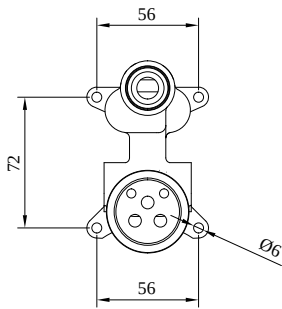

### PRODUCT INFORMATION

Article title	Villeroy & Boch O.novo Concealed single-lever bath / shower mixer, Chrome
Article number	TVS10435300061
Assembly / Assembly type	wall-mounted
Scope of delivery	1 x tap fitting , 1 x installation instructions
Length in mm	46
Width in mm	170
Height in mm	170
Collection	O.novo
Weight in kg	1.699
Material	Brass
Surface	glossy
Colour name	Chrome
EAN number	4051202466589
Model number	TVS104353000
Material	Brass
Volume	6,552
Cartridge	Cartridge with ceramic discs
Swivel aerator	No
Thermostat	No
Cool Tap	No

### COLOURS

Colour	Description	Article number	EAN
	Chrome	TVS10435300061	4051202466589

TECHNICAL DRAWINGS

TVS104353000

FLOW CHART

EXPLOSION DRAWINGS

## BILL OF MATERIALS

No.	Article No.	Description	Quantity
2	TVP10400410061	Handle set	1
5	TVP00000102000	Cartridge	1
25	TVP00000815000	Button selector	1
32	TVP00001010061	Cover plate	1
36	TVP00000804000	Diverter	1