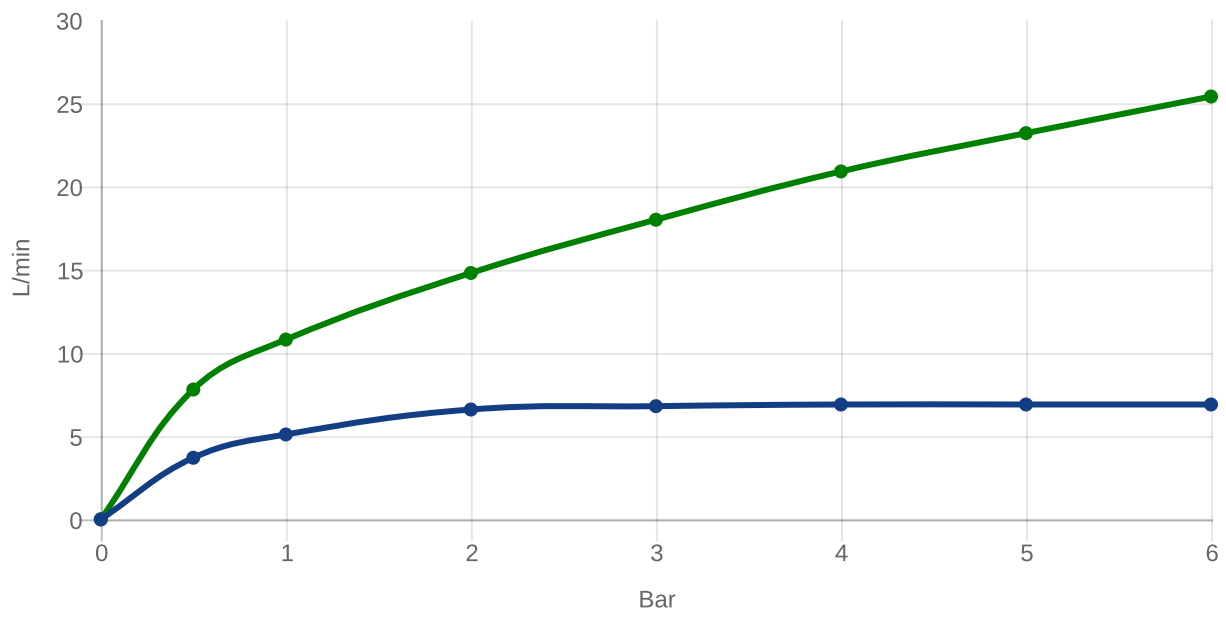

### PRODUCT INFORMATION

Article title	Villeroy & Boch O.novo Concealed single-lever bath / shower mixer, Chrome
Article number	TVS10435300061
Assembly / Assembly type	wall-mounted
Scope of delivery	1 x tap fitting , 1 x installation instructions
Length in mm	46
Width in mm	170
Height in mm	170
Collection	O.novo
Weight in kg	1.699
Material	Brass
Surface	glossy
Colour name	Chrome
EAN number	4051202466589
Model number	TVS104353000
Material	Brass
Volume	6,552
Cartridge	Cartridge with ceramic discs
Swivel aerator	No
Thermostat	No
Cool Tap	No

### COLOURS

Colour	Description	Article number	EAN
	Chrome	TVS10435300061	4051202466589

TECHNICAL DRAWINGS

TVS104353000

FLOW CHART

EXPLOSION DRAWINGS