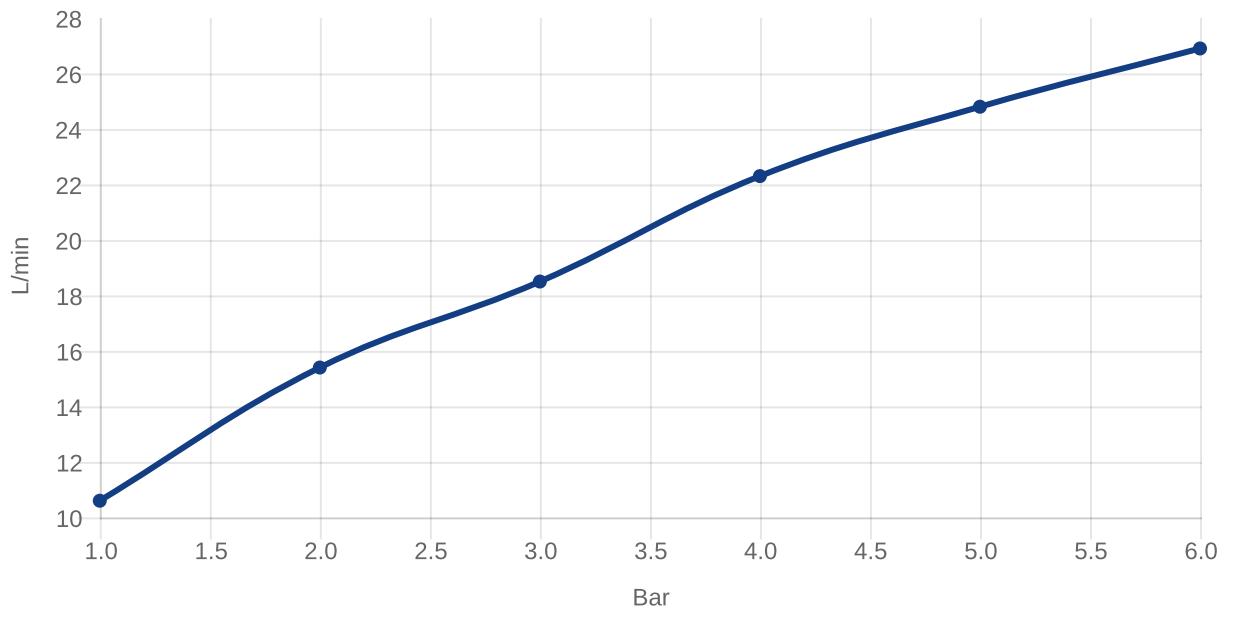

### PRODUCT INFORMATION

Article title	Villeroy & Boch O.novo Start Single-lever shower mixer, Chrome
Article number	TVS10530111061
Assembly / Assembly type	wall-mounted
Scope of delivery	1 x tap fitting , 1 x S-connection 1 x installation instructions
Length in mm	128
Width in mm	215
Height in mm	123
Collection	O.novo Start
Weight in kg	1.123
Material	Brass
Surface	glossy
Colour name	Chrome
EAN number	4051202569020
Model number	TVS105301110
Spacing of connection spigots in mm	150
Material	Brass
Volume	4,974
Cartridge	Cartridge with ceramic discs
Swivel aerator	No
Thermostat	No
Cool Tap	No
Spray types	Comfort jet

### COLOURS

Colour	Description	Article number	EAN
	Chrome	TVS10530111061	4051202569020

## FLOW CHART

EXPLOSION DRAWINGS