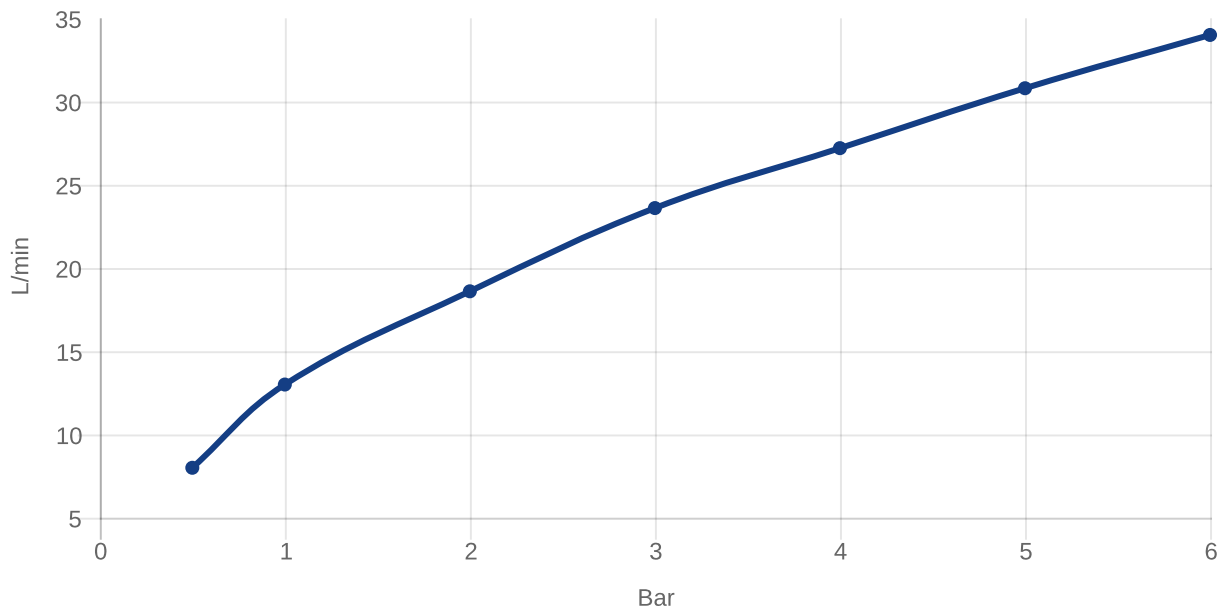

UNIVERSAL SHOWER ASSORTMENT O.NOVO START

PRODUCT INFORMATION

Article title	Villeroy & Boch O.novo Start Concealed single-lever bath / shower mixer, Chrome
Article number	TVS10535211061
Assembly / Assembly type	wall-mounted
Scope of delivery	1 x tap fitting , 1 x installation instructions
Length in mm	56
Width in mm	170
Height in mm	170
Collection	O.novo Start
Weight in kg	1.16
Material	Brass
Surface	glossy
Colour name	Chrome
EAN number	4051202569044
Model number	TVS105352110
Material	Brass
Volume	4,974
Cartridge	Cartridge with ceramic discs
Swivel aerator	No
Thermostat	No
Cool Tap	No
Spray types	Comfort jet

COLOURS

Colour	Description	Article number	EAN
	Chrome	TVS10535211061	4051202569044

TECHNICAL DRAWINGS

TVS105352110

FLOW CHART

EXPLOSION DRAWINGS

BILL OF MATERIALS

No.	Article No.	Description	Quantity
2	TVP10500402061	Handle set	1
5	TVP00000112000	Cartridge	1
32	TVP00001009061	Cover plate	1