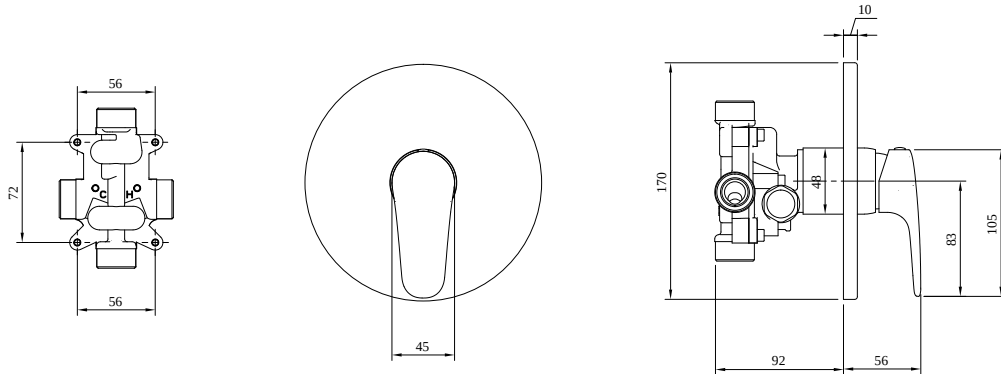

UNIVERSAL SHOWER ASSORTMENT O.NOVO START

PRODUCT INFORMATION

Article title	Villeroy & Boch O.novo Start Concealed single-lever bath / shower mixer, Chrome
Article number	TVS10535211061
Assembly / Assembly type	wall-mounted
Scope of delivery	1 x tap fitting , 1 x installation instructions
Length in mm	56
Width in mm	170
Height in mm	170
Collection	O.novo Start
Weight in kg	1.16
Material	Brass
Surface	glossy
Colour name	Chrome
EAN number	4051202569044
Model number	TVS105352110
Material	Brass
Volume	4,974
Cartridge	Cartridge with ceramic discs
Swivel aerator	No
Thermostat	No
Cool Tap	No
Spray types	Comfort jet

COLOURS

Colour	Description	Article number	EAN
	Chrome	TVS10535211061	4051202569044

TECHNICAL DRAWINGS

TVS105352110

FLOW CHART

EXPLOSION DRAWINGS

BILL OF MATERIALS

No.	Article No.	Description	Quantity
2	TVP10500402061	Handle set	1
5	TVP00000112000	Cartridge	1
32	TVP00001009061	Cover plate	1