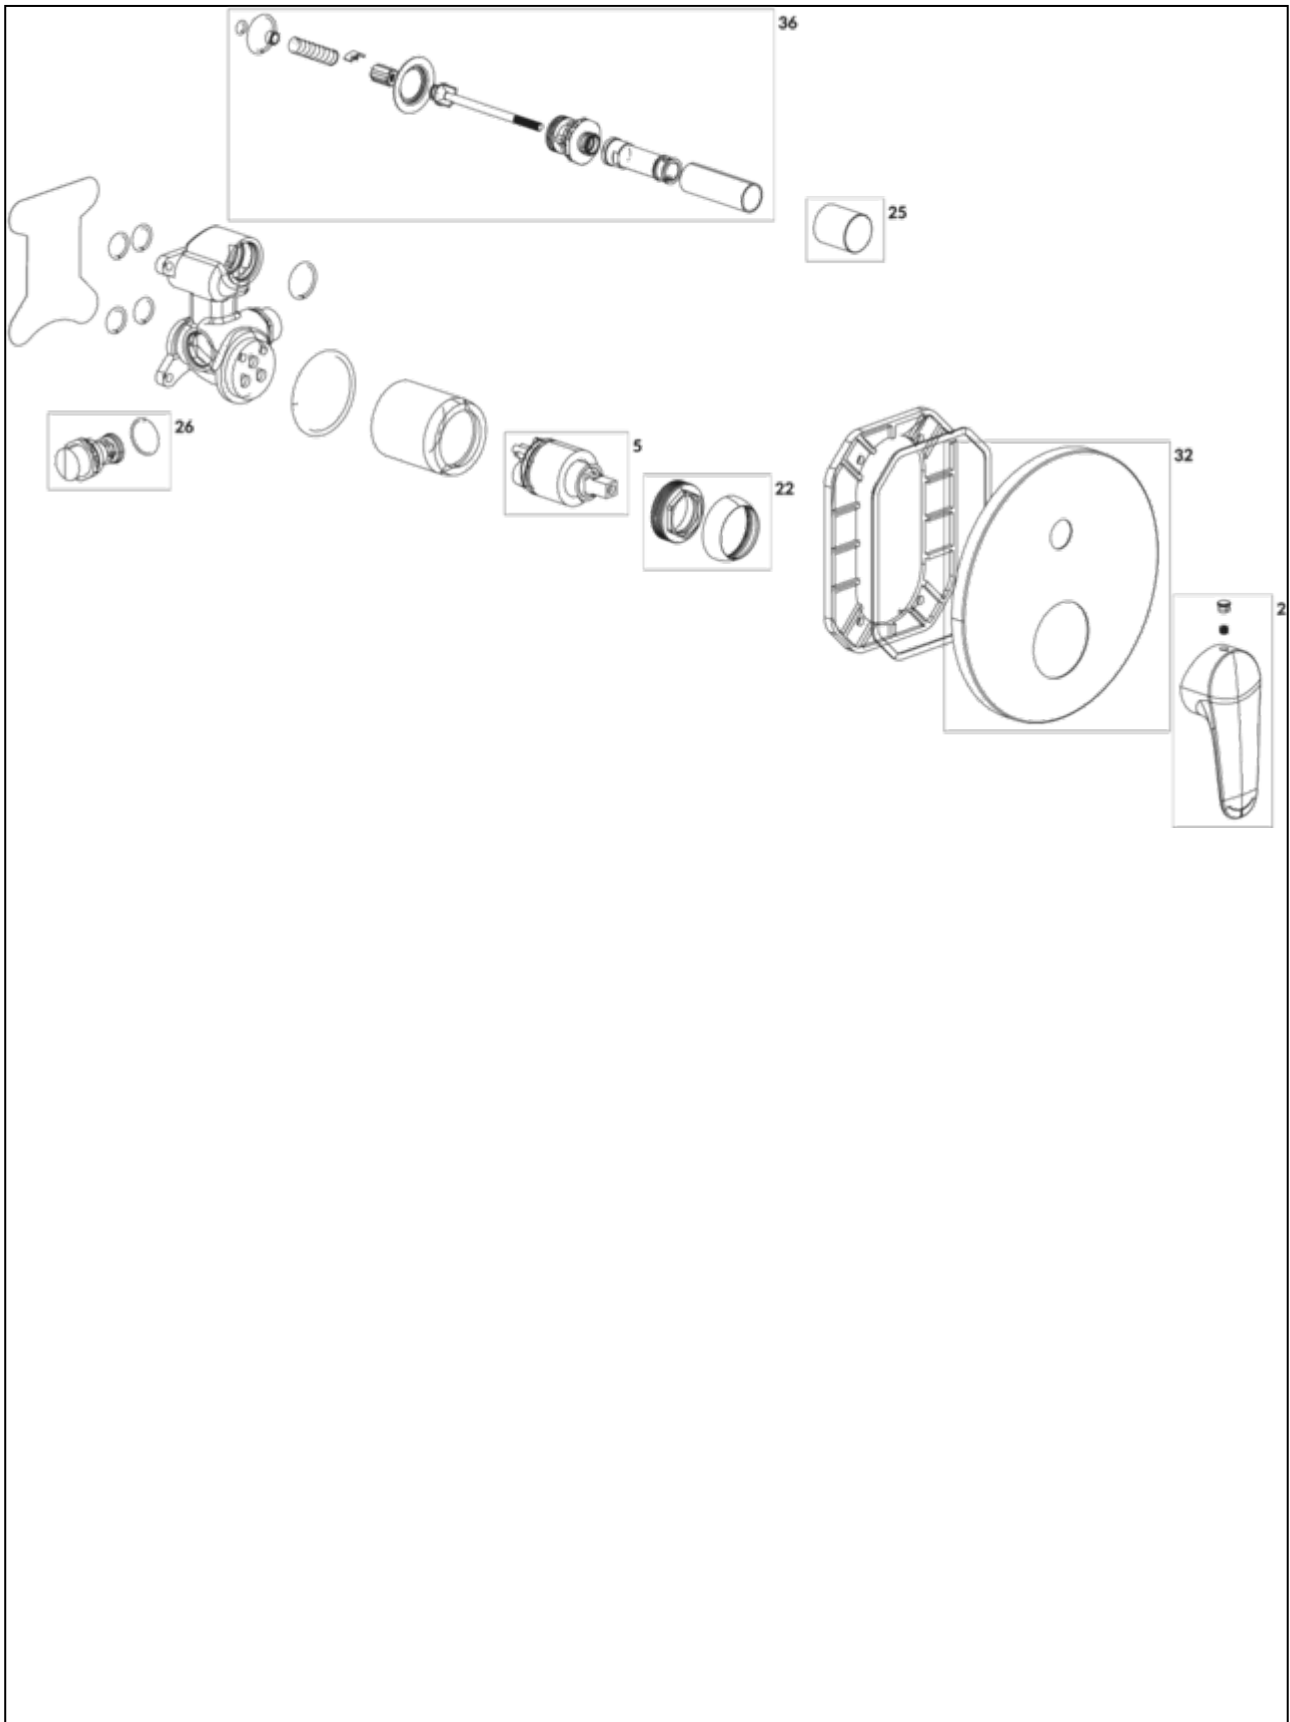

UNIVERSAL SHOWER ASSORTMENT O.NOVO START

PRODUCT INFORMATION

Article title	Villeroy & Boch O.novo Start Concealed single-lever bath / shower mixer, Chrome
Article number	TVS10535311061
Assembly / Assembly type	wall-mounted
Scope of delivery	1 x tap fitting , 1 x installation instructions
Length in mm	55
Width in mm	170
Height in mm	170
Collection	O.novo Start
Weight in kg	1.44
Material	Brass
Surface	glossy
Colour name	Chrome
EAN number	4051202569051
Model number	TVS105353110
Material	Brass
Volume	6,552
Cartridge	Cartridge with ceramic discs
Swivel aerator	No
Thermostat	No
Cool Tap	No
Spray types	Comfort jet

COLOURS

Colour	Description	Article number	EAN
	Chrome	TVS10535311061	4051202569051

TECHNICAL DRAWINGS

TVS105353110

FLOW CHART

EXPLOSION DRAWINGS

BILL OF MATERIALS

No.	Article No.	Description	Quantity
2	TVP10500402061	Handle set	1
5	TVP00000112000	Cartridge	1
25	TVP00000815000	Button selector	1
32	TVP00001010061	Cover plate	1