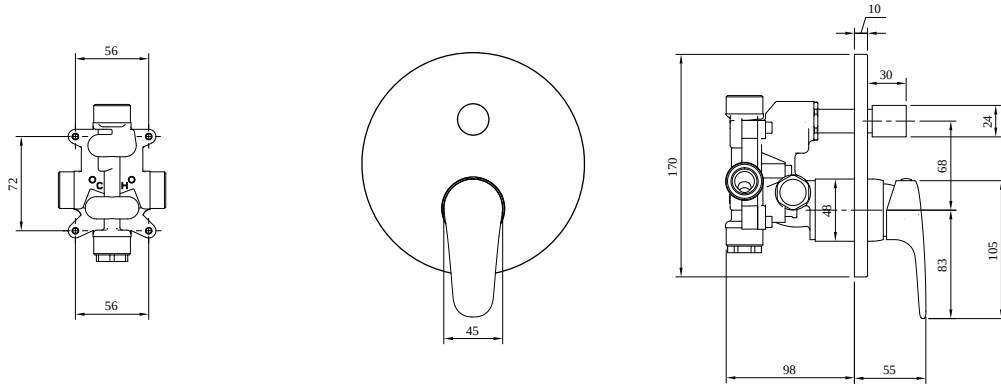

UNIVERSAL SHOWER ASSORTMENT O.NOVO START

PRODUCT INFORMATION

Article title	Villeroy & Boch O.novo Start Concealed single-lever bath / shower mixer, Chrome
Article number	TVS10535311061
Assembly / Assembly type	wall-mounted
Scope of delivery	1 x tap fitting , 1 x installation instructions
Length in mm	55
Width in mm	170
Height in mm	170
Collection	O.novo Start
Weight in kg	1.44
Material	Brass
Surface	glossy
Colour name	Chrome
EAN number	4051202569051
Model number	TVS105353110
Material	Brass
Volume	6,552
Cartridge	Cartridge with ceramic discs
Swivel aerator	No
Thermostat	No
Cool Tap	No
Spray types	Comfort jet

COLOURS

Colour	Description	Article number	EAN
	Chrome	TVS10535311061	4051202569051

TECHNICAL DRAWINGS

TVS105353110

FLOW CHART

EXPLOSION DRAWINGS

BILL OF MATERIALS

No.	Article No.	Description	Quantity
2	TVP10500402061	Handle set	1
5	TVP00000112000	Cartridge	1
25	TVP00000815000	Button selector	1
32	TVP00001010061	Cover plate	1