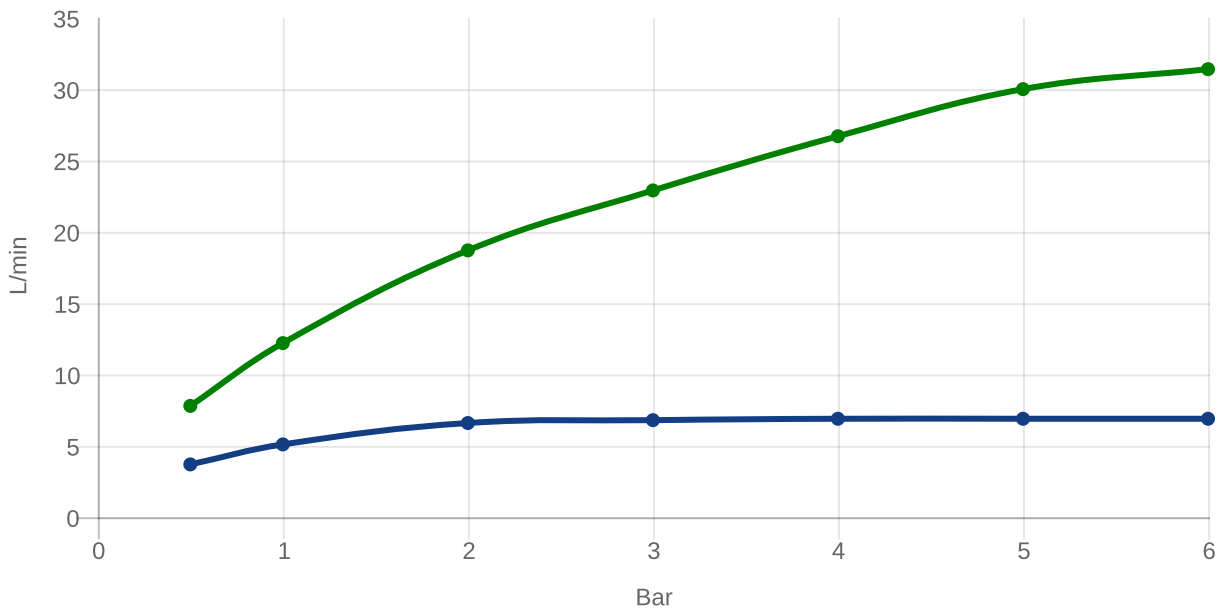

UNIVERSAL SHOWER ASSORTMENT O.NOVO START

PRODUCT INFORMATION

Article title	Villeroy & Boch O.novo Start Concealed single-lever bath / shower mixer, Chrome
Article number	TVS10535311061
Assembly / Assembly type	wall-mounted
Scope of delivery	1 x tap fitting , 1 x installation instructions
Length in mm	55
Width in mm	170
Height in mm	170
Collection	O.novo Start
Weight in kg	1.44
Material	Brass
Surface	glossy
Colour name	Chrome
EAN number	4051202569051
Model number	TVS105353110
Material	Brass
Volume	6,552
Cartridge	Cartridge with ceramic discs
Swivel aerator	No
Thermostat	No
Cool Tap	No
Spray types	Comfort jet

COLOURS

Colour	Description	Article number	EAN
	Chrome	TVS10535311061	4051202569051

TECHNICAL DRAWINGS

TVS105353110

FLOW CHART

EXPLOSION DRAWINGS

BILL OF MATERIALS

No.	Article No.	Description	Quantity
2	TVP10500402061	Handle set	1
5	TVP00000112000	Cartridge	1
25	TVP00000815000	Button selector	1
32	TVP00001010061	Cover plate	1