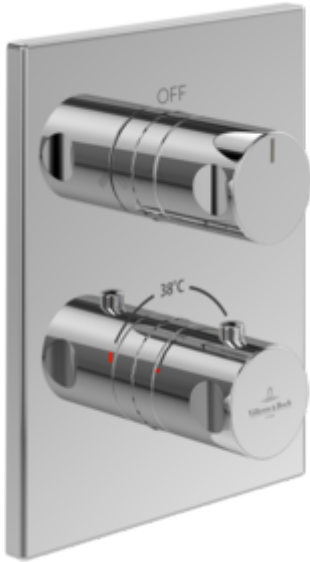

UNIVERSAL SHOWER ASSORTMENT UNIVERSAL TAPS & FITTINGS

PRODUCT INFORMATION

Article title	Villeroy & Boch Universal Taps & Fittings Concealed thermostat with two function volume control for Shower Angular, Chrome
Article number	TVD00065300061
Assembly / Assembly type	wall-mounted
Scope of delivery	1 x thermostat , 1 x fastening 1 x installation instructions
Length in mm	58
Width in mm	150
Height in mm	190
Collection	Universal Taps & Fittings
Weight in kg	2.182
Material	Brass
Surface	glossy
Colour name	Chrome
EAN number	4051202465711
Model number	TVD000653000
Material	Brass
Flow control Thermostat	2
Volume	4,974
Cartridge	Cartridge with ceramic discs
Swivel aerator	No
Thermostat	Yes
Cool Tap	No

COLOURS

Colour	Description	Article number	EAN
	Chrome	TVD00065300061	4051202465711

TECHNICAL DRAWINGS

TVD000653000

FLOW CHART

EXPLOSION DRAWINGS

BILL OF MATERIALS

No.	Article No.	Description	Quantity
2	TVP00000411061	Handle set	1
5	TVP00000106000	Thermostat cartridge	1
30	TVP00000905000	Check valve	1
32	TVP00001015061	Cover plate	1
36	TVP00000805000	Diverter	1