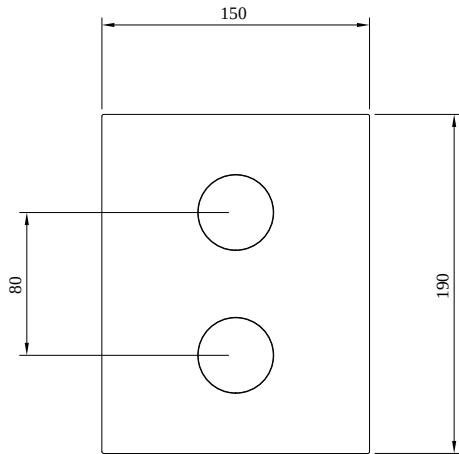

UNIVERSAL SHOWER ASSORTMENT UNIVERSAL TAPS & FITTINGS

PRODUCT INFORMATION

Article title	Villeroy & Boch Universal Taps & Fittings Concealed thermostat with two function volume control for Shower Angular, Chrome
Article number	TVD00065300061
Assembly / Assembly type	wall-mounted
Scope of delivery	1 x thermostat , 1 x fastening 1 x installation instructions
Length in mm	58
Width in mm	150
Height in mm	190
Collection	Universal Taps & Fittings
Weight in kg	2.182
Material	Brass
Surface	glossy
Colour name	Chrome
EAN number	4051202465711
Model number	TVD000653000
Material	Brass
Flow control Thermostat	2
Volume	4,974
Cartridge	Cartridge with ceramic discs
Swivel aerator	No
Thermostat	Yes
Cool Tap	No

COLOURS

Colour	Description	Article number	EAN
	Chrome	TVD00065300061	4051202465711

TECHNICAL DRAWINGS

TVD000653000

FLOW CHART

EXPLOSION DRAWINGS

BILL OF MATERIALS

No.	Article No.	Description	Quantity
2	TVP00000411061	Handle set	1
5	TVP00000106000	Thermostat cartridge	1
30	TVP00000905000	Check valve	1
32	TVP00001015061	Cover plate	1
36	TVP00000805000	Diverter	1