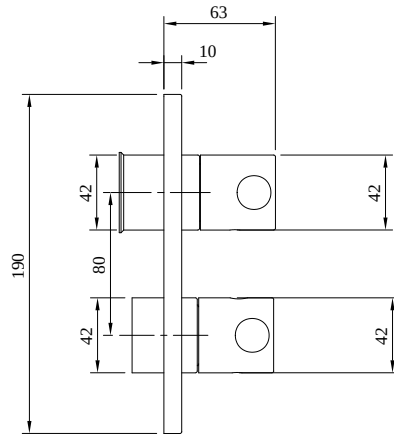

UNIVERSAL SHOWER ASSORTMENT UNIVERSAL TAPS & FITTINGS

PRODUCT INFORMATION

Article title	Villeroy & Boch Universal Taps & Fittings Concealed thermostat with two function volume control for Shower Angular, Chrome
Article number	TVD00065300061
Assembly / Assembly type	wall-mounted
Scope of delivery	1 x thermostat , 1 x fastening 1 x installation instructions
Length in mm	58
Width in mm	150
Height in mm	190
Collection	Universal Taps & Fittings
Weight in kg	2.182
Material	Brass
Surface	glossy
Colour name	Chrome
EAN number	4051202465711
Model number	TVD000653000
Material	Brass
Flow control Thermostat	2
Volume	4,974
Cartridge	Cartridge with ceramic discs
Swivel aerator	No
Thermostat	Yes
Cool Tap	No

COLOURS

Colour	Description	Article number	EAN
	Chrome	TVD00065300061	4051202465711

TECHNICAL DRAWINGS

TVD000653000

FLOW CHART

EXPLOSION DRAWINGS

BILL OF MATERIALS

No.	Article No.	Description	Quantity
2	TVP00000411061	Handle set	1
5	TVP00000106000	Thermostat cartridge	1
30	TVP00000905000	Check valve	1
32	TVP00001015061	Cover plate	1
36	TVP00000805000	Diverter	1