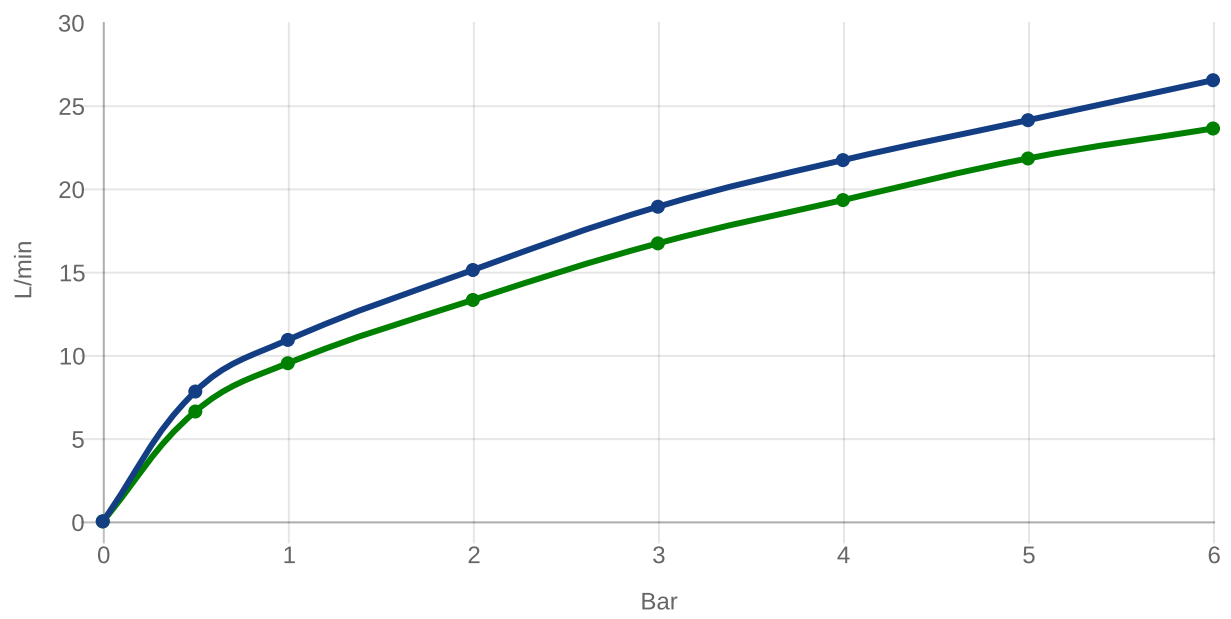

UNIVERSAL SHOWER ASSORTMENT UNIVERSAL TAPS & FITTINGS

PRODUCT INFORMATION

Article title	Villeroy & Boch Universal Taps & Fittings Concealed thermostat with two function volume control for Shower Angular, Chrome
Article number	TVD00065300061
Assembly / Assembly type	wall-mounted
Scope of delivery	1 x thermostat , 1 x fastening 1 x installation instructions
Length in mm	58
Width in mm	150
Height in mm	190
Collection	Universal Taps & Fittings
Weight in kg	2.182
Material	Brass
Surface	glossy
Colour name	Chrome
EAN number	4051202465711
Model number	TVD000653000
Material	Brass
Flow control Thermostat	2
Volume	4,974
Cartridge	Cartridge with ceramic discs
Swivel aerator	No
Thermostat	Yes
Cool Tap	No

COLOURS

Colour	Description	Article number	EAN
	Chrome	TVD00065300061	4051202465711

TECHNICAL DRAWINGS

TVD000653000

FLOW CHART

EXPLOSION DRAWINGS

BILL OF MATERIALS

No.	Article No.	Description	Quantity
2	TVP00000411061	Handle set	1
5	TVP00000106000	Thermostat cartridge	1
30	TVP00000905000	Check valve	1
32	TVP00001015061	Cover plate	1
36	TVP00000805000	Diverter	1