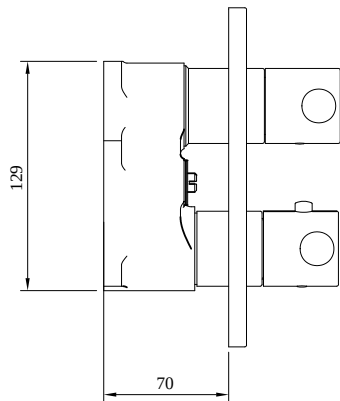

UNIVERSAL SHOWER ASSORTMENT UNIVERSAL TAPS & FITTINGS

PRODUCT INFORMATION

Article title	Villeroy & Boch Universal Taps & Fittings Concealed thermostat with two function volume control for Shower Angular, Chrome
Article number	TVD00065300061
Assembly / Assembly type	wall-mounted
Scope of delivery	1 x thermostat , 1 x fastening 1 x installation instructions
Length in mm	58
Width in mm	150
Height in mm	190
Collection	Universal Taps & Fittings
Weight in kg	2.182
Material	Brass
Surface	glossy
Colour name	Chrome
EAN number	4051202465711
Model number	TVD000653000
Material	Brass
Flow control Thermostat	2
Volume	4,974
Cartridge	Cartridge with ceramic discs
Swivel aerator	No
Thermostat	Yes
Cool Tap	No

COLOURS

Colour	Description	Article number	EAN
	Chrome	TVD00065300061	4051202465711

TECHNICAL DRAWINGS

TVD000653000

FLOW CHART

EXPLOSION DRAWINGS

BILL OF MATERIALS

No.	Article No.	Description	Quantity
2	TVP00000411061	Handle set	1
5	TVP00000106000	Thermostat cartridge	1
30	TVP00000905000	Check valve	1
32	TVP00001015061	Cover plate	1
36	TVP00000805000	Diverter	1