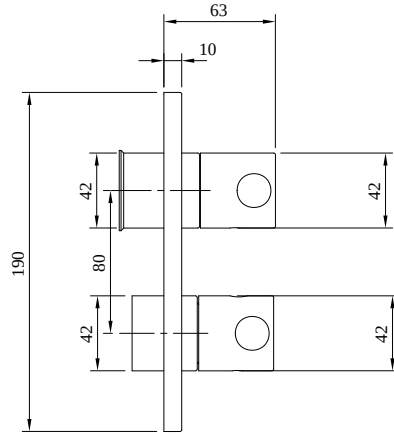

UNIVERSAL SHOWER ASSORTMENT UNIVERSAL TAPS & FITTINGS

PRODUCT INFORMATION

Article title	Villeroy & Boch Universal Taps & Fittings Concealed thermostat with two function volume control for Shower Angular, Matt Black
Article number	TVD000653000K5
Assembly / Assembly type	wall-mounted
Scope of delivery	1 x thermostat , 1 x fastening 1 x installation instructions
Length in mm	58
Width in mm	150
Height in mm	190
Collection	Universal Taps & Fittings
Weight in kg	2.182
Material	Brass
Surface	glossy
Colour name	Matt Black
EAN number	4065467341772
Model number	TVD000653000
Material	Brass
Flow control Thermostat	2
Volume	4,974
Cartridge	Cartridge with ceramic discs
Swivel aerator	No
Thermostat	Yes
Cool Tap	No

COLOURS

Colour	Description	Article number	EAN
	Matt Black	TVD000653000K5	4065467341772

TECHNICAL DRAWINGS

TVD000653000

FLOW CHART

EXPLOSION DRAWINGS

BILL OF MATERIALS

No.	Article No.	Description	Quantity
5	TVP00000106000	Thermostat cartridge	1
30	TVP00000905000	Check valve	1
36	TVP00000805000	Diverter	1