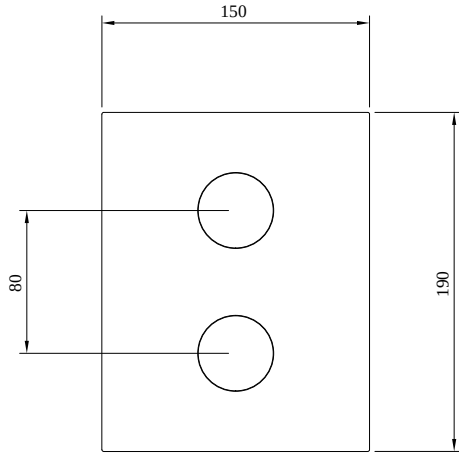

UNIVERSAL SHOWER ASSORTMENT UNIVERSAL TAPS & FITTINGS

PRODUCT INFORMATION

Article title	Villeroy & Boch Universal Taps & Fittings Concealed thermostat with two function volume control for Shower Angular, Matt Black
Article number	TVD000653000K5
Assembly / Assembly type	wall-mounted
Scope of delivery	1 x thermostat , 1 x fastening 1 x installation instructions
Length in mm	58
Width in mm	150
Height in mm	190
Collection	Universal Taps & Fittings
Weight in kg	2.182
Material	Brass
Surface	glossy
Colour name	Matt Black
EAN number	4065467341772
Model number	TVD000653000
Material	Brass
Flow control Thermostat	2
Volume	4,974
Cartridge	Cartridge with ceramic discs
Swivel aerator	No
Thermostat	Yes
Cool Tap	No

COLOURS

Colour	Description	Article number	EAN
	Matt Black	TVD000653000K5	4065467341772

TECHNICAL DRAWINGS

TVD000653000

FLOW CHART

EXPLOSION DRAWINGS

BILL OF MATERIALS

No.	Article No.	Description	Quantity
5	TVP00000106000	Thermostat cartridge	1
30	TVP00000905000	Check valve	1
36	TVP00000805000	Diverter	1