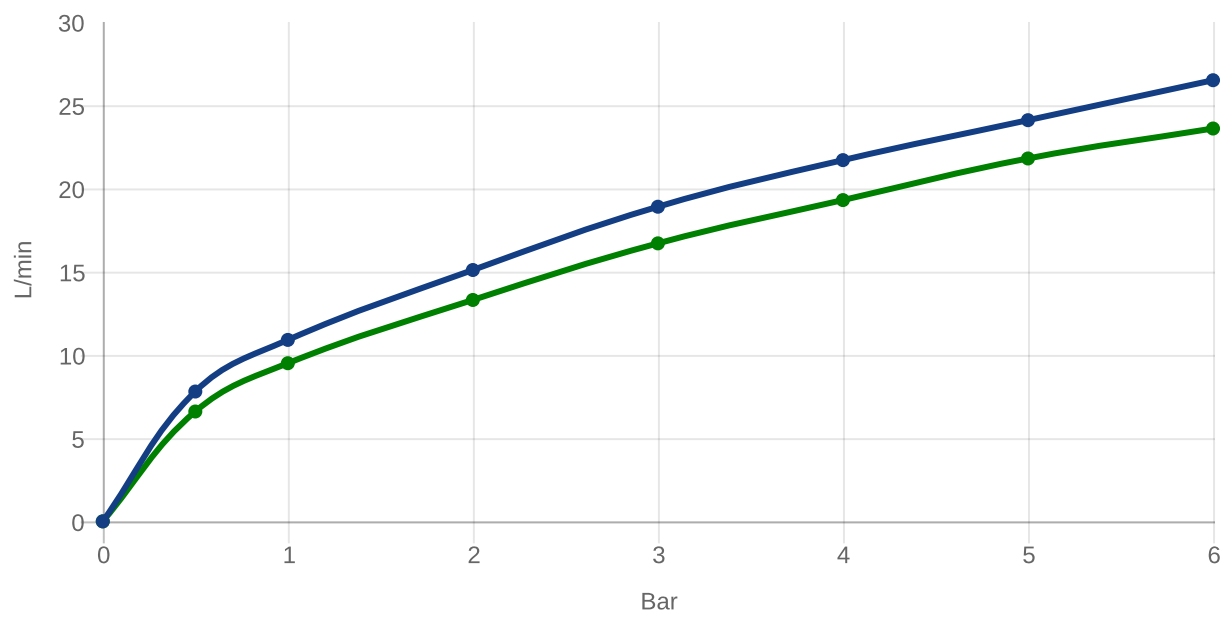

UNIVERSAL SHOWER ASSORTMENT UNIVERSAL TAPS & FITTINGS

PRODUCT INFORMATION

Article title	Villeroy & Boch Universal Taps & Fittings Concealed thermostat with two function volume control for Shower Angular, Matt Black
Article number	TVD000653000K5
Assembly / Assembly type	wall-mounted
Scope of delivery	1 x thermostat , 1 x fastening 1 x installation instructions
Length in mm	58
Width in mm	150
Height in mm	190
Collection	Universal Taps & Fittings
Weight in kg	2.182
Material	Brass
Surface	glossy
Colour name	Matt Black
EAN number	4065467341772
Model number	TVD000653000
Material	Brass
Flow control Thermostat	2
Volume	4,974
Cartridge	Cartridge with ceramic discs
Swivel aerator	No
Thermostat	Yes
Cool Tap	No

COLOURS

Colour	Description	Article number	EAN
	Matt Black	TVD000653000K5	4065467341772

TECHNICAL DRAWINGS

TVD000653000

FLOW CHART

EXPLOSION DRAWINGS

BILL OF MATERIALS

No.	Article No.	Description	Quantity
5	TVP00000106000	Thermostat cartridge	1
30	TVP00000905000	Check valve	1
36	TVP00000805000	Diverter	1