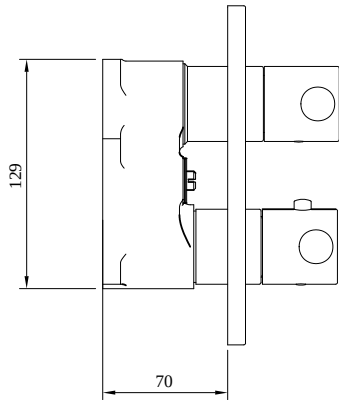

UNIVERSAL SHOWER ASSORTMENT UNIVERSAL TAPS & FITTINGS

PRODUCT INFORMATION

Article title	Villeroy & Boch Universal Taps & Fittings Concealed thermostat with two function volume control for Shower Angular, Matt Black
Article number	TVD000653000K5
Assembly / Assembly type	wall-mounted
Scope of delivery	1 x thermostat , 1 x fastening 1 x installation instructions
Length in mm	58
Width in mm	150
Height in mm	190
Collection	Universal Taps & Fittings
Weight in kg	2.182
Material	Brass
Surface	glossy
Colour name	Matt Black
EAN number	4065467341772
Model number	TVD000653000
Material	Brass
Flow control Thermostat	2
Volume	4,974
Cartridge	Cartridge with ceramic discs
Swivel aerator	No
Thermostat	Yes
Cool Tap	No

COLOURS

Colour	Description	Article number	EAN
	Matt Black	TVD000653000K5	4065467341772

TECHNICAL DRAWINGS

TVD000653000

FLOW CHART

EXPLOSION DRAWINGS

BILL OF MATERIALS

No.	Article No.	Description	Quantity
5	TVP00000106000	Thermostat cartridge	1
30	TVP00000905000	Check valve	1
36	TVP00000805000	Diverter	1