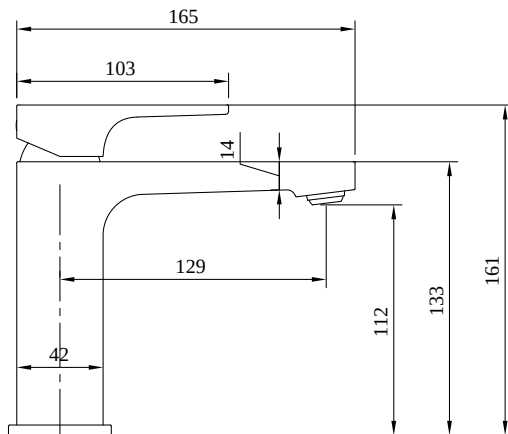

BASIN MIXERS ARCHITECTURA SQUARE

PRODUCT INFORMATION

Article title	Villeroy & Boch Architectura Square Single-lever basin mixer without waste, Brushed Gold
Article number	TVW12500400076
Assembly / Assembly type	Deck-mounted
Scope of delivery	1 x tap fitting , 1 x fastening 1 x installation instructions
Length in mm	165
Width in mm	50
Height in mm	161
Collection	Architectura Square
Weight in kg	1.424
Material	Brass
Surface	glossy
Colour name	Brushed Gold
EAN number	4062373809624
Model number	TVW125004000
Air plus	An aerator enriches the water with air for a particularly soft, water-saving jet
Easy clean	Longer service life: optimum limescale removal by simply rubbing nozzles and aerators clean
Aqua smart	Sustainable, limited water flow: saving water without sacrificing on performance
Tap smartpressure	Constant water flow rate for washbasin mixers regardless of pressure fluctuations in the piping system
Length of spout in mm	130
Material	Brass
Cartridge	Cartridge with ceramic discs
Swivel aerator	No
Thermostat	No
Cool Tap	No
Spray types	Comfort jet

Longer service life: optimum limescale removal by simply rubbing nozzles and aerators clean

Constant water flow rate for washbasin mixers regardless of pressure fluctuations in the piping system

TECHNICAL DRAWINGS

TVW125004000

FLOW CHART

EXPLOSION DRAWINGS

BILL OF MATERIALS

No.	Article No.	Description	Quantity
1	TVP00000513000	Aerator set	1
5	TVP00000105000	Cartridge	1
8	TVP00000601000	Fastening set	1
10	TVP00000702000	Connecting hoses	1