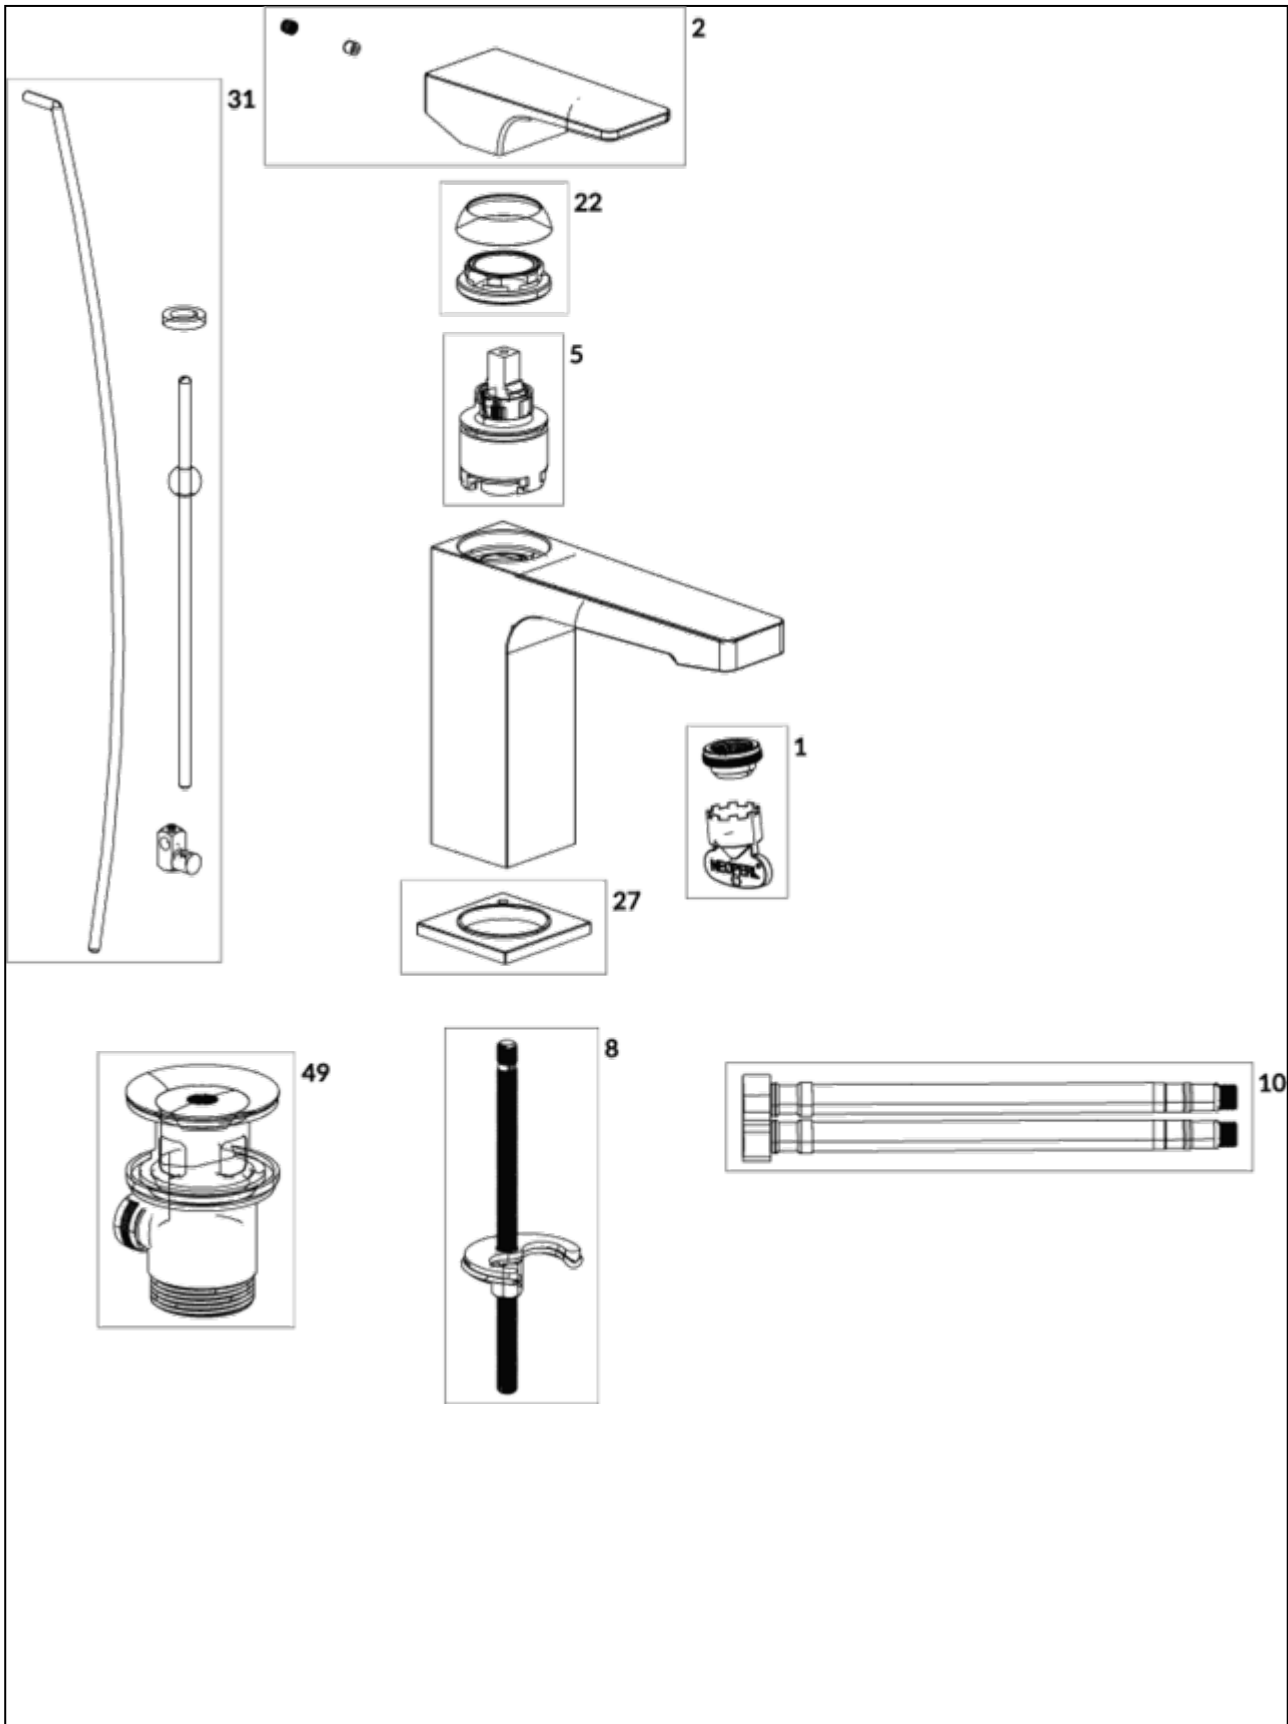

BASIN MIXERS ARCHITECTURA SQUARE

PRODUCT INFORMATION

Article title	Villeroy & Boch Architectura Square Single-lever basin mixer without waste, Brushed Gold
Article number	TVW12500400076
Assembly / Assembly type	Deck-mounted
Scope of delivery	1 x tap fitting , 1 x fastening 1 x installation instructions
Length in mm	165
Width in mm	50
Height in mm	161
Collection	Architectura Square
Weight in kg	1.424
Material	Brass
Surface	glossy
Colour name	Brushed Gold
EAN number	4062373809624
Model number	TVW125004000
Air plus	An aerator enriches the water with air for a particularly soft, water-saving jet
Easy clean	Longer service life: optimum limescale removal by simply rubbing nozzles and aerators clean
Aqua smart	Sustainable, limited water flow: saving water without sacrificing on performance
Tap smartpressure	Constant water flow rate for washbasin mixers regardless of pressure fluctuations in the piping system
Length of spout in mm	130
Material	Brass
Cartridge	Cartridge with ceramic discs
Swivel aerator	No
Thermostat	No
Cool Tap	No
Spray types	Comfort jet

COLOURS

Colour	Description	Article number	EAN
	Brushed Gold	TVW12500400076	4062373809624

CHARACTERISTICS

An aerator enriches the water with air for a particularly soft, water-saving jet

Sustainable, limited water flow: saving water without sacrificing on performance

Longer service life: optimum limescale removal by simply rubbing nozzles and aerators clean

Constant water flow rate for washbasin mixers regardless of pressure fluctuations in the piping system

TECHNICAL DRAWINGS

TVW125004000

FLOW CHART

EXPLOSION DRAWINGS

BILL OF MATERIALS

No.	Article No.	Description	Quantity
1	TVP00000513000	Aerator set	1
5	TVP00000105000	Cartridge	1
8	TVP00000601000	Fastening set	1
10	TVP00000702000	Connecting hoses	1