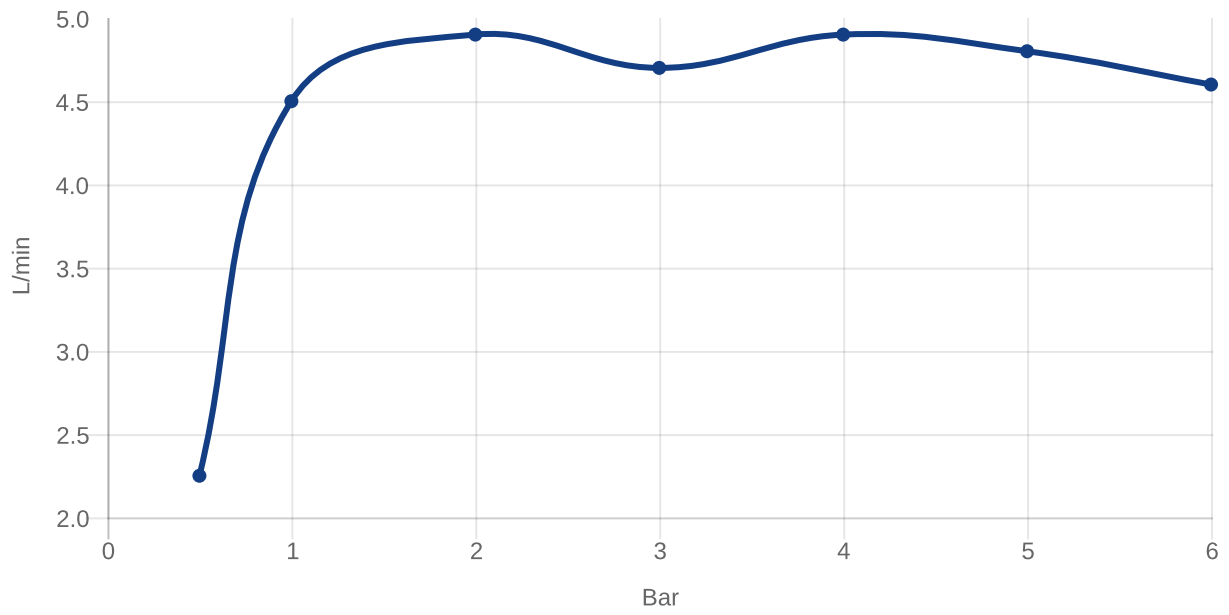

BASIN MIXERS ARCHITECTURA SQUARE

PRODUCT INFORMATION

Article title	Villeroy & Boch Architectura Square Single-lever basin mixer without waste, Brushed Gold
Article number	TVW12500400076
Assembly / Assembly type	Deck-mounted
Scope of delivery	1 x tap fitting , 1 x fastening 1 x installation instructions
Length in mm	165
Width in mm	50
Height in mm	161
Collection	Architectura Square
Weight in kg	1.424
Material	Brass
Surface	glossy
Colour name	Brushed Gold
EAN number	4062373809624
Model number	TVW125004000
Air plus	An aerator enriches the water with air for a particularly soft, water-saving jet
Easy clean	Longer service life: optimum limescale removal by simply rubbing nozzles and aerators clean
Aqua smart	Sustainable, limited water flow: saving water without sacrificing on performance
Tap smartpressure	Constant water flow rate for washbasin mixers regardless of pressure fluctuations in the piping system
Length of spout in mm	130
Material	Brass
Cartridge	Cartridge with ceramic discs
Swivel aerator	No
Thermostat	No
Cool Tap	No
Spray types	Comfort jet

COLOURS

Colour	Description	Article number	EAN
	Brushed Gold	TVW12500400076	4062373809624

CHARACTERISTICS

An aerator enriches the water with air for a particularly soft, water-saving jet

Sustainable, limited water flow: saving water without sacrificing on performance

Longer service life: optimum limescale removal by simply rubbing nozzles and aerators clean

Constant water flow rate for washbasin mixers regardless of pressure fluctuations in the piping system

TECHNICAL DRAWINGS

TVW125004000

FLOW CHART

EXPLOSION DRAWINGS

BILL OF MATERIALS

No.	Article No.	Description	Quantity
1	TVP00000513000	Aerator set	1
5	TVP00000105000	Cartridge	1
8	TVP00000601000	Fastening set	1
10	TVP00000702000	Connecting hoses	1