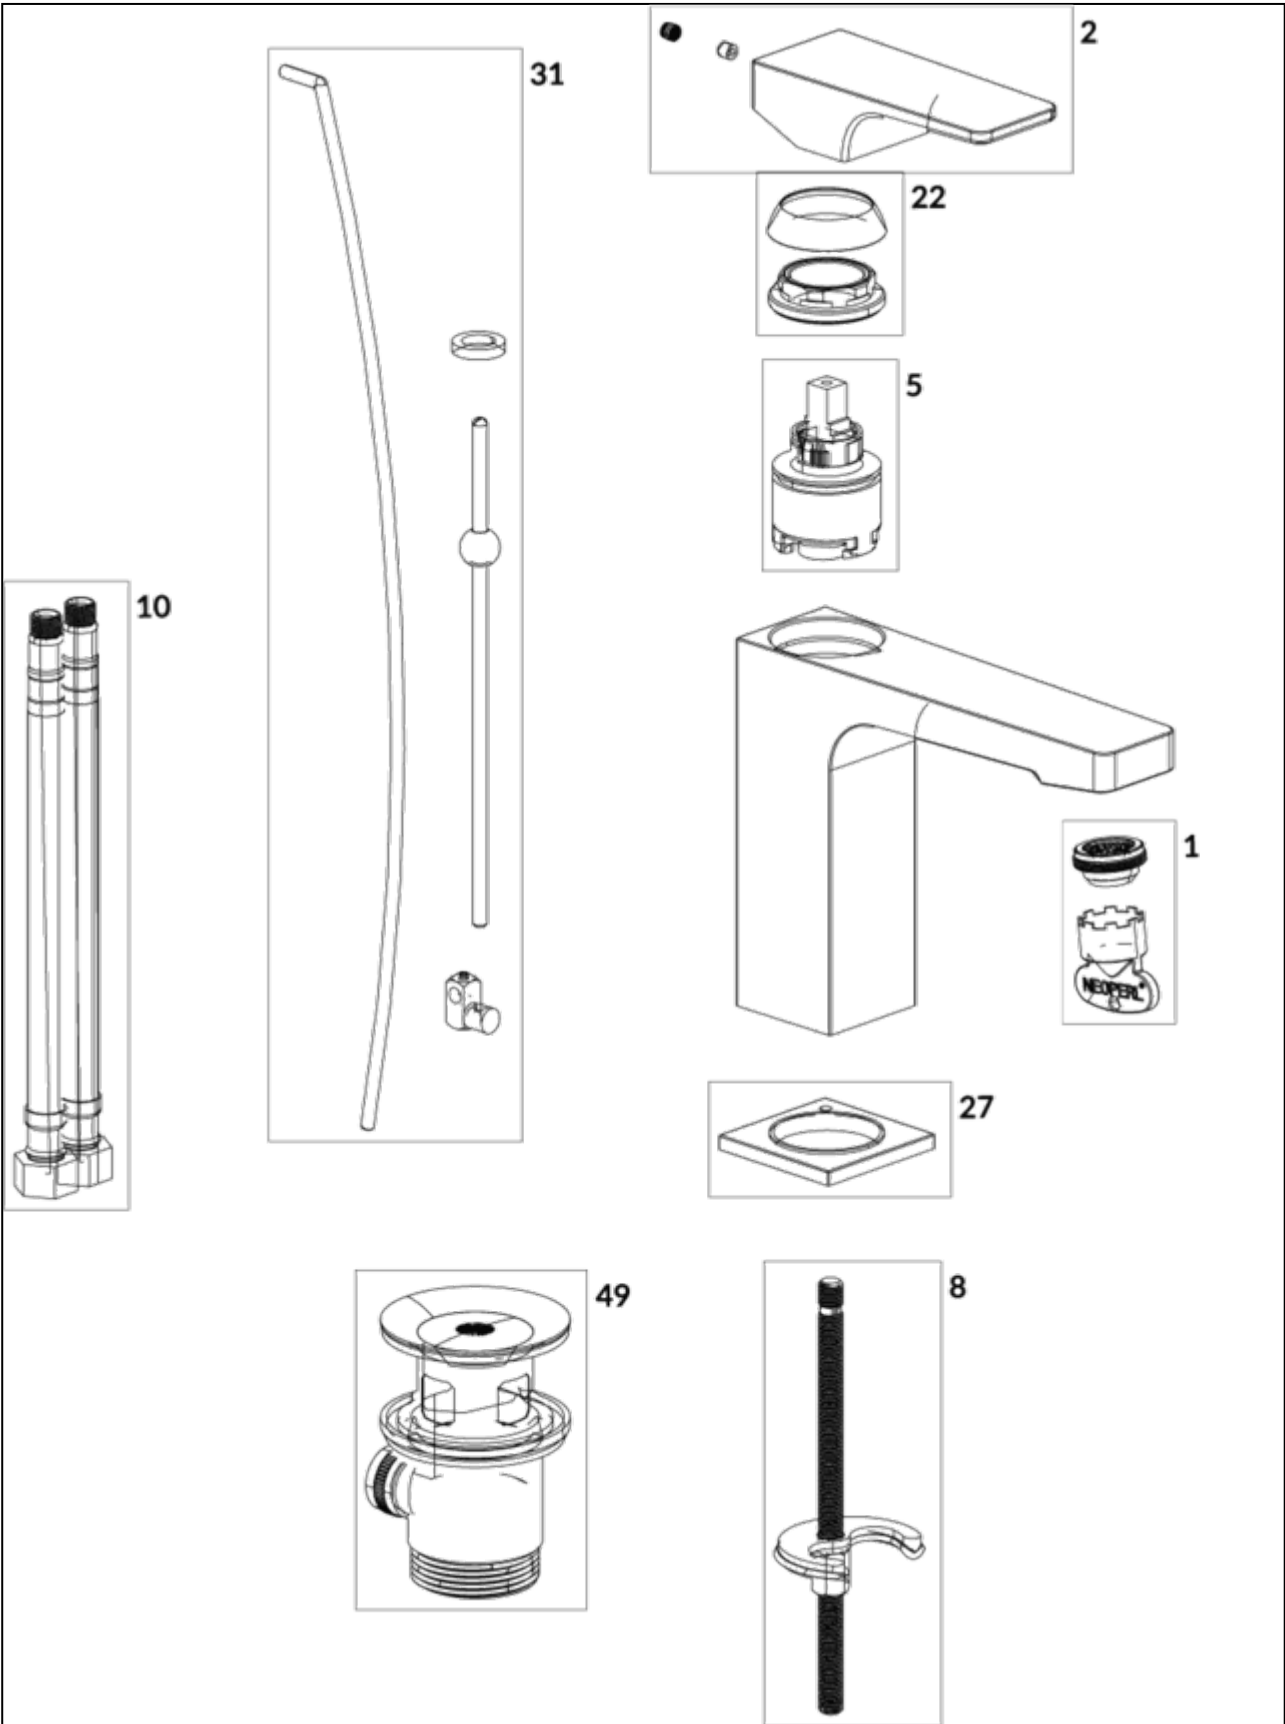

BASIN MIXERS ARCHITECTURA SQUARE

PRODUCT INFORMATION

Article title	Villeroy & Boch Architectura Square Single-lever basin mixer with draw bar outlet fitting, Brushed Gold
Article number	TVW12500100076
Assembly / Assembly type	Deck-mounted
Scope of delivery	1 x tap fitting , 1 x aerator key 1 x outlet fitting 1 x fastening 2 x connecting hoses 1 x installation instructions
Length in mm	165
Width in mm	50
Height in mm	161
Collection	Architectura Square
Weight in kg	1.68
Material	Brass
Surface	glossy
Colour name	Brushed Gold
EAN number	4062373809617
Model number	TVW125001000
Air plus	An aerator enriches the water with air for a particularly soft, water-saving jet
Easy clean	Longer service life: optimum limescale removal by simply rubbing nozzles and aerators clean
Aqua smart	Sustainable, limited water flow: saving water without sacrificing on performance
Tap smartpressure	Constant water flow rate for washbasin mixers regardless of pressure fluctuations in the piping system
Length of spout in mm	130
Material	Brass
Volume	6,669
Angle jet regulator	7
Cartridge	Cartridge with ceramic discs
Handle position	Top
Number of tap holes	1
Swivel aerator	No
Water regulation	Water temperature is regulated 45° to each side
Thermostat	No
Cool Tap	No
Spray types	Comfort jet

Longer service life: optimum limescale removal by simply rubbing nozzles and aerators clean

Constant water flow rate for washbasin mixers regardless of pressure fluctuations in the piping system

TECHNICAL DRAWINGS

TVW125001000

FLOW CHART

EXPLOSION DRAWINGS

BILL OF MATERIALS

No.	Article No.	Description	Quantity
1	TVP00000513000	Aerator set	1
5	TVP00000105000	Cartridge	1
8	TVP00000601000	Fastening set	1
10	TVP00000702000	Connecting hoses	1