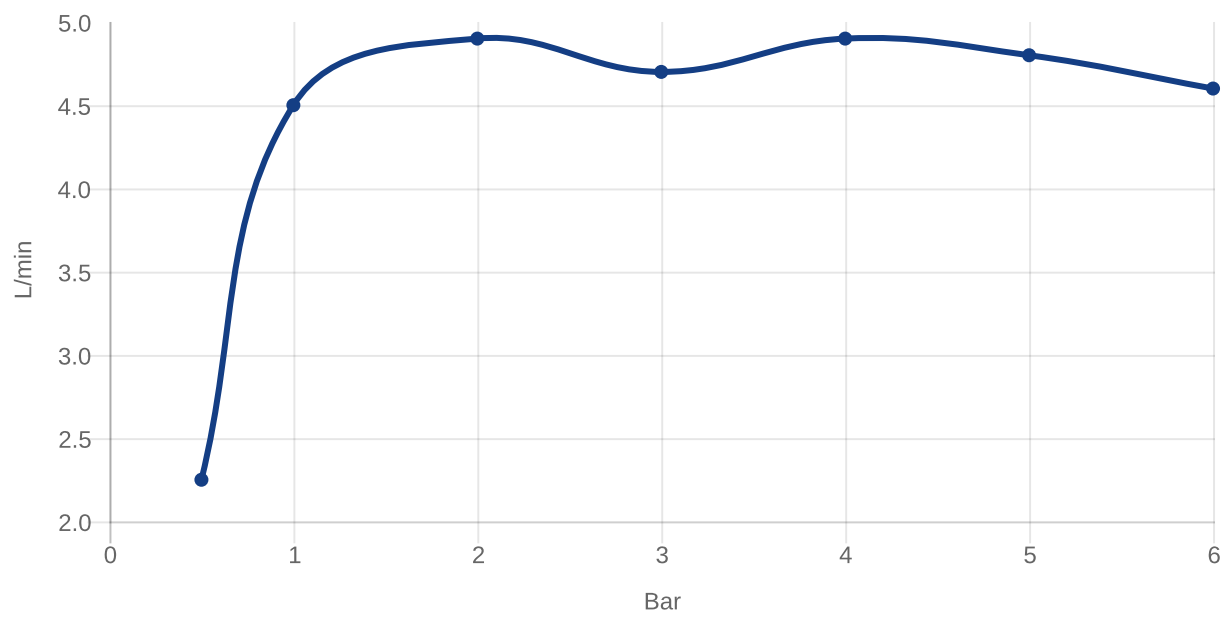

BASIN MIXERS ARCHITECTURA SQUARE

PRODUCT INFORMATION

Article title	Villeroy & Boch Architectura Square Single-lever basin mixer with draw bar outlet fitting, Brushed Gold
Article number	TVW12500100076
Assembly / Assembly type	Deck-mounted
Scope of delivery	1 x tap fitting , 1 x aerator key 1 x outlet fitting 1 x fastening 2 x connecting hoses 1 x installation instructions
Length in mm	165
Width in mm	50
Height in mm	161
Collection	Architectura Square
Weight in kg	1.68
Material	Brass
Surface	glossy
Colour name	Brushed Gold
EAN number	4062373809617
Model number	TVW125001000
Air plus	An aerator enriches the water with air for a particularly soft, water-saving jet
Easy clean	Longer service life: optimum limescale removal by simply rubbing nozzles and aerators clean
Aqua smart	Sustainable, limited water flow: saving water without sacrificing on performance
Tap smartpressure	Constant water flow rate for washbasin mixers regardless of pressure fluctuations in the piping system
Length of spout in mm	130
Material	Brass
Volume	6,669
Angle jet regulator	7
Cartridge	Cartridge with ceramic discs
Handle position	Top
Number of tap holes	1
Swivel aerator	No
Water regulation	Water temperature is regulated 45° to each side
Thermostat	No
Cool Tap	No
Spray types	Comfort jet

COLOURS

Colour	Description	Article number	EAN
	Brushed Gold	TVW12500100076	4062373809617

CHARACTERISTICS

An aerator enriches the water with air for a particularly soft, water-saving jet

Sustainable, limited water flow: saving water without sacrificing on performance

Longer service life: optimum limescale removal by simply rubbing nozzles and aerators clean

Constant water flow rate for washbasin mixers regardless of pressure fluctuations in the piping system

TECHNICAL DRAWINGS

TVW125001000

FLOW CHART

EXPLOSION DRAWINGS

BILL OF MATERIALS

No.	Article No.	Description	Quantity
1	TVP00000513000	Aerator set	1
5	TVP00000105000	Cartridge	1
8	TVP00000601000	Fastening set	1
10	TVP00000702000	Connecting hoses	1