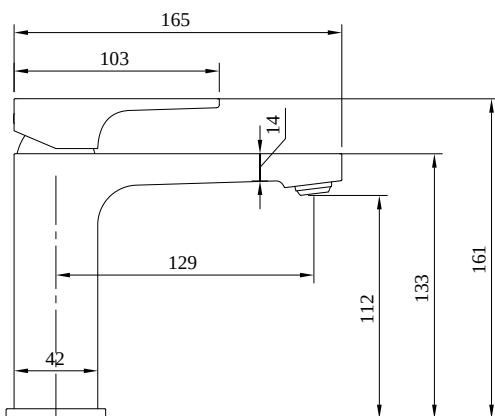

BASIN MIXERS ARCHITECTURA SQUARE

PRODUCT INFORMATION

Article title	Villeroy & Boch Architectura Square Single-lever basin mixer with draw bar outlet fitting, Brushed Gold
Article number	TVW12500100076
Assembly / Assembly type	Deck-mounted
Scope of delivery	1 x tap fitting , 1 x aerator key 1 x outlet fitting 1 x fastening 2 x connecting hoses 1 x installation instructions
Length in mm	165
Width in mm	50
Height in mm	161
Collection	Architectura Square
Weight in kg	1.68
Material	Brass
Surface	glossy
Colour name	Brushed Gold
EAN number	4062373809617
Model number	TVW125001000
Air plus	An aerator enriches the water with air for a particularly soft, water-saving jet
Easy clean	Longer service life: optimum limescale removal by simply rubbing nozzles and aerators clean
Aqua smart	Sustainable, limited water flow: saving water without sacrificing on performance
Tap smartpressure	Constant water flow rate for washbasin mixers regardless of pressure fluctuations in the piping system
Length of spout in mm	130
Material	Brass
Volume	6,669
Angle jet regulator	7
Cartridge	Cartridge with ceramic discs
Handle position	Top
Number of tap holes	1
Swivel aerator	No
Water regulation	Water temperature is regulated 45° to each side
Thermostat	No
Cool Tap	No
Spray types	Comfort jet

TVW125001000

FLOW CHART

EXPLOSION DRAWINGS

BILL OF MATERIALS

No.	Article No.	Description	Quantity
1	TVP00000513000	Aerator set	1
5	TVP00000105000	Cartridge	1
8	TVP00000601000	Fastening set	1
10	TVP00000702000	Connecting hoses	1