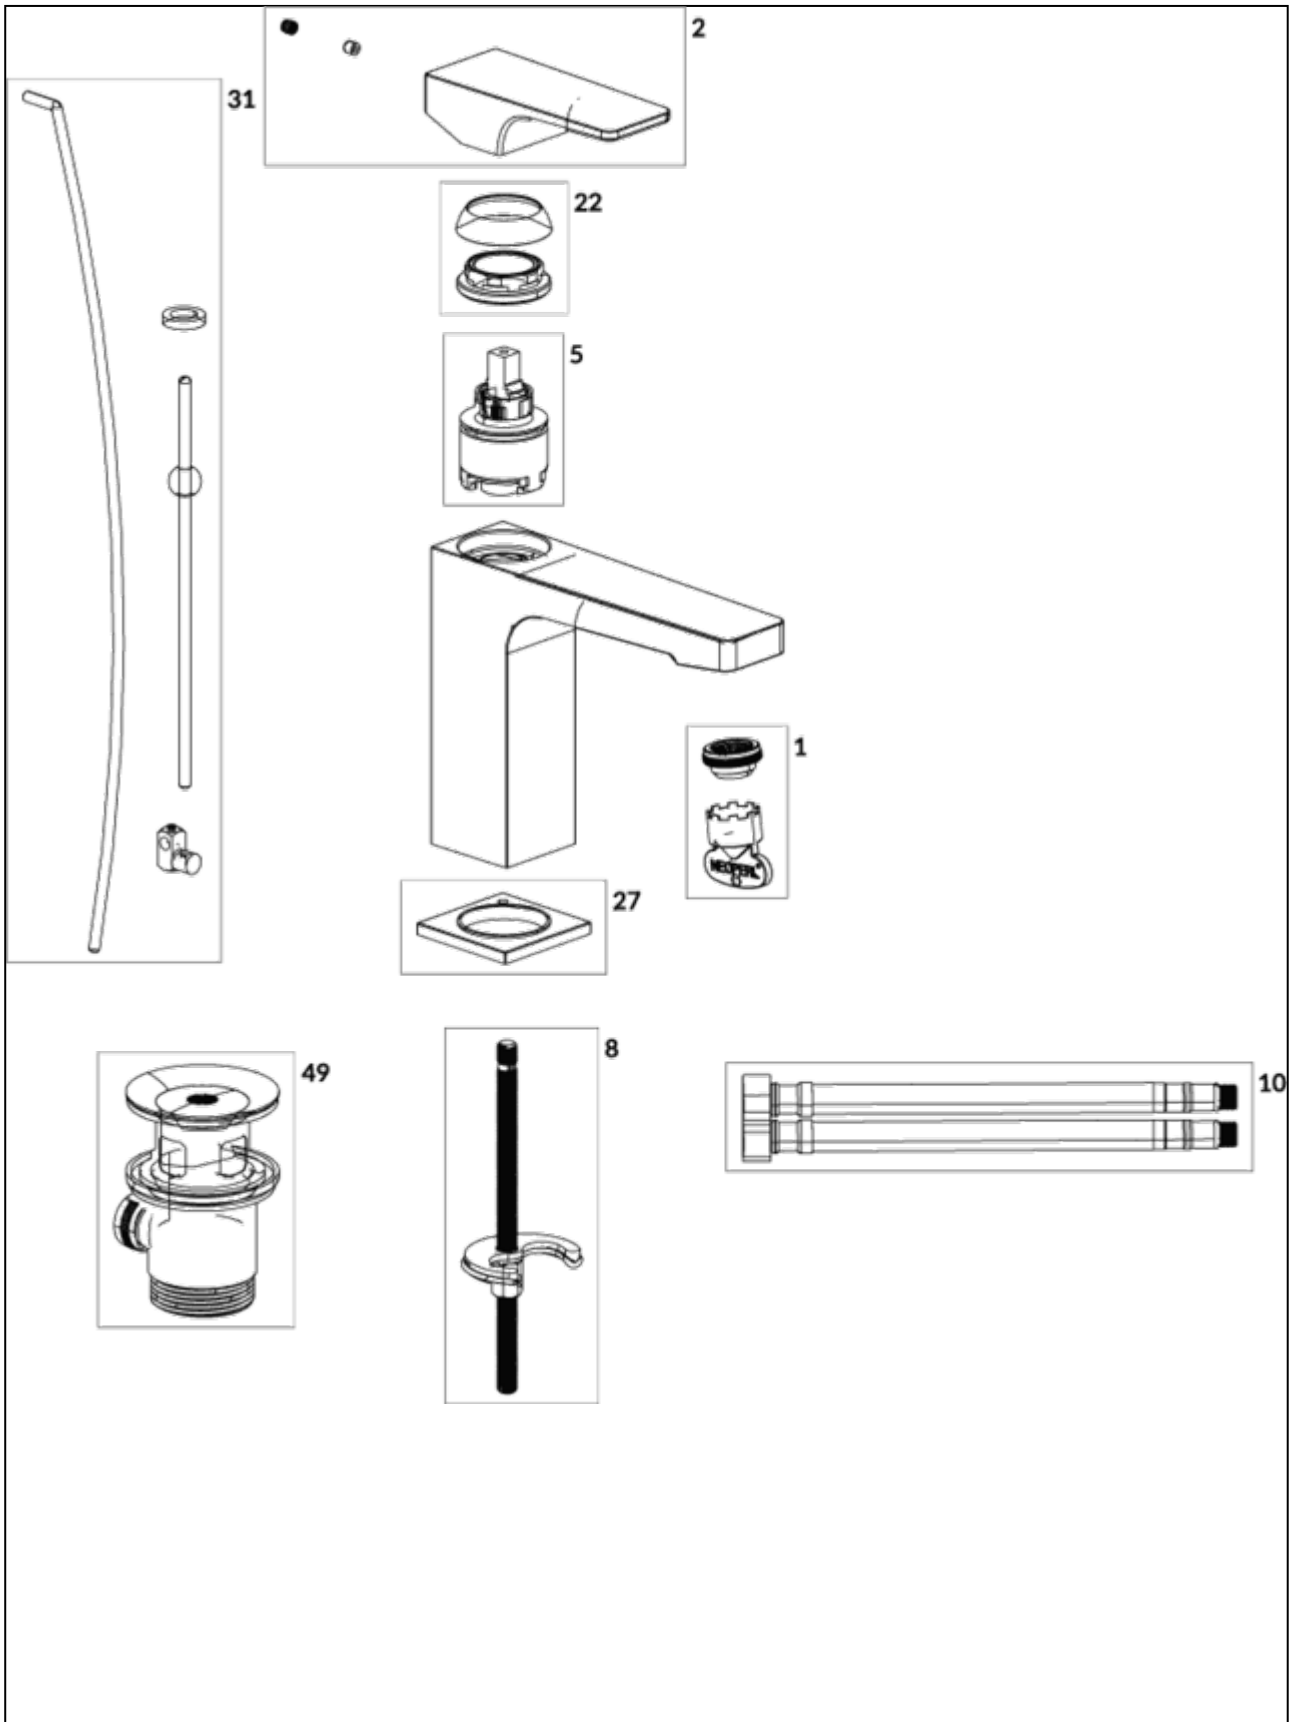

### PRODUCT INFORMATION

Article title	Villeroy & Boch Architectura Square Single-lever basin mixer without waste, Brushed Nickel Matt
Article number	TVW12500400064
Assembly / Assembly type	Deck-mounted
Scope of delivery	1 x tap fitting , 1 x fastening 1 x installation instructions
Length in mm	165
Width in mm	50
Height in mm	161
Collection	Architectura Square
Weight in kg	1.424
Material	Brass
Surface	glossy
Colour name	Brushed Nickel Matt
EAN number	4062373810026
Model number	TVW125004000
Air plus	An aerator enriches the water with air for a particularly soft, water-saving jet
Easy clean	Longer service life: optimum limescale removal by simply rubbing nozzles and aerators clean
Aqua smart	Sustainable, limited water flow: saving water without sacrificing on performance
Tap smartpressure	Constant water flow rate for washbasin mixers regardless of pressure fluctuations in the piping system
Length of spout in mm	130
Material	Brass
Cartridge	Cartridge with ceramic discs
Swivel aerator	No
Thermostat	No
Cool Tap	No
Spray types	Comfort jet

## TECHNICAL DRAWINGS

## FLOW CHART

EXPLOSION DRAWINGS

**BILL OF MATERIALS**

No.	Article No.	Description	Quantity
1	TVP00000513000	Aerator set	1
5	TVP00000105000	Cartridge	1
8	TVP00000601000	Fastening set	1
10	TVP00000702000	Connecting hoses	1