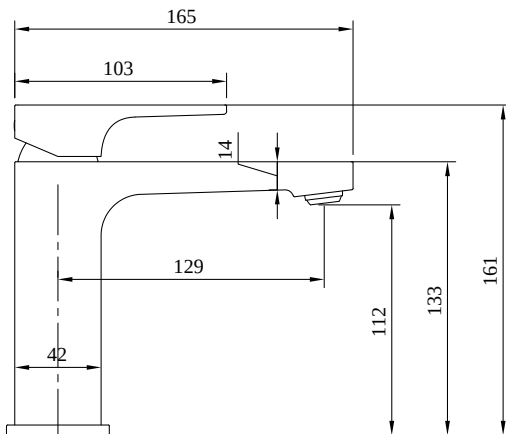

### PRODUCT INFORMATION

Article title	Villeroy & Boch Architectura Square Single-lever basin mixer without waste, Brushed Nickel Matt
Article number	TVW12500400064
Assembly / Assembly type	Deck-mounted
Scope of delivery	1 x tap fitting , 1 x fastening 1 x installation instructions
Length in mm	165
Width in mm	50
Height in mm	161
Collection	Architectura Square
Weight in kg	1.424
Material	Brass
Surface	glossy
Colour name	Brushed Nickel Matt
EAN number	4062373810026
Model number	TVW125004000
Air plus	An aerator enriches the water with air for a particularly soft, water-saving jet
Easy clean	Longer service life: optimum limescale removal by simply rubbing nozzles and aerators clean
Aqua smart	Sustainable, limited water flow: saving water without sacrificing on performance
Tap smartpressure	Constant water flow rate for washbasin mixers regardless of pressure fluctuations in the piping system
Length of spout in mm	130
Material	Brass
Cartridge	Cartridge with ceramic discs
Swivel aerator	No
Thermostat	No
Cool Tap	No
Spray types	Comfort jet

## TECHNICAL DRAWINGS

## FLOW CHART

EXPLOSION DRAWINGS

**BILL OF MATERIALS**

No.	Article No.	Description	Quantity
1	TVP00000513000	Aerator set	1
5	TVP00000105000	Cartridge	1
8	TVP00000601000	Fastening set	1
10	TVP00000702000	Connecting hoses	1