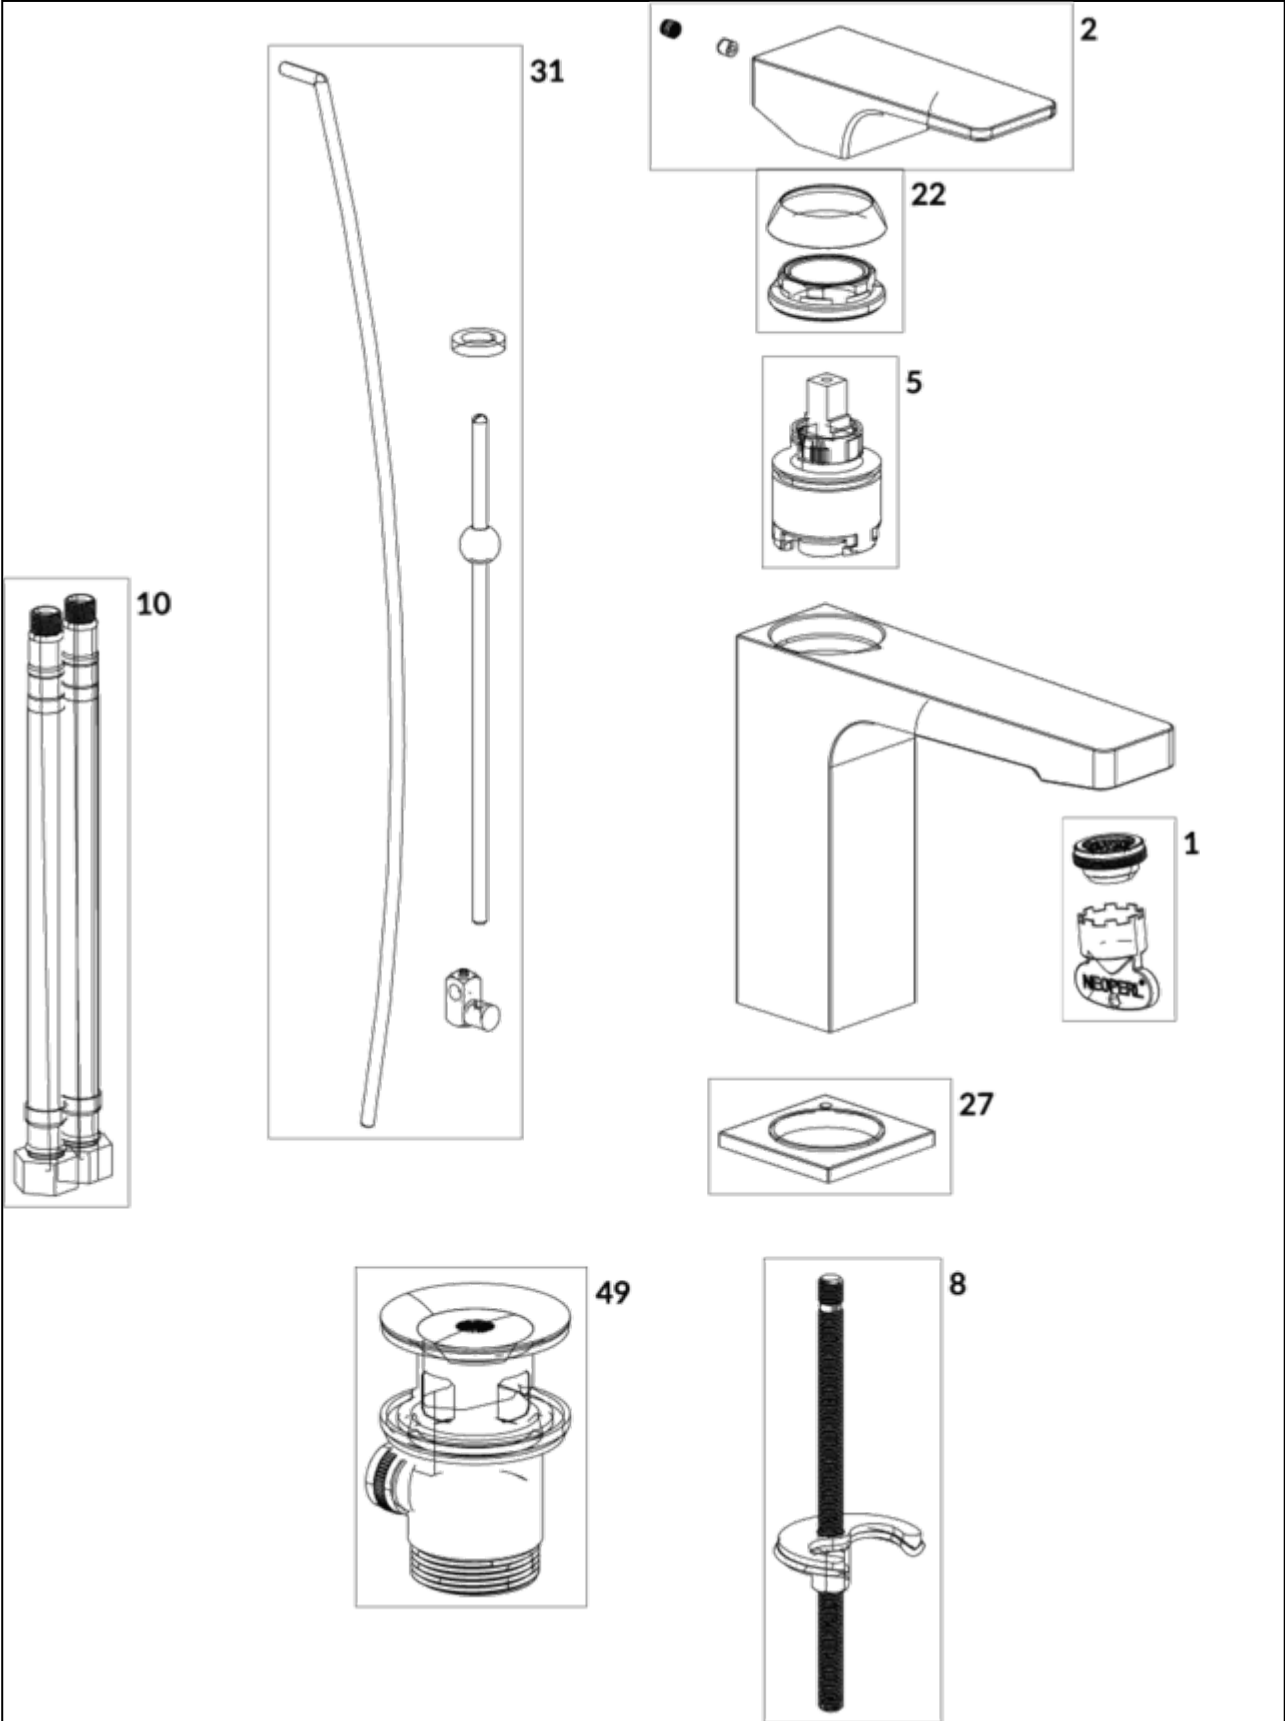

## TECHNICAL DRAWINGS

## FLOW CHART

EXPLOSION DRAWINGS

**BILL OF MATERIALS**

| No. | Article No.    | Description      | Quantity |
|-----|----------------|------------------|----------|
| 1   | TVP00000513000 | Aerator set      | 1        |
| 5   | TVP00000105000 | Cartridge        | 1        |
| 8   | TVP00000601000 | Fastening set    | 1        |
| 10  | TVP00000702000 | Connecting hoses | 1        |