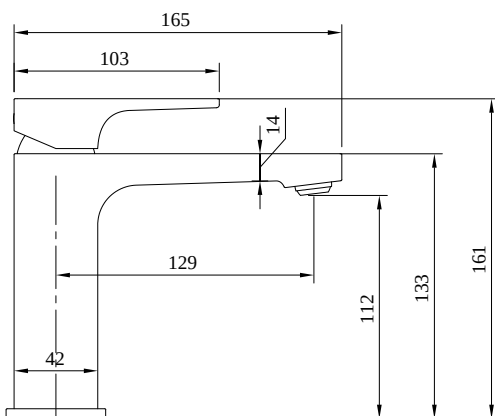

## TECHNICAL DRAWINGS

## FLOW CHART

EXPLOSION DRAWINGS

**BILL OF MATERIALS**

| No. | Article No.    | Description      | Quantity |
|-----|----------------|------------------|----------|
| 1   | TVP00000513000 | Aerator set      | 1        |
| 5   | TVP00000105000 | Cartridge        | 1        |
| 8   | TVP00000601000 | Fastening set    | 1        |
| 10  | TVP00000702000 | Connecting hoses | 1        |