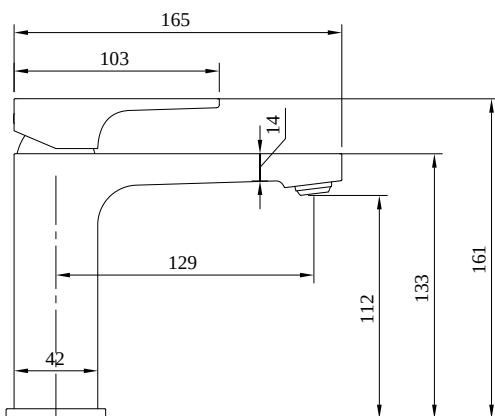

BASIN MIXERS ARCHITECTURA SQUARE

PRODUCT INFORMATION

Article title	Villeroy & Boch Architectura Square Single-lever basin mixer with draw bar outlet fitting, Matt Black
Article number	TVW125001000K5
Assembly / Assembly type	Deck-mounted
Scope of delivery	1 x tap fitting , 1 x aerator key 1 x outlet fitting 1 x fastening 2 x connecting hoses 1 x installation instructions
Length in mm	165
Width in mm	50
Height in mm	161
Collection	Architectura Square
Weight in kg	1.68
Material	Brass
Surface	matt
Colour name	Matt Black
EAN number	4062373809914
Model number	TVW125001000
Air plus	An aerator enriches the water with air for a particularly soft, water-saving jet
Easy clean	Longer service life: optimum limescale removal by simply rubbing nozzles and aerators clean
Aqua smart	Sustainable, limited water flow: saving water without sacrificing on performance
Tap smartpressure	Constant water flow rate for washbasin mixers regardless of pressure fluctuations in the piping system
Length of spout in mm	130
Material	Brass
Volume	6,669
Angle jet regulator	7
Cartridge	Cartridge with ceramic discs
Handle position	Top
Number of tap holes	1
Swivel aerator	No
Water regulation	Water temperature is regulated 45° to each side
Thermostat	No
Cool Tap	No
Spray types	Comfort jet

TVW125001000

FLOW CHART

EXPLOSION DRAWINGS

BILL OF MATERIALS

No.	Article No.	Description	Quantity
1	TVP00000513000	Aerator set	1
5	TVP00000105000	Cartridge	1
8	TVP00000601000	Fastening set	1
10	TVP00000702000	Connecting hoses	1