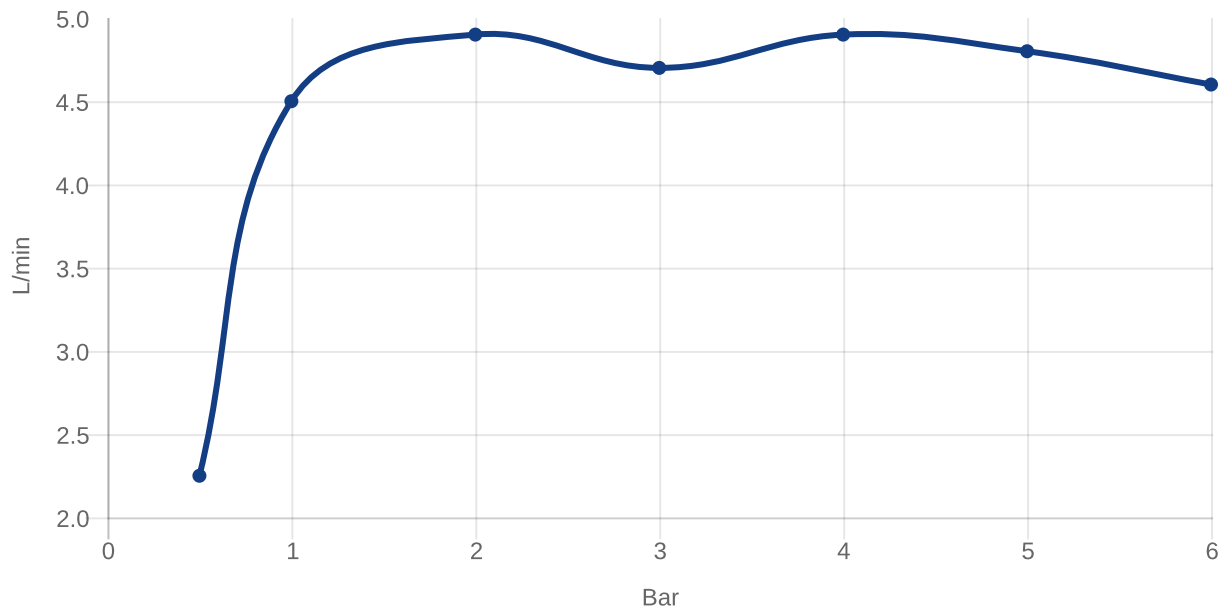

BASIN MIXERS ARCHITECTURA SQUARE

PRODUCT INFORMATION

Article title	Villeroy & Boch Architectura Square Single-lever basin mixer with draw bar outlet fitting, Matt Black
Article number	TVW125001000K5
Assembly / Assembly type	Deck-mounted
Scope of delivery	1 x tap fitting , 1 x aerator key 1 x outlet fitting 1 x fastening 2 x connecting hoses 1 x installation instructions
Length in mm	165
Width in mm	50
Height in mm	161
Collection	Architectura Square
Weight in kg	1.68
Material	Brass
Surface	matt
Colour name	Matt Black
EAN number	4062373809914
Model number	TVW125001000
Air plus	An aerator enriches the water with air for a particularly soft, water-saving jet
Easy clean	Longer service life: optimum limescale removal by simply rubbing nozzles and aerators clean
Aqua smart	Sustainable, limited water flow: saving water without sacrificing on performance
Tap smartpressure	Constant water flow rate for washbasin mixers regardless of pressure fluctuations in the piping system
Length of spout in mm	130
Material	Brass
Volume	6,669
Angle jet regulator	7
Cartridge	Cartridge with ceramic discs
Handle position	Top
Number of tap holes	1
Swivel aerator	No
Water regulation	Water temperature is regulated 45° to each side
Thermostat	No
Cool Tap	No
Spray types	Comfort jet

Longer service life: optimum limescale removal by simply rubbing nozzles and aerators clean

Constant water flow rate for washbasin mixers regardless of pressure fluctuations in the piping system

TECHNICAL DRAWINGS

TVW125001000

FLOW CHART

EXPLOSION DRAWINGS

BILL OF MATERIALS

No.	Article No.	Description	Quantity
1	TVP00000513000	Aerator set	1
5	TVP00000105000	Cartridge	1
8	TVP00000601000	Fastening set	1
10	TVP00000702000	Connecting hoses	1