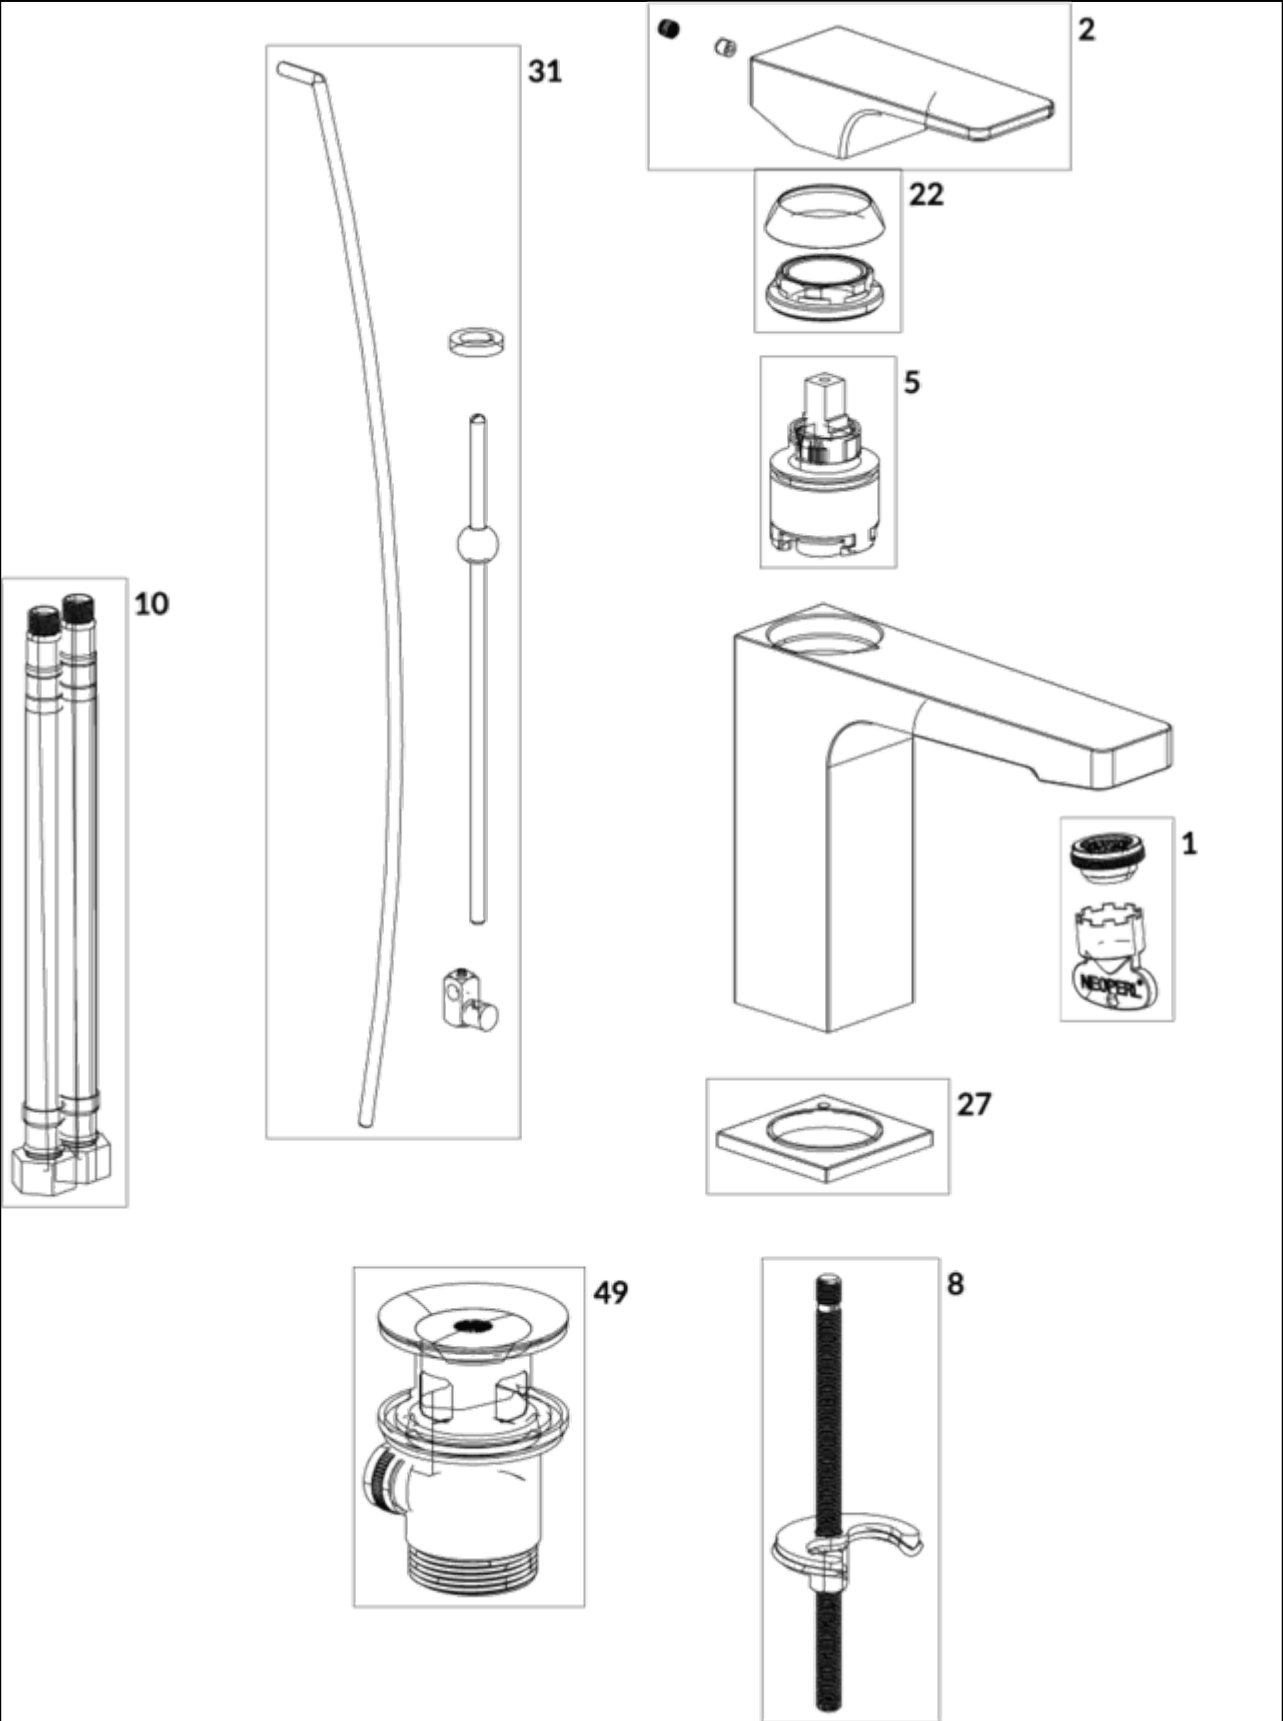

BASIN MIXERS ARCHITECTURA SQUARE

PRODUCT INFORMATION

Article title	Villeroy & Boch Architectura Square Single-lever basin mixer with draw bar outlet fitting, Matt Black
Article number	TVW125001000K5
Assembly / Assembly type	Deck-mounted
Scope of delivery	1 x tap fitting , 1 x aerator key 1 x outlet fitting 1 x fastening 2 x connecting hoses 1 x installation instructions
Length in mm	165
Width in mm	50
Height in mm	161
Collection	Architectura Square
Weight in kg	1.68
Material	Brass
Surface	matt
Colour name	Matt Black
EAN number	4062373809914
Model number	TVW125001000
Air plus	An aerator enriches the water with air for a particularly soft, water-saving jet
Easy clean	Longer service life: optimum limescale removal by simply rubbing nozzles and aerators clean
Aqua smart	Sustainable, limited water flow: saving water without sacrificing on performance
Tap smartpressure	Constant water flow rate for washbasin mixers regardless of pressure fluctuations in the piping system
Length of spout in mm	130
Material	Brass
Volume	6,669
Angle jet regulator	7
Cartridge	Cartridge with ceramic discs
Handle position	Top
Number of tap holes	1
Swivel aerator	No
Water regulation	Water temperature is regulated 45° to each side
Thermostat	No
Cool Tap	No
Spray types	Comfort jet

Longer service life: optimum limescale removal by simply rubbing nozzles and aerators clean

Constant water flow rate for washbasin mixers regardless of pressure fluctuations in the piping system

TECHNICAL DRAWINGS

TVW125001000

FLOW CHART

EXPLOSION DRAWINGS

BILL OF MATERIALS

No.	Article No.	Description	Quantity
1	TVP00000513000	Aerator set	1
5	TVP00000105000	Cartridge	1
8	TVP00000601000	Fastening set	1
10	TVP00000702000	Connecting hoses	1