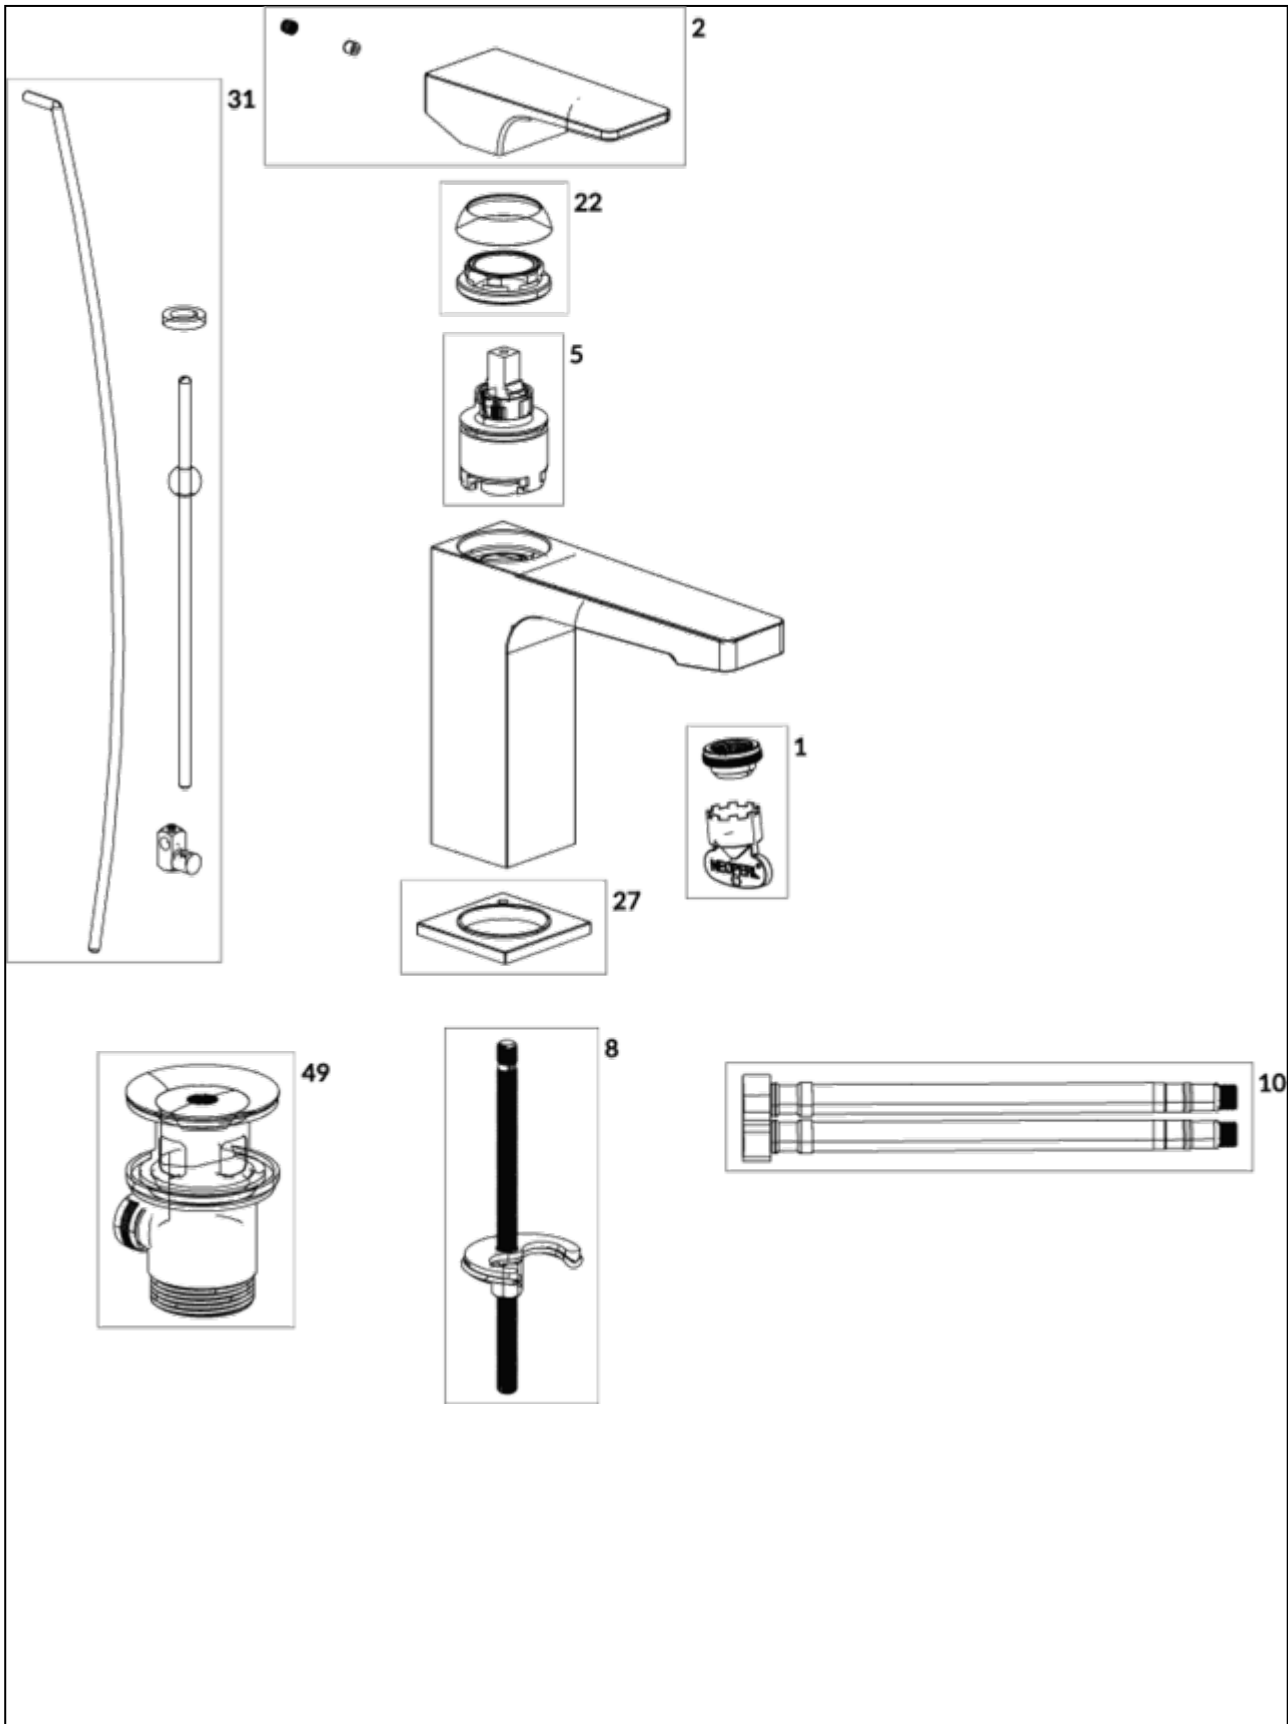

EXPLOSION DRAWINGS

BILL OF MATERIALS

No.	Article No.	Description	Quantity
1	TVP00000513000	Aerator set	1
5	TVP00000105000	Cartridge	1
8	TVP00000601000	Fastening set	1
10	TVP00000702000	Connecting hoses	1