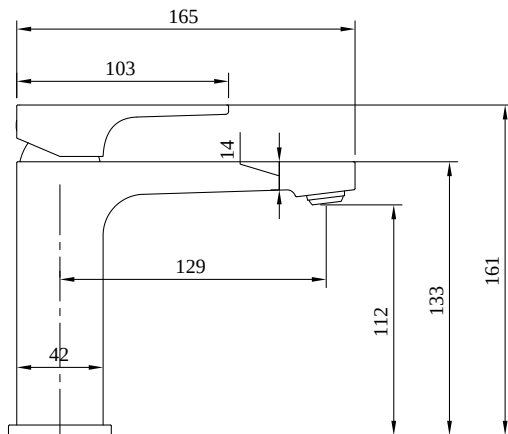

CHARACTERISTICS

An aerator enriches the water with air for a particularly soft, water-saving jet

Sustainable, limited water flow: saving water without sacrificing on performance

Longer service life: optimum limescale removal by simply rubbing nozzles and aerators clean

Constant water flow rate for washbasin mixers regardless of pressure fluctuations in the piping system

TECHNICAL DRAWINGS

TVW125004000