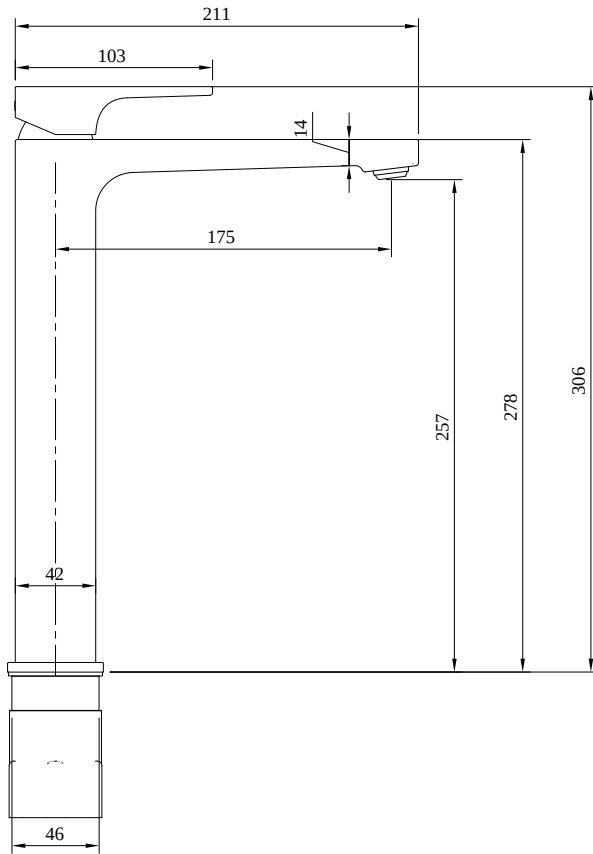

BASIN MIXERS ARCHITECTURA SQUARE

PRODUCT INFORMATION

Article title	Villeroy & Boch Architectura Square Tall single-lever basin mixer with push-open waste, Brushed Gold
Article number	TVW12500200076
Assembly / Assembly type	Deck-mounted
Scope of delivery	1 x tap fitting , 1 x aerator key 1 x outlet fitting 1 x fastening 2 x connecting hoses 1 x installation instructions
Length in mm	211
Width in mm	50
Height in mm	306
Collection	Architectura Square
Weight in kg	2.64
Material	Brass
Surface	glossy
Colour name	Brushed Gold
EAN number	4062373809631
Model number	TVW125002000
Air plus	An aerator enriches the water with air for a particularly soft, water-saving jet
Easy clean	Longer service life: optimum limescale removal by simply rubbing nozzles and aerators clean
Comfort plus	Practical tap fitting height, ideal for combination with surface-mounted washbasins
Aqua smart	Sustainable, limited water flow: saving water without sacrificing on performance
Tap smartpressure	Constant water flow rate for washbasin mixers regardless of pressure fluctuations in the piping system
Length of spout in mm	176
Material	Brass
Volume	9,488
Cartridge	Cartridge with ceramic discs
Handle position	Top
Number of tap holes	1
Swivel aerator	No
Water regulation	Water temperature is regulated 45° to each side
Thermostat	No
Cool Tap	No
Spray types	Comfort jet

Practical tap fitting height, ideal for combination with surface-mounted washbasins

Longer service life: optimum limescale removal by simply rubbing nozzles and aerators clean

Constant water flow rate for washbasin mixers regardless of pressure fluctuations in the piping system

TECHNICAL DRAWINGS

TVW125002000

FLOW CHART

EXPLOSION DRAWINGS

BILL OF MATERIALS

No.	Article No.	Description	Quantity
1	TVP00000513000	Aerator set	1
5	TVP00000105000	Cartridge	1
8	TVP00000602000	Fastening set	1
10	TVP00000702000	Connecting hoses	1