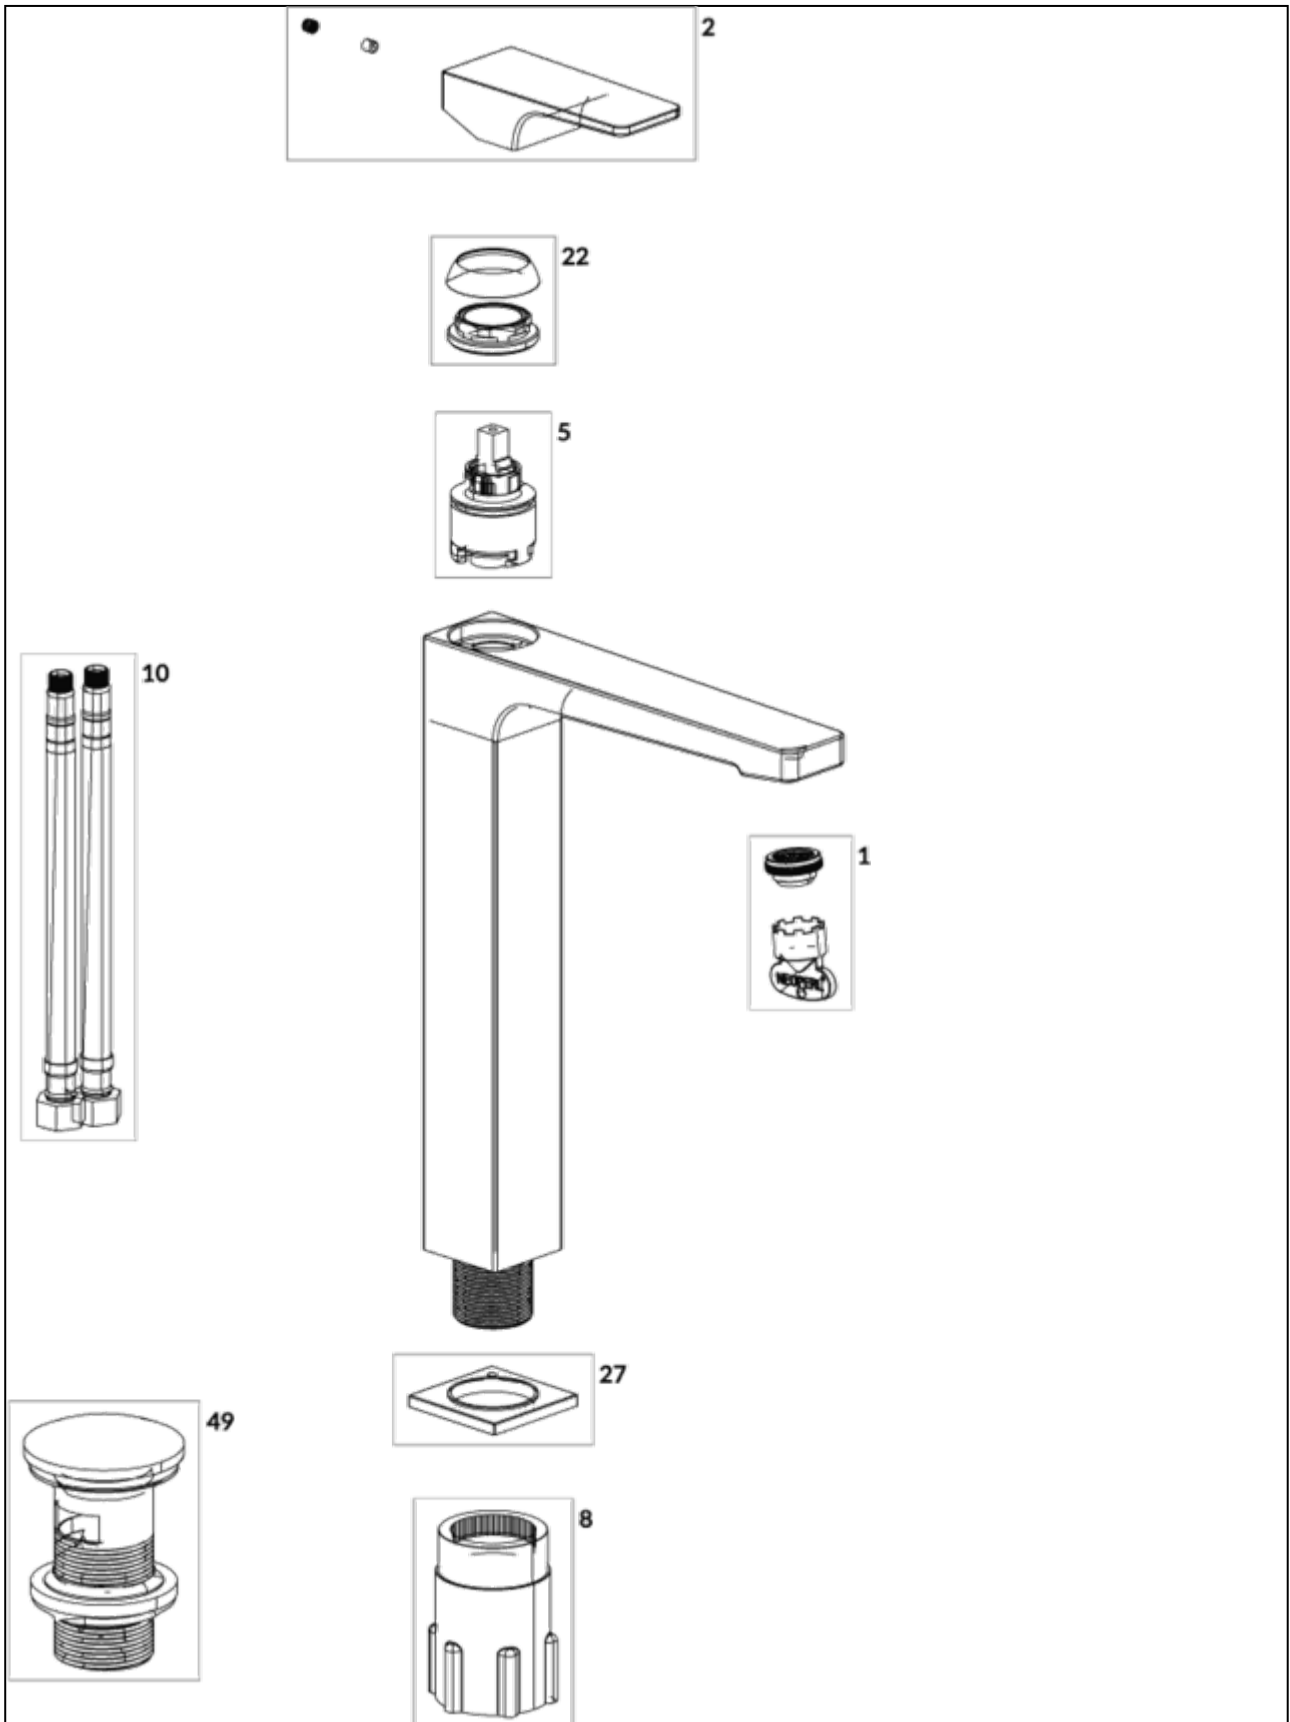

BASIN MIXERS ARCHITECTURA SQUARE

PRODUCT INFORMATION

Article title	Villeroy & Boch Architectura Square Tall single-lever basin mixer with push-open waste, Brushed Gold
Article number	TVW12500200076
Assembly / Assembly type	Deck-mounted
Scope of delivery	1 x tap fitting , 1 x aerator key 1 x outlet fitting 1 x fastening 2 x connecting hoses 1 x installation instructions
Length in mm	211
Width in mm	50
Height in mm	306
Collection	Architectura Square
Weight in kg	2.64
Material	Brass
Surface	glossy
Colour name	Brushed Gold
EAN number	4062373809631
Model number	TVW125002000
Air plus	An aerator enriches the water with air for a particularly soft, water-saving jet
Easy clean	Longer service life: optimum limescale removal by simply rubbing nozzles and aerators clean
Comfort plus	Practical tap fitting height, ideal for combination with surface-mounted washbasins
Aqua smart	Sustainable, limited water flow: saving water without sacrificing on performance
Tap smartpressure	Constant water flow rate for washbasin mixers regardless of pressure fluctuations in the piping system
Length of spout in mm	176
Material	Brass
Volume	9,488
Cartridge	Cartridge with ceramic discs
Handle position	Top
Number of tap holes	1
Swivel aerator	No
Water regulation	Water temperature is regulated 45° to each side
Thermostat	No
Cool Tap	No
Spray types	Comfort jet

Practical tap fitting height, ideal for combination with surface-mounted washbasins

Longer service life: optimum limescale removal by simply rubbing nozzles and aerators clean

Constant water flow rate for washbasin mixers regardless of pressure fluctuations in the piping system

TECHNICAL DRAWINGS

TVW125002000

FLOW CHART

EXPLOSION DRAWINGS

BILL OF MATERIALS

No.	Article No.	Description	Quantity
1	TVP00000513000	Aerator set	1
5	TVP00000105000	Cartridge	1
8	TVP00000602000	Fastening set	1
10	TVP00000702000	Connecting hoses	1