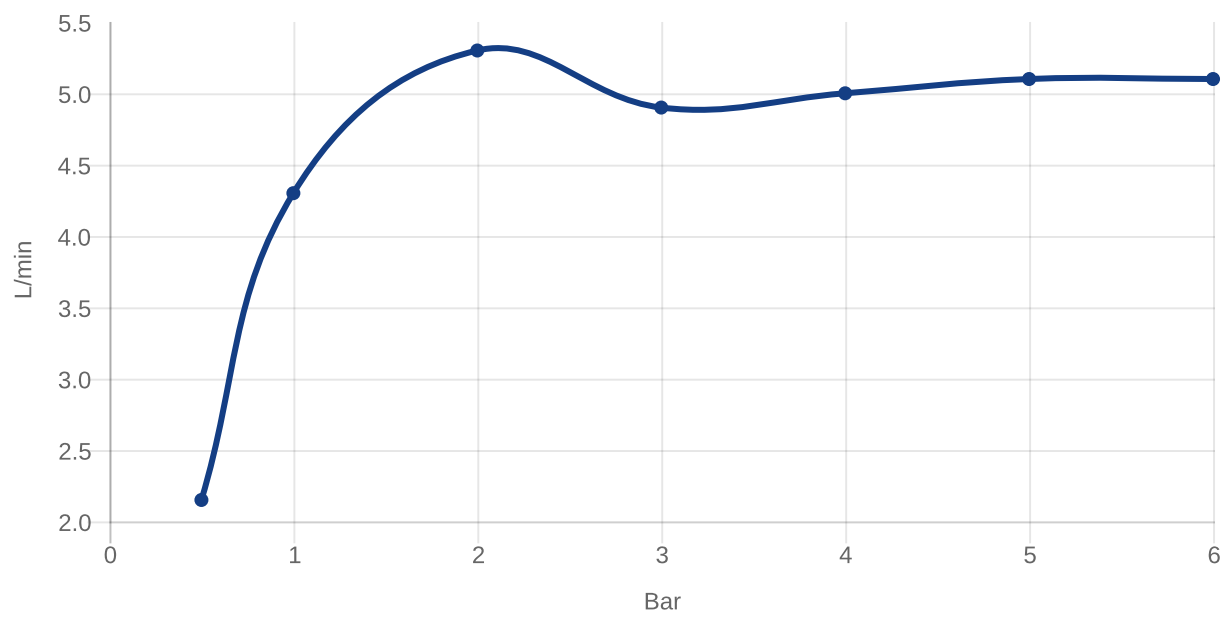

BASIN MIXERS ARCHITECTURA SQUARE

PRODUCT INFORMATION

Article title	Villeroy & Boch Architectura Square Tall single-lever basin mixer with push-open waste, Brushed Gold
Article number	TVW12500200076
Assembly / Assembly type	Deck-mounted
Scope of delivery	1 x tap fitting , 1 x aerator key 1 x outlet fitting 1 x fastening 2 x connecting hoses 1 x installation instructions
Length in mm	211
Width in mm	50
Height in mm	306
Collection	Architectura Square
Weight in kg	2.64
Material	Brass
Surface	glossy
Colour name	Brushed Gold
EAN number	4062373809631
Model number	TVW125002000
Air plus	An aerator enriches the water with air for a particularly soft, water-saving jet
Easy clean	Longer service life: optimum limescale removal by simply rubbing nozzles and aerators clean
Comfort plus	Practical tap fitting height, ideal for combination with surface-mounted washbasins
Aqua smart	Sustainable, limited water flow: saving water without sacrificing on performance
Tap smartpressure	Constant water flow rate for washbasin mixers regardless of pressure fluctuations in the piping system
Length of spout in mm	176
Material	Brass
Volume	9,488
Cartridge	Cartridge with ceramic discs
Handle position	Top
Number of tap holes	1
Swivel aerator	No
Water regulation	Water temperature is regulated 45° to each side
Thermostat	No
Cool Tap	No
Spray types	Comfort jet

Practical tap fitting height, ideal for combination with surface-mounted washbasins

Longer service life: optimum limescale removal by simply rubbing nozzles and aerators clean

Constant water flow rate for washbasin mixers regardless of pressure fluctuations in the piping system

TECHNICAL DRAWINGS

TVW125002000

FLOW CHART

EXPLOSION DRAWINGS

BILL OF MATERIALS

No.	Article No.	Description	Quantity
1	TVP00000513000	Aerator set	1
5	TVP00000105000	Cartridge	1
8	TVP00000602000	Fastening set	1
10	TVP00000702000	Connecting hoses	1